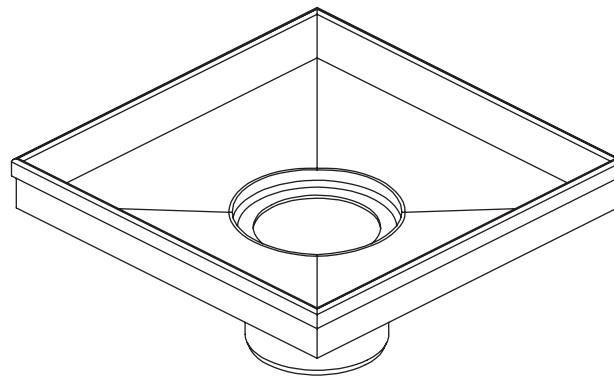

# Product Parts Breakdown

▲ Specify Finish

11.SQD.0610▲  
Drain cover

DRN.HR.60558▲  
Hair Catcher

11.SQD.0622▲  
Drain Base Insert

**isenberg**<sup>®</sup>  
LUXURY PLUMBING FIXTURES  
— by FLUSSO —

11.SQD.0606