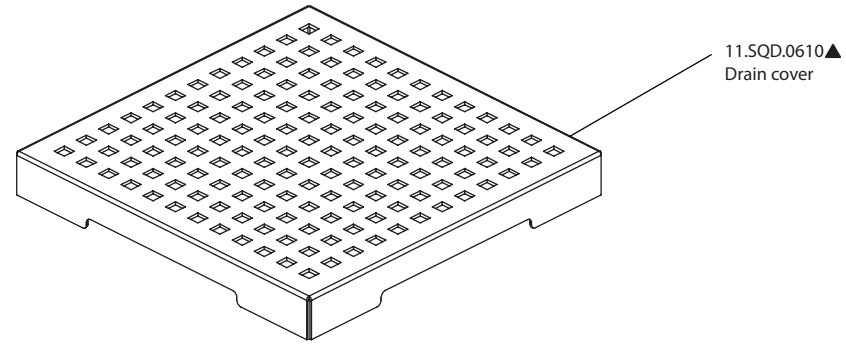

# Product Parts Breakdown

▲ Specify Finish

11.SQD.0610▲  
Drain cover

DRN.HR.60558▲  
Hair Catcher

11.SQD.0622▲  
Drain Base Insert

**isenberg**<sup>®</sup>  
LUXURY PLUMBING FIXTURES  
— by FLUSSO —

11.SQD.0606