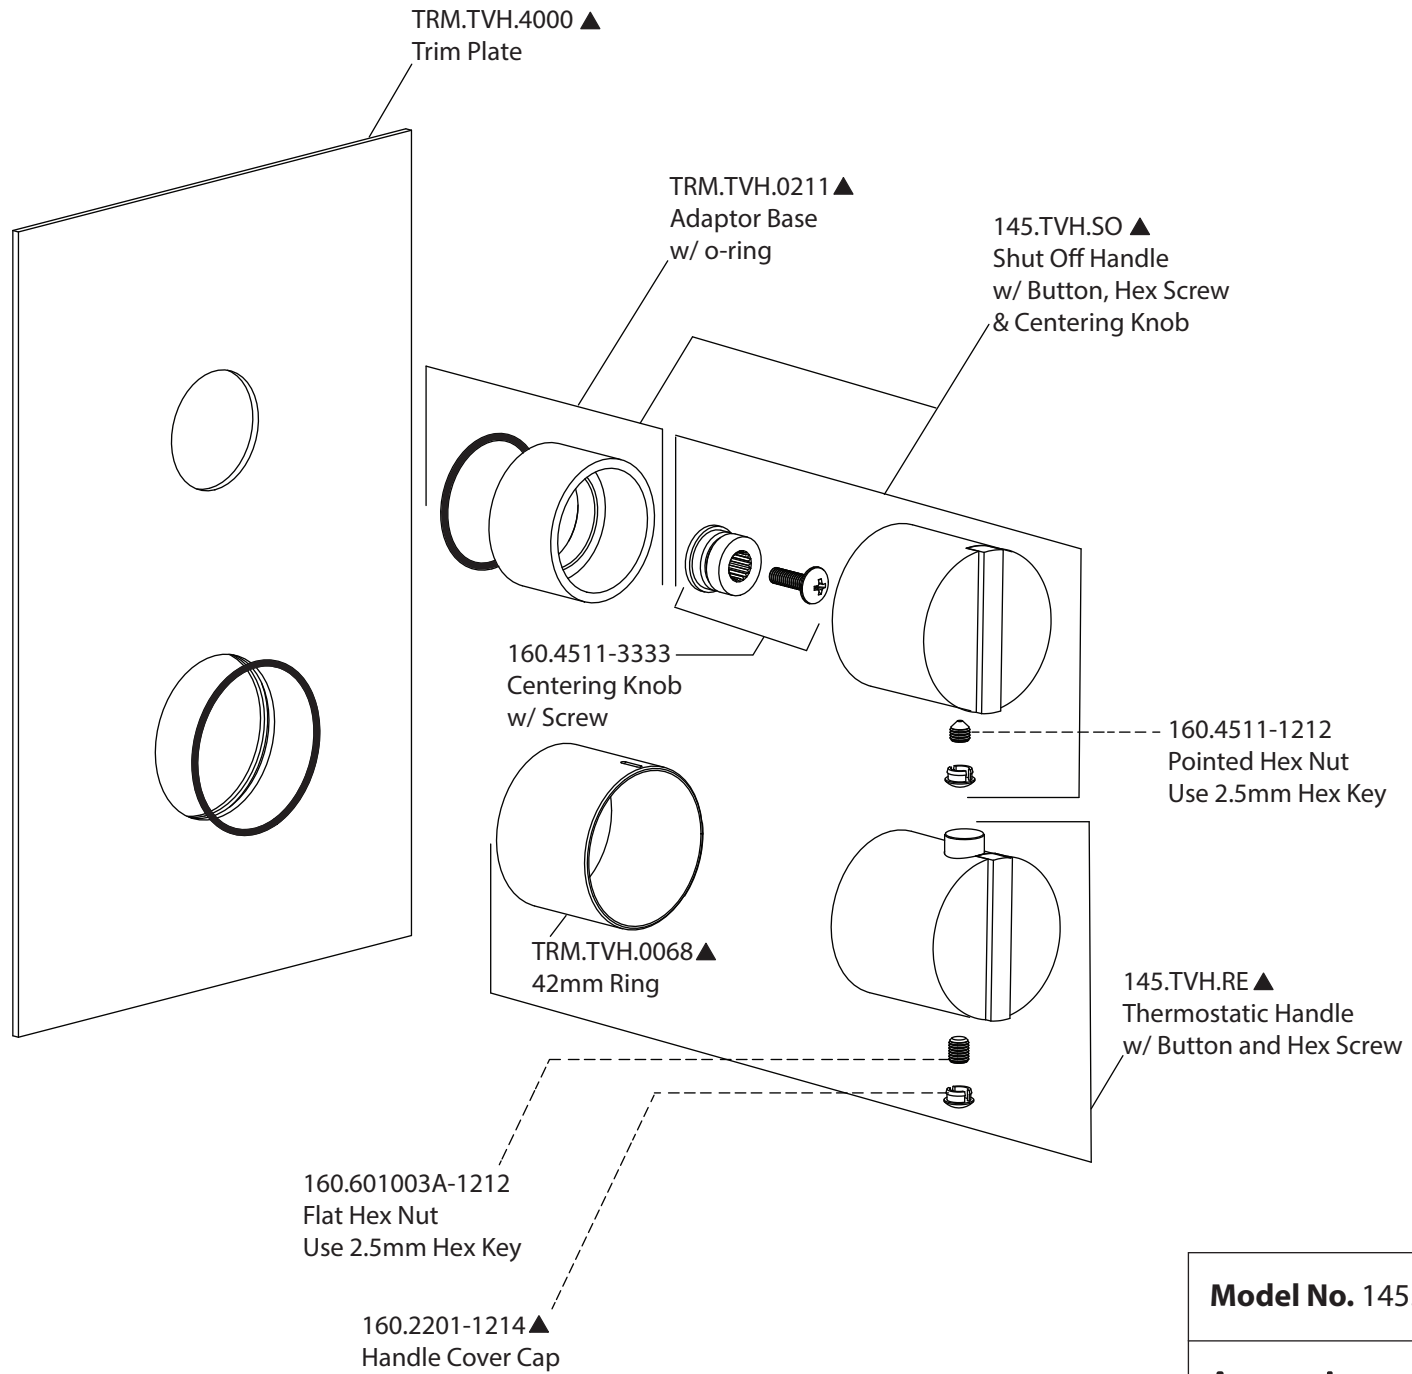

Product Parts Breakdown

Model No. 145.4000T

Ver 2.56

isenberg® *by* **FLUSSO**
LUXURY PLUMBING FIXTURES