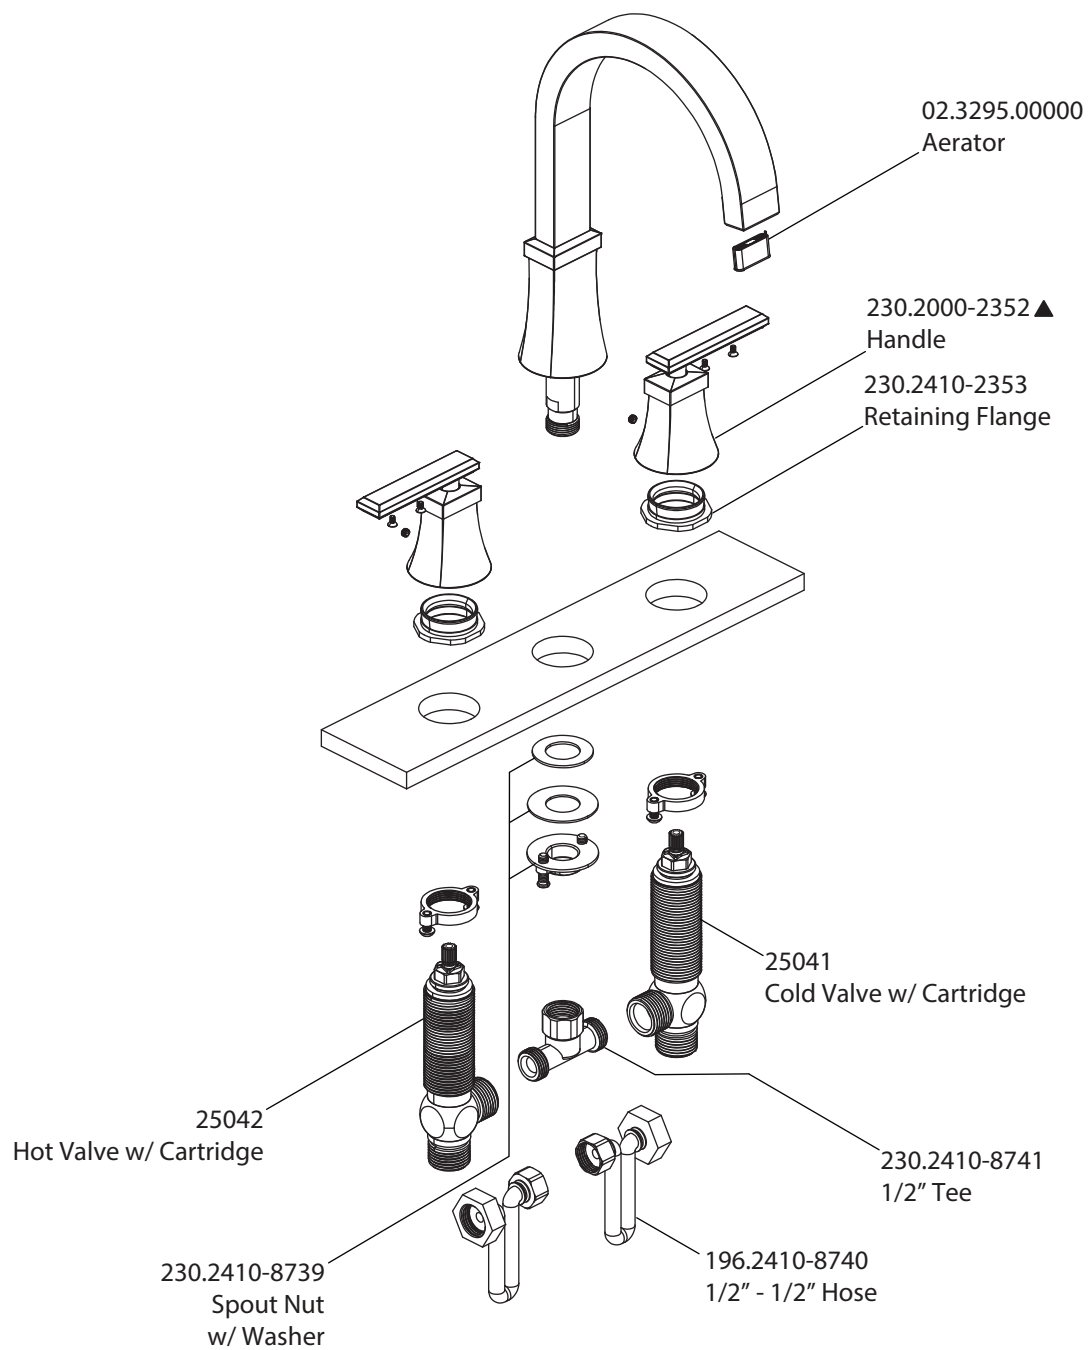

# Product Parts Breakdown

**isenberg**  
innovation+design

230.2410

Ver 2.58