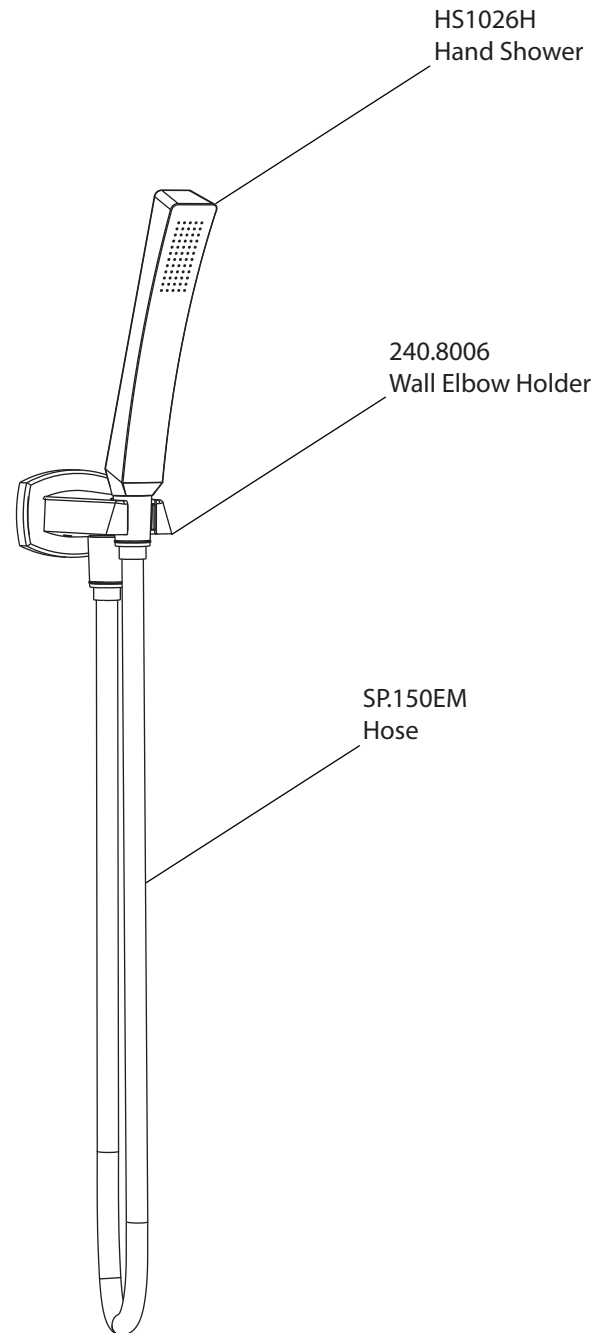

Product Parts Breakdown

isenberg
innovation+design

240.1026

Ver 2.55

Product Parts Breakdown

▲ Specify Finish

HS1026H
Hand Shower

isenberg
innovation+design

HS1026H

Ver 2.55

Product Parts Breakdown

isenberg
innovation+design

240.8006

Ver 2.55

Product Parts Breakdown

▲ Specify Finish