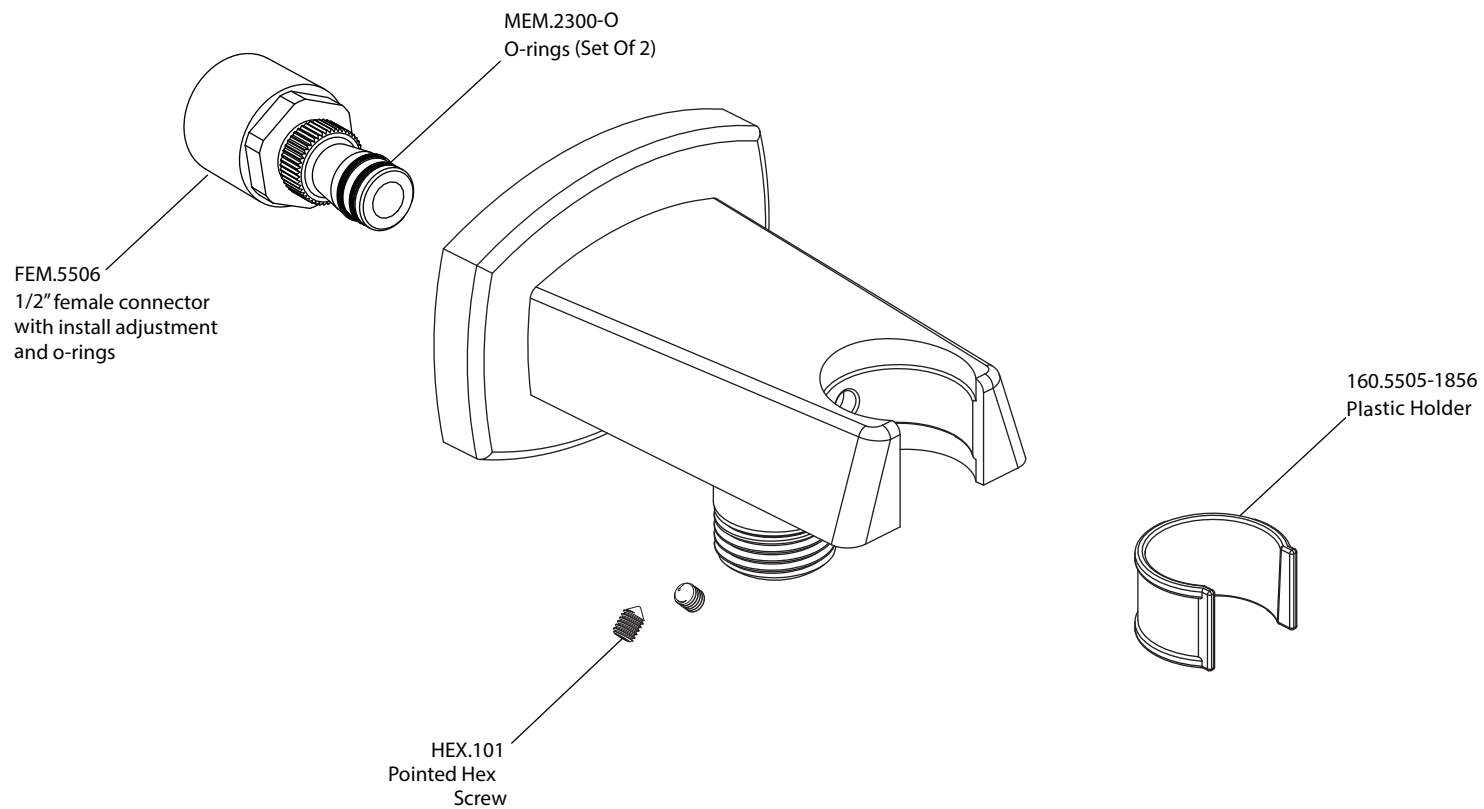

Product Parts Breakdown

isenberg
innovation+design

240.1026

Ver 2.55

Product Parts Breakdown

▲ Specify Finish

HS1026H
Hand Shower

isenberg
innovation+design

HS1026H

Ver 2.55

Product Parts Breakdown

isenberg
innovation+design

240.8006

Ver 2.55

Product Parts Breakdown

▲ Specify Finish