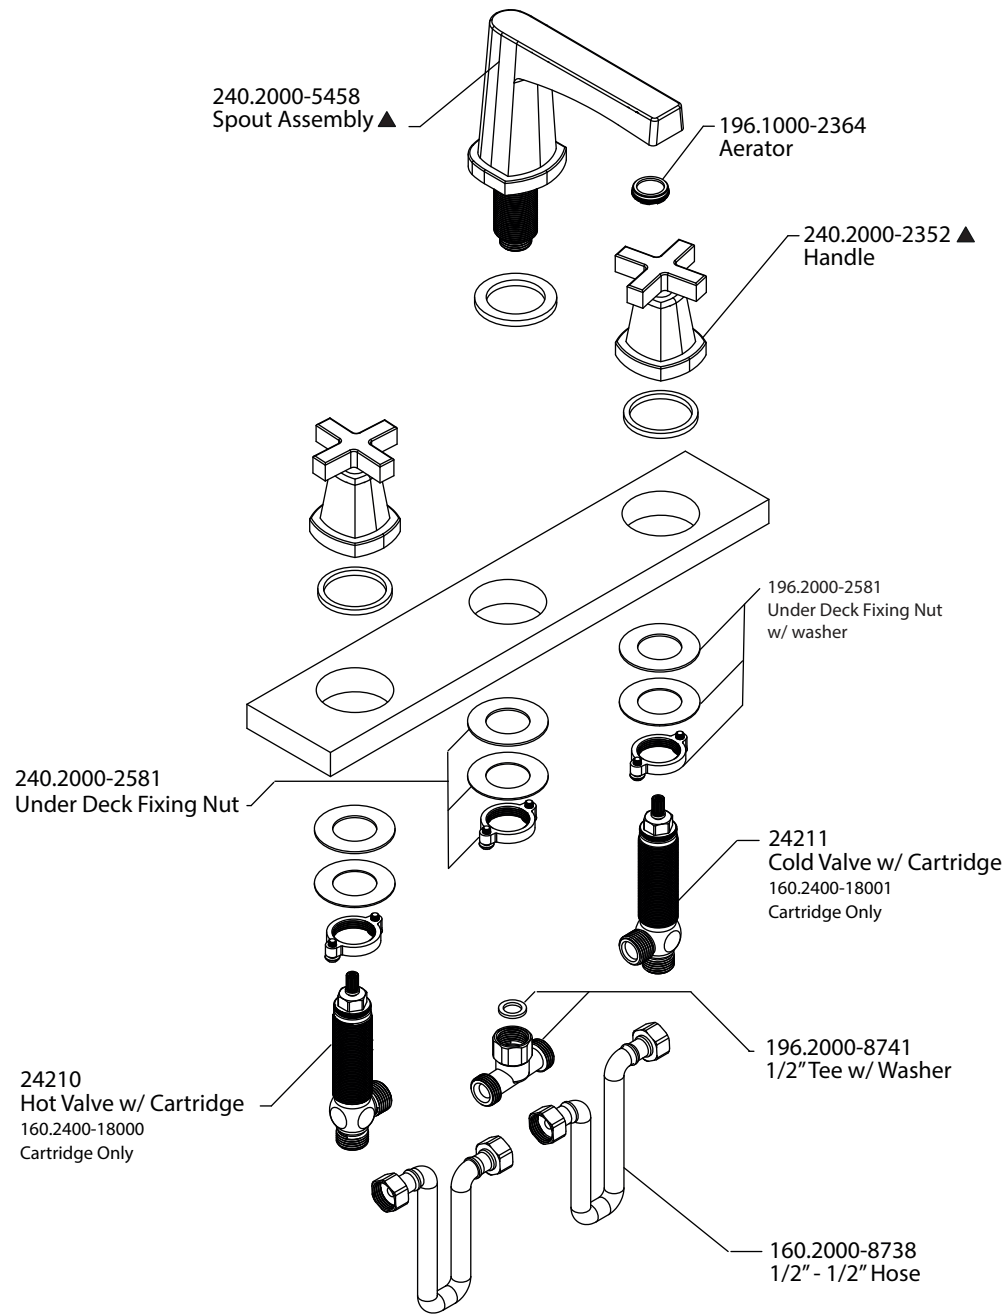

Product Parts Breakdown

isenberg
innovation+design

240.2000