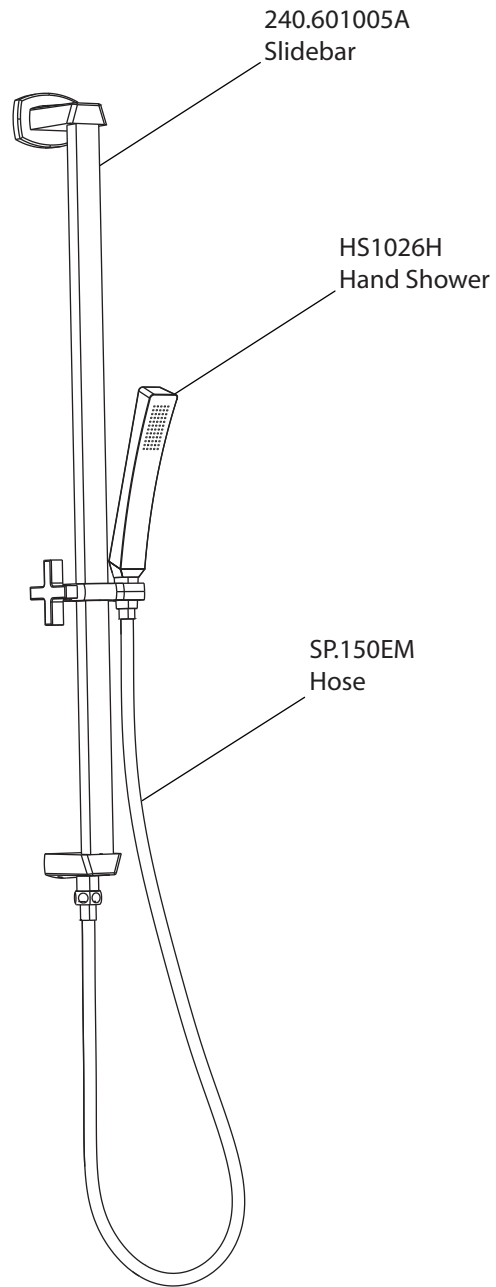

Product Parts Breakdown

▲ Specify Finish

isenberg
innovation+design

240.2016

Ver 2.55

Product Parts Breakdown

▲ Specify Finish

HS1026H▲
Hand Shower

isenberg
innovation+design

HS1026H

Ver 2.55

Product Parts Breakdown

isenberg
innovation+design

240.601005A

Product Parts Breakdown

▲ Specify Finish