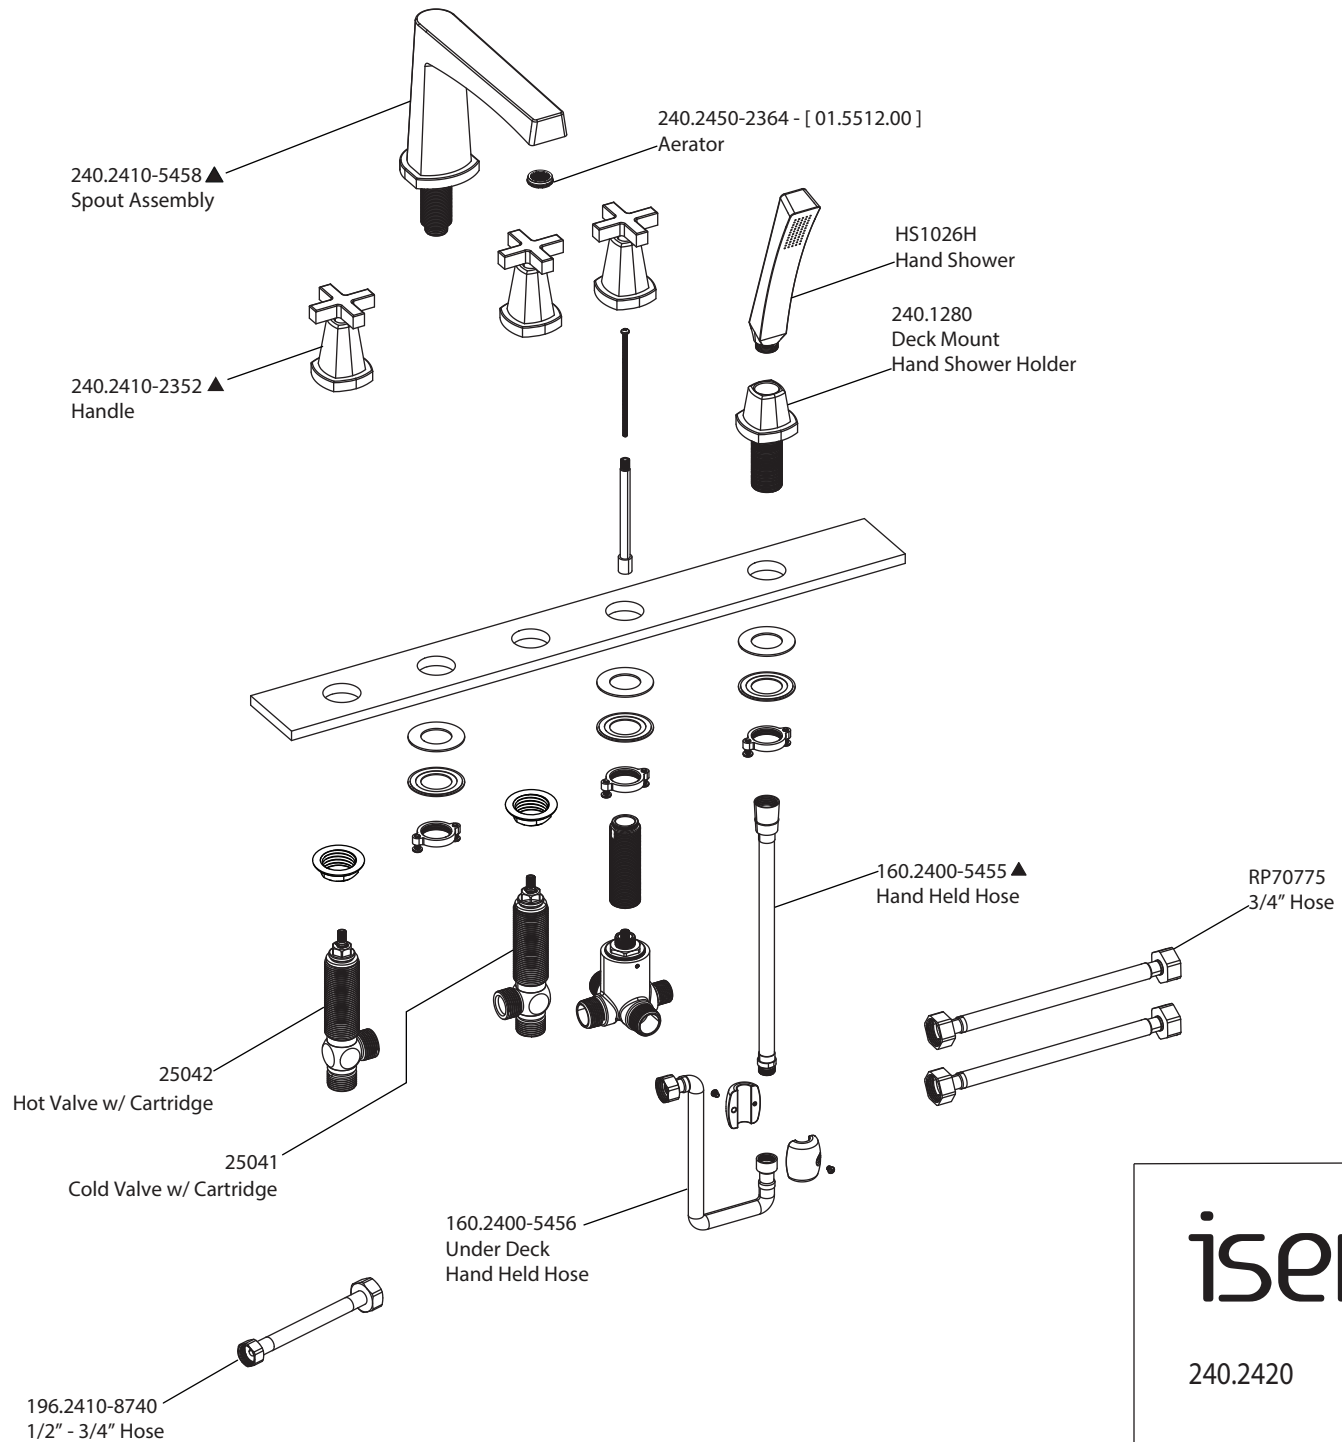

Product Parts Breakdown

isenberg
innovation+design

240.2420

Ver 2.54