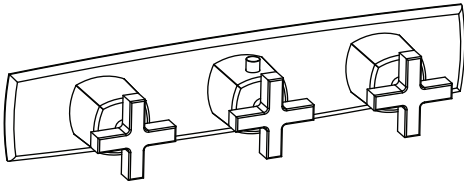

240.2715T | Horizontal Thermostatic Trim

SPECIFICATIONS:

- Solid Brass construction
- Valve Not Included - Trim Only
- Center knob controls temperature
- Left and right knob controls volume
- Use in tub filler or shower applications

Technical Diagram