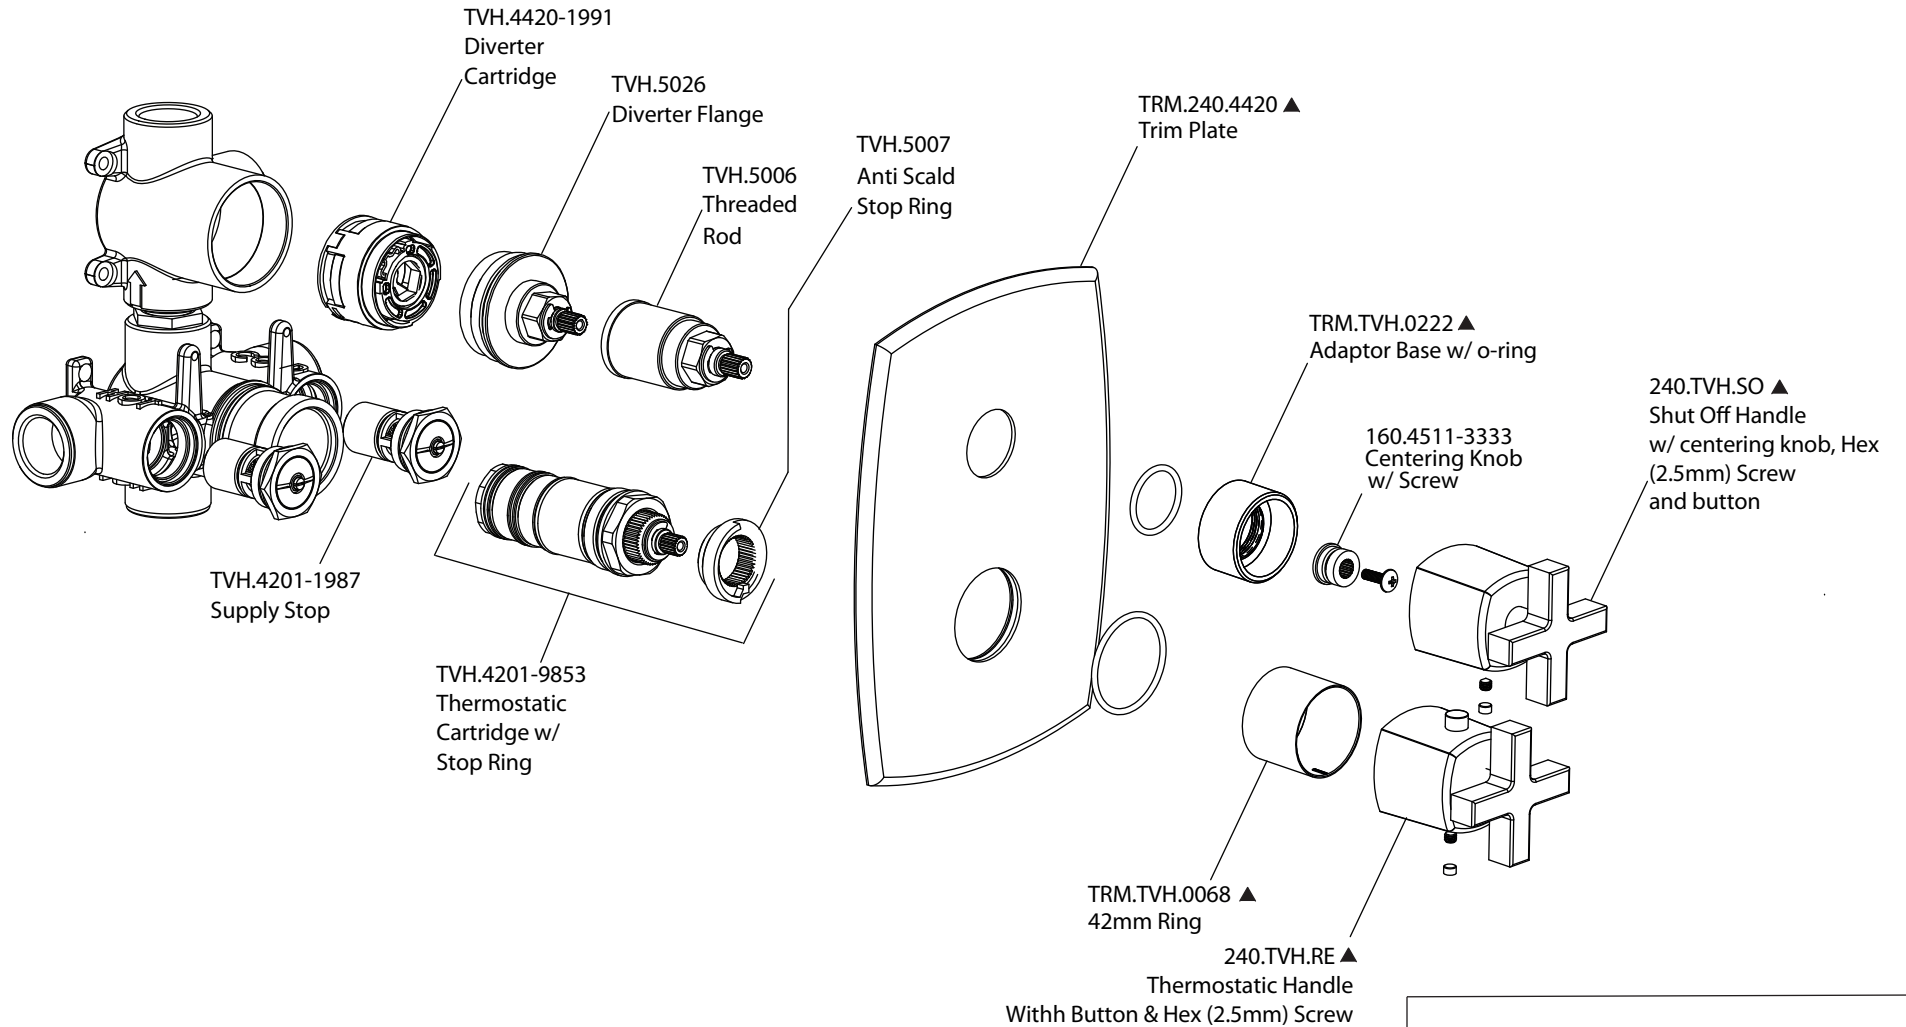

# Product Parts Breakdown

## Using TVH.4420F Valve

**isenberg**  
innovation+design

240.4420

# Product Parts Breakdown Using TVH.4420 Valve

**isenberg**  
innovation+design

240.4420