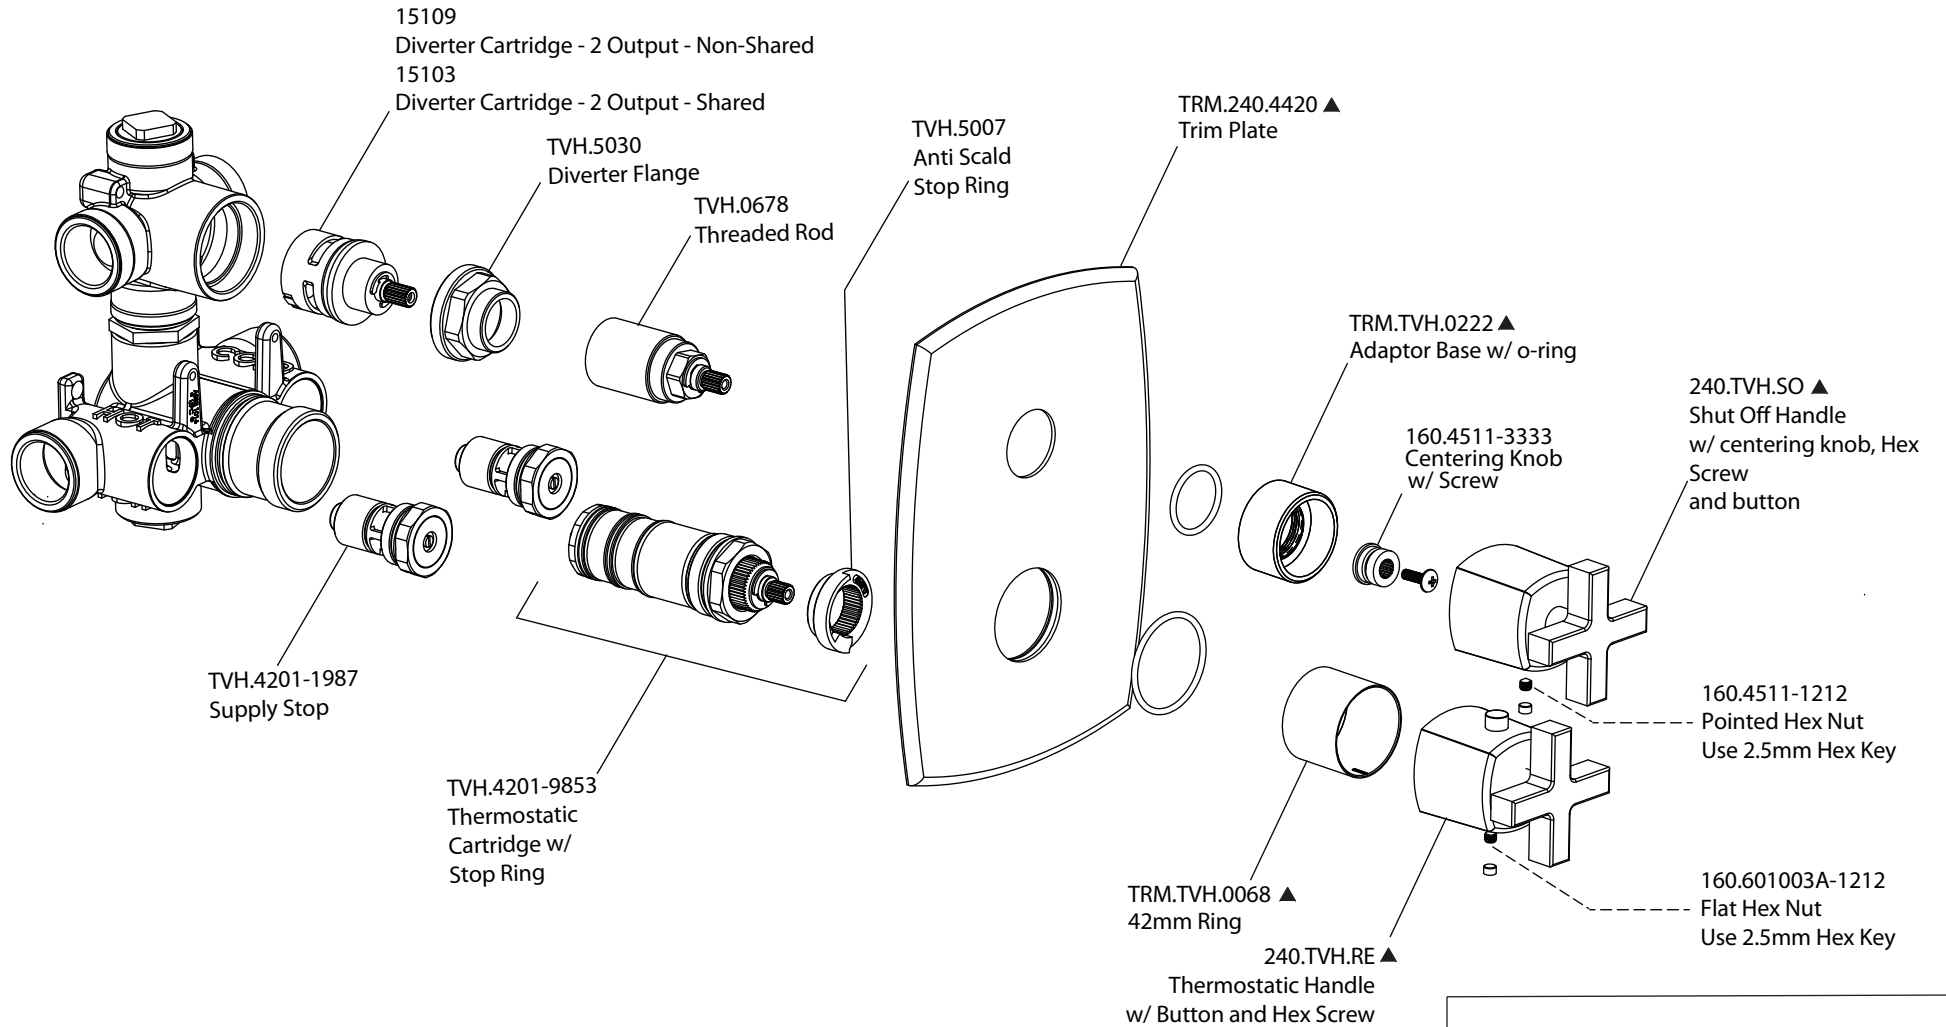

# Product Parts Breakdown

## Using TVH.4420F Valve

**isenberg**  
innovation+design

240.4420

# Product Parts Breakdown Using TVH.4420 Valve

**isenberg**  
innovation+design

240.4420