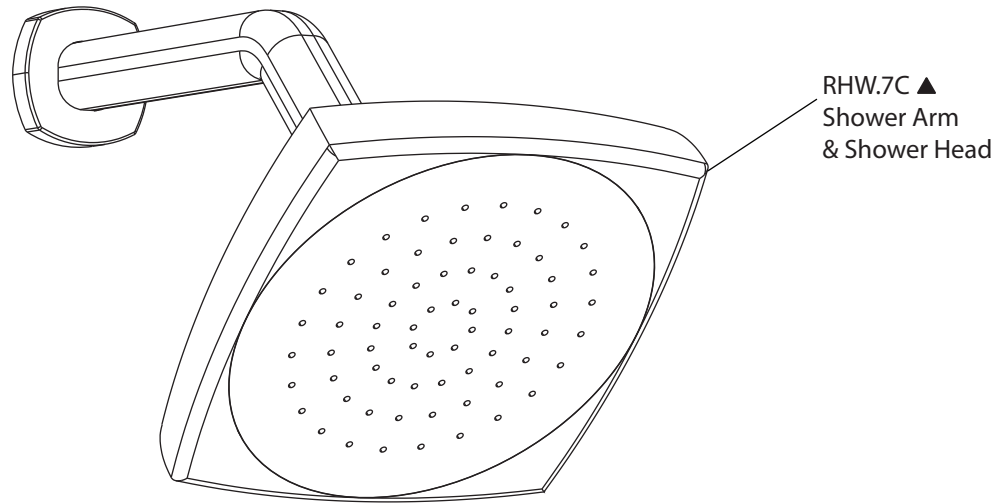

Product Parts Breakdown

▲ Specify Finish

RHW.7C ▲
Shower Arm
& Shower Head

240.4101
Shower Trim: 240.4000T
Valve: TVH.4101

isenberg
innovation+design

240.7000

Product Parts Breakdown

▲ Specify Finish

isenberg
innovation+design

RHW.7C

Ver 2.53

Product Parts Breakdown

isenberg
innovation+design

240.4000T

Product Parts Breakdown

isenberg
innovation+design