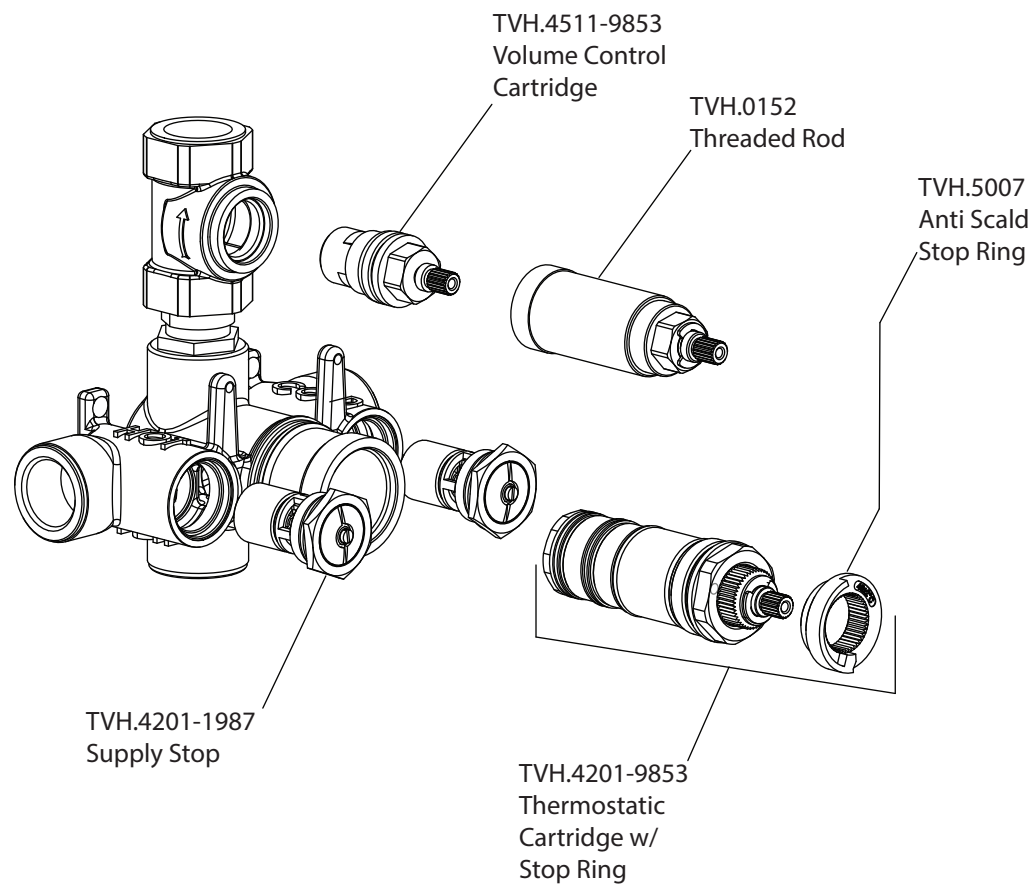

Product Parts Breakdown

▲ Specify Finish

RHW.7C ▲
Shower Arm
& Shower Head

240.4101
Shower Trim: 240.4000T
Valve: TVH.4101

isenberg
innovation+design

240.7000

Product Parts Breakdown

▲ Specify Finish

isenberg
innovation+design

RHW.7C

Ver 2.53

Product Parts Breakdown

isenberg
innovation+design

240.4000T

Product Parts Breakdown

isenberg
innovation+design

TVH.4101

Ver 2.53