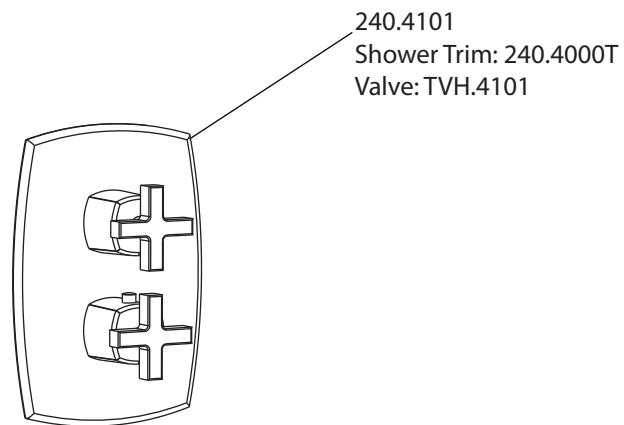

Product Parts Breakdown

▲ Specify Finish

RHW.7C ▲
Shower Arm
& Shower Head

240.4101
Shower Trim: 240.4000T
Valve: TVH.4101

isenberg
innovation+design

240.7000

Product Parts Breakdown

▲ Specify Finish

isenberg
innovation+design

RHW.7C

Ver 2.53

Product Parts Breakdown

isenberg
innovation+design

240.4000T

Product Parts Breakdown

isenberg
innovation+design