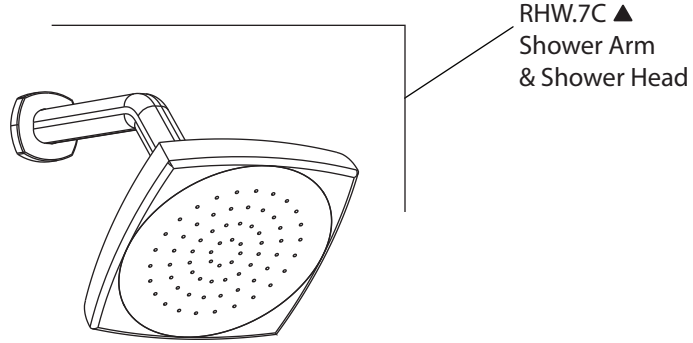

Product Parts Breakdown

▲ Specify Finish

RHW.7C ▲
Shower Arm
& Shower Head

240.4101
Shower Trim: 240.4000T
Valve: TVH.4101

isenberg
innovation+design

240.7000

Product Parts Breakdown

▲ Specify Finish

isenberg
innovation+design

RHW.7C

Ver 2.53

Product Parts Breakdown

isenberg
innovation+design

240.4000T

Product Parts Breakdown

isenberg
innovation+design