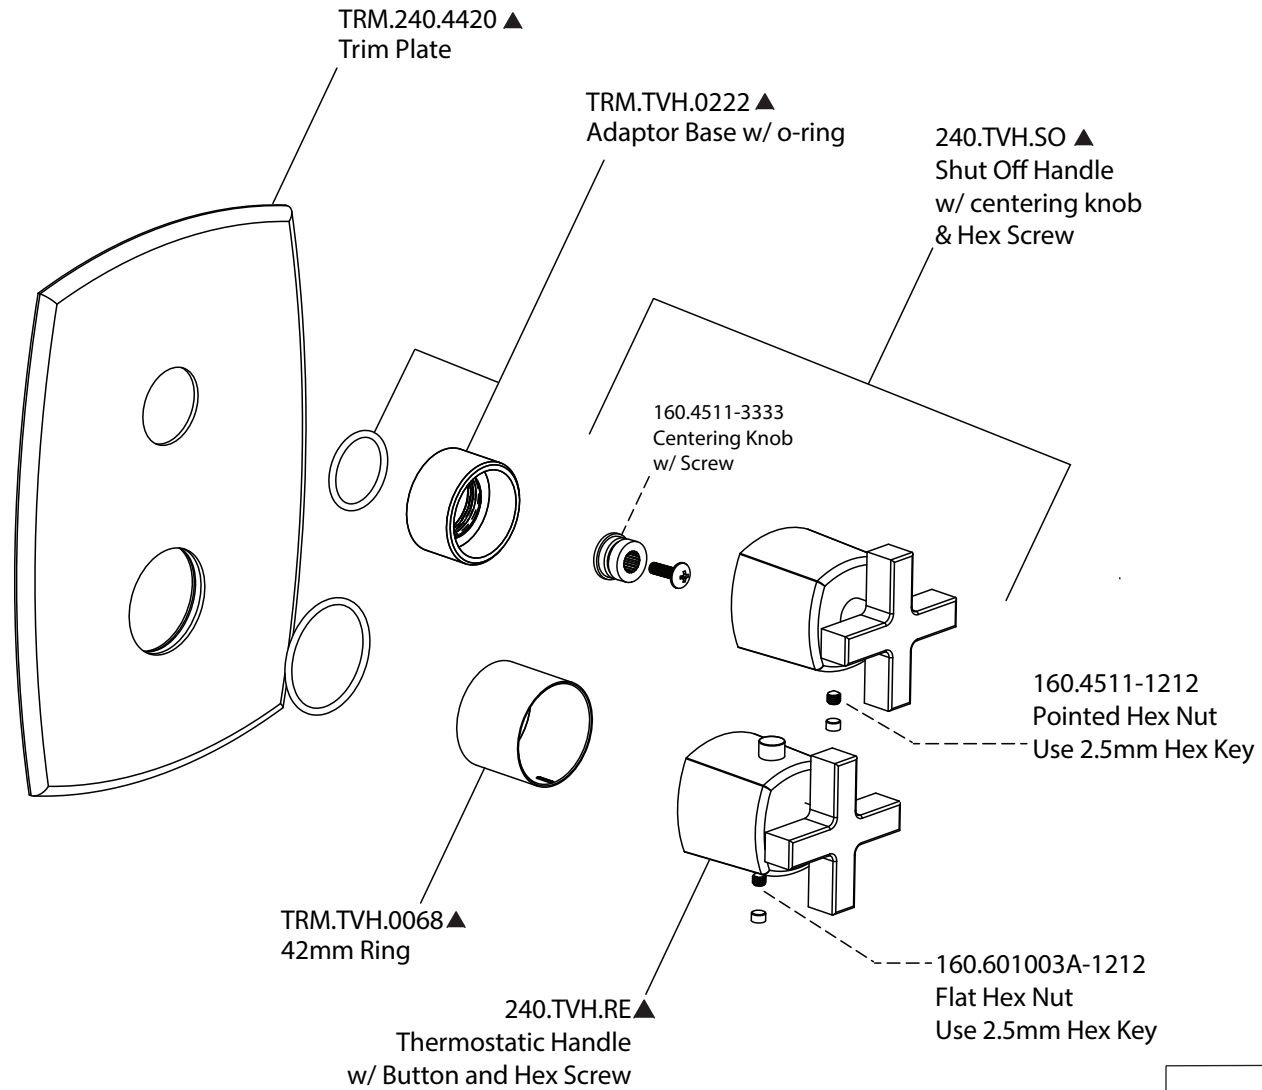

Product Parts Breakdown

▲ Specify Finish

RHW.7C ▲
Shower Arm
& Shower Head

240.4101
Shower Trim: 240.4000T
Valve: TVH.4101

isenberg
innovation+design

240.7000

Product Parts Breakdown

▲ Specify Finish

isenberg
innovation+design

RHW.7C

Ver 2.53

Product Parts Breakdown

isenberg
innovation+design

240.4000T

Product Parts Breakdown

isenberg
innovation+design

TVH.4101

Ver 2.53