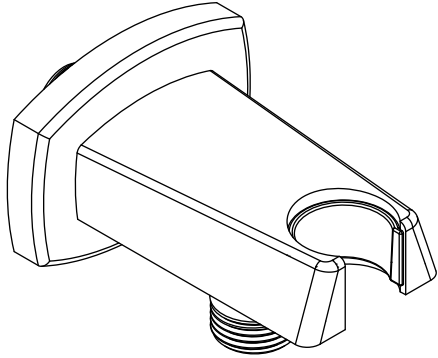

240.8006 | Wall Elbow With Holder Combo

SPECIFICATIONS:

- Solid Brass Construction
- Includes Check Valve with back flow prevention.

Technical Diagram