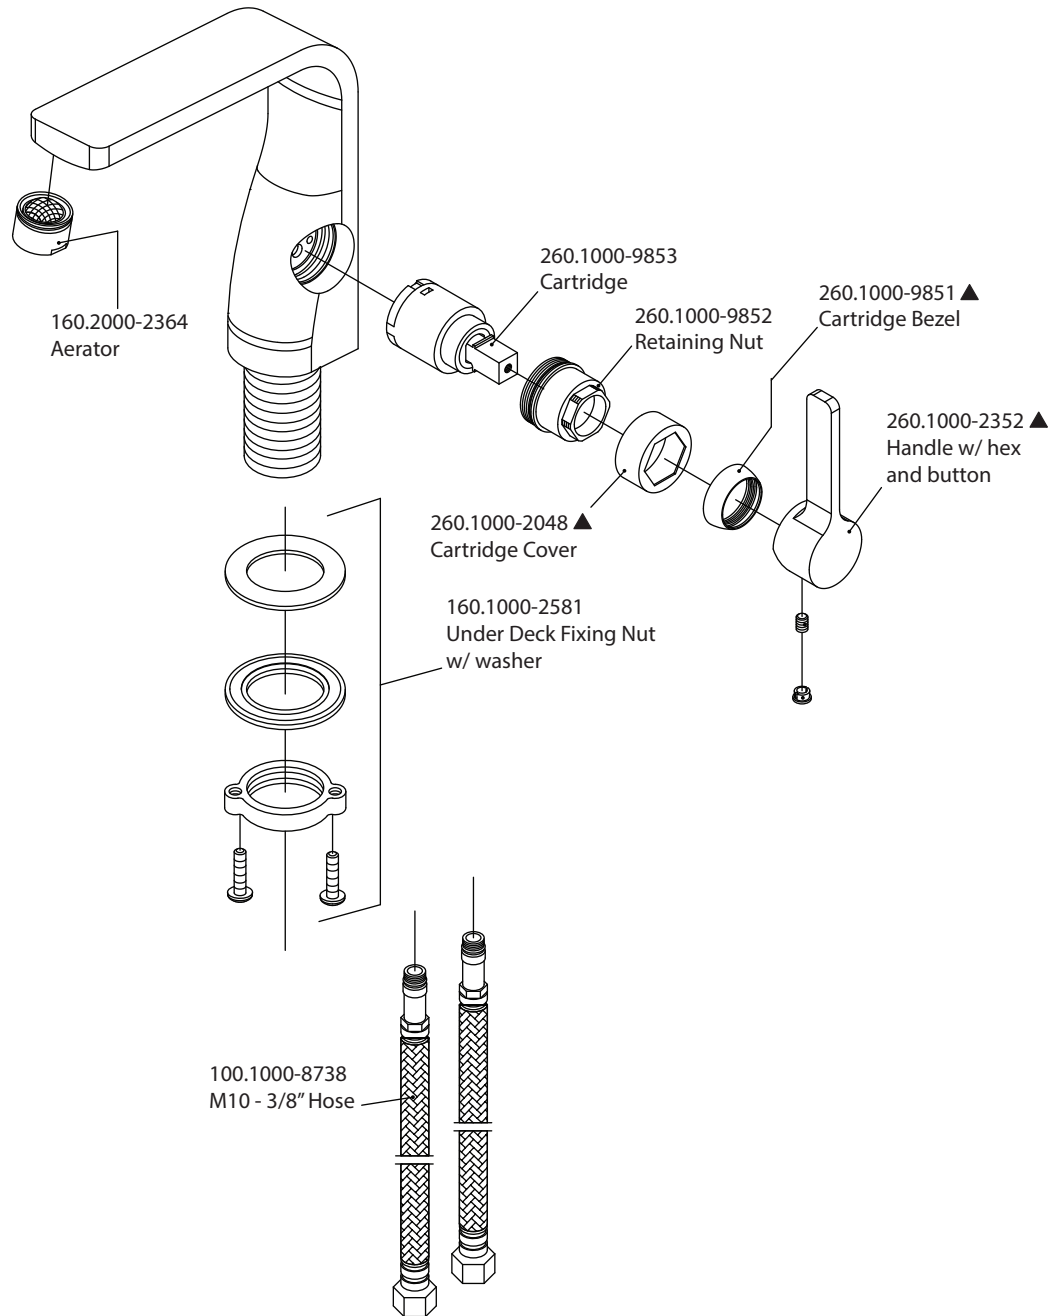

# Product Parts Breakdown

isenberg  
innovation+design

260.1000