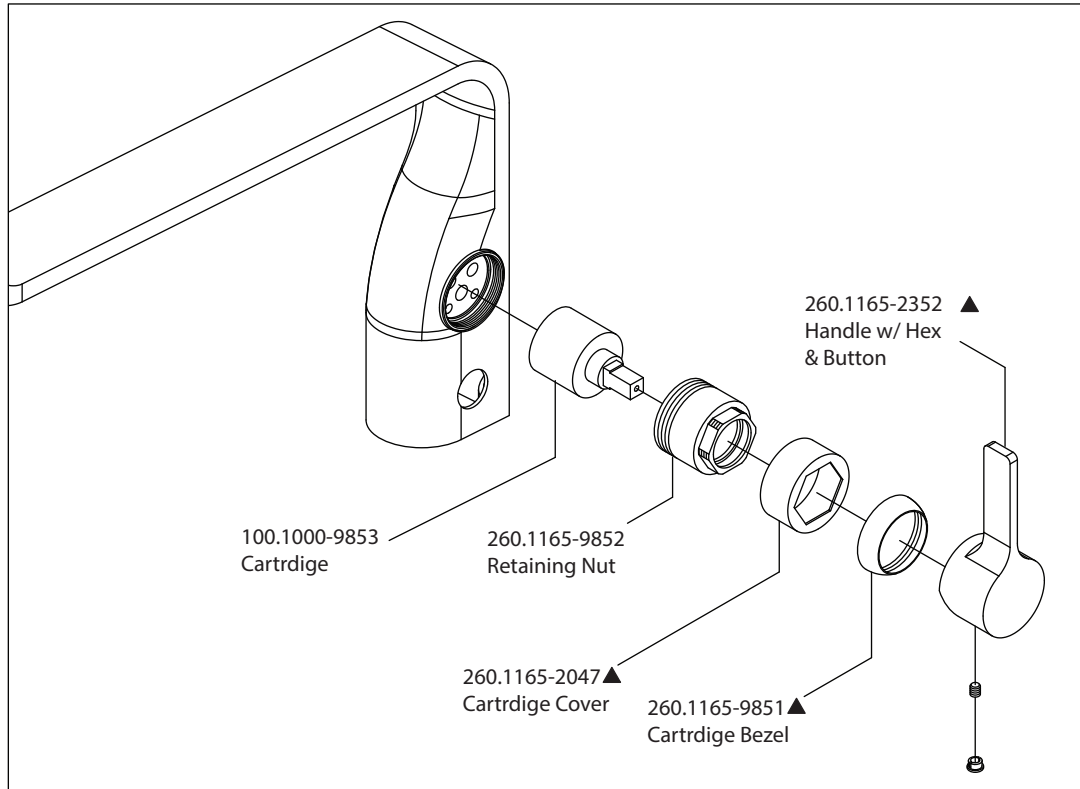

260.1165

Product Parts Breakdown

Page 1 of 2 (1/2" Version)

isenberg
innovation+design

260.1165

Ver 2.56

Product Parts Breakdown

Page 1 of 2 (1/2" Version)