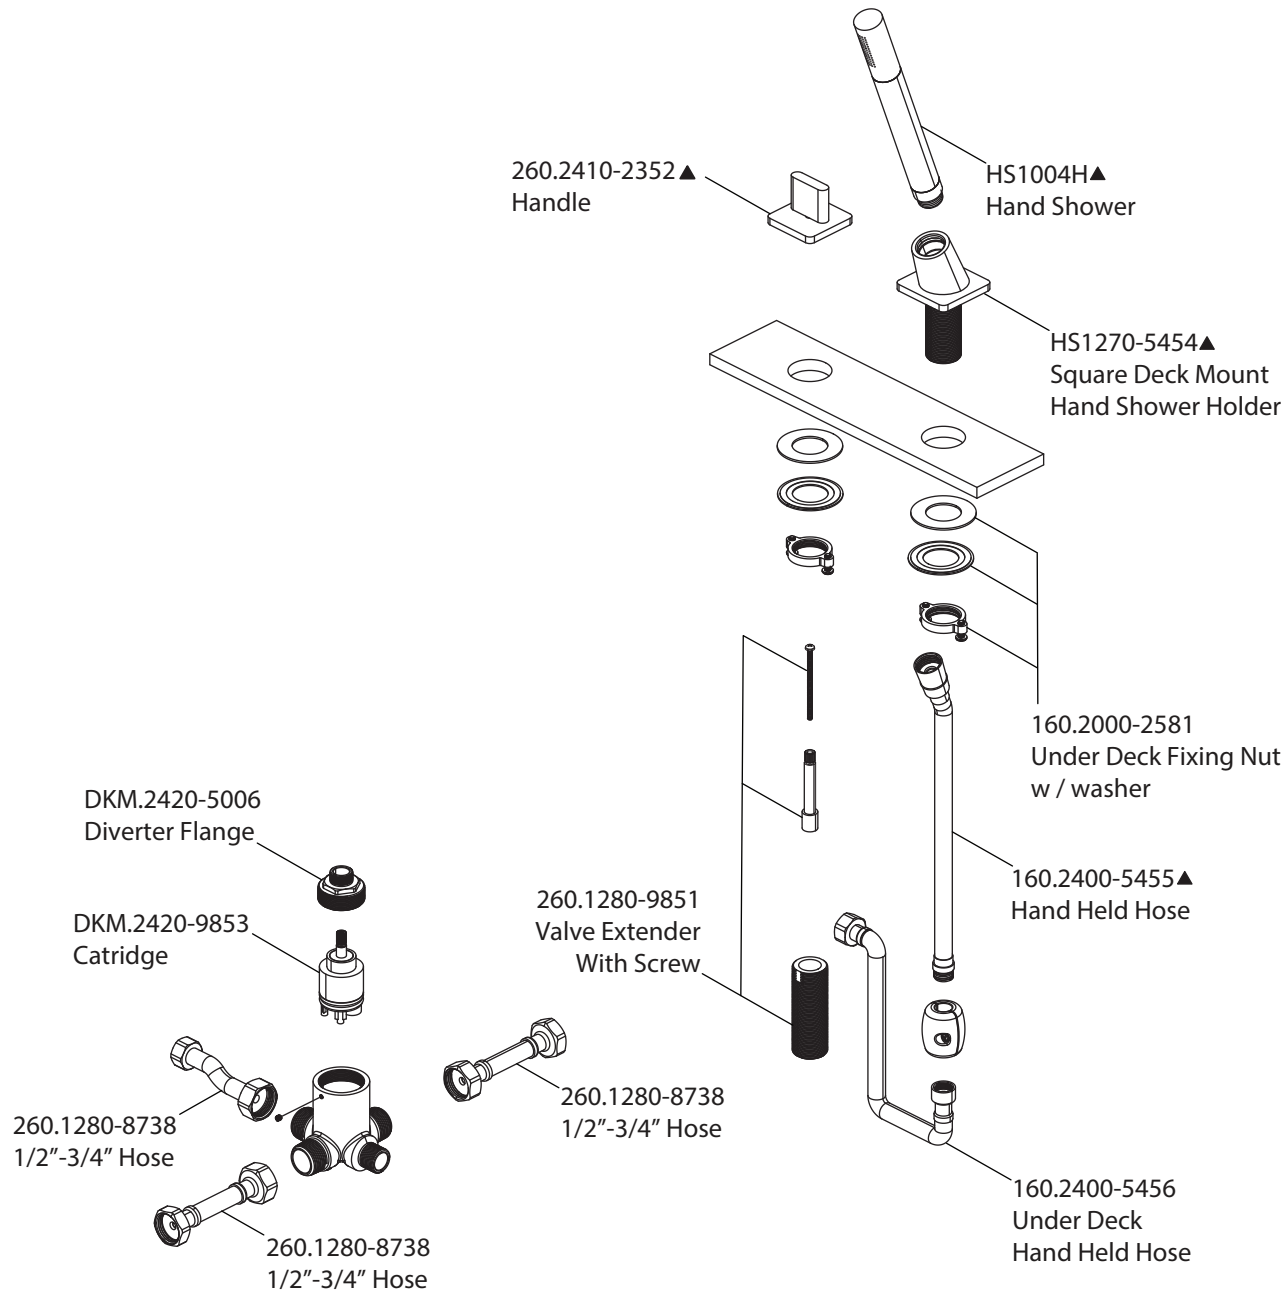

Product Parts Breakdown

Model No. 260.1280

Ver 2.56

isenberg® *by* **FLUSSO**
LUXURY PLUMBING FIXTURES