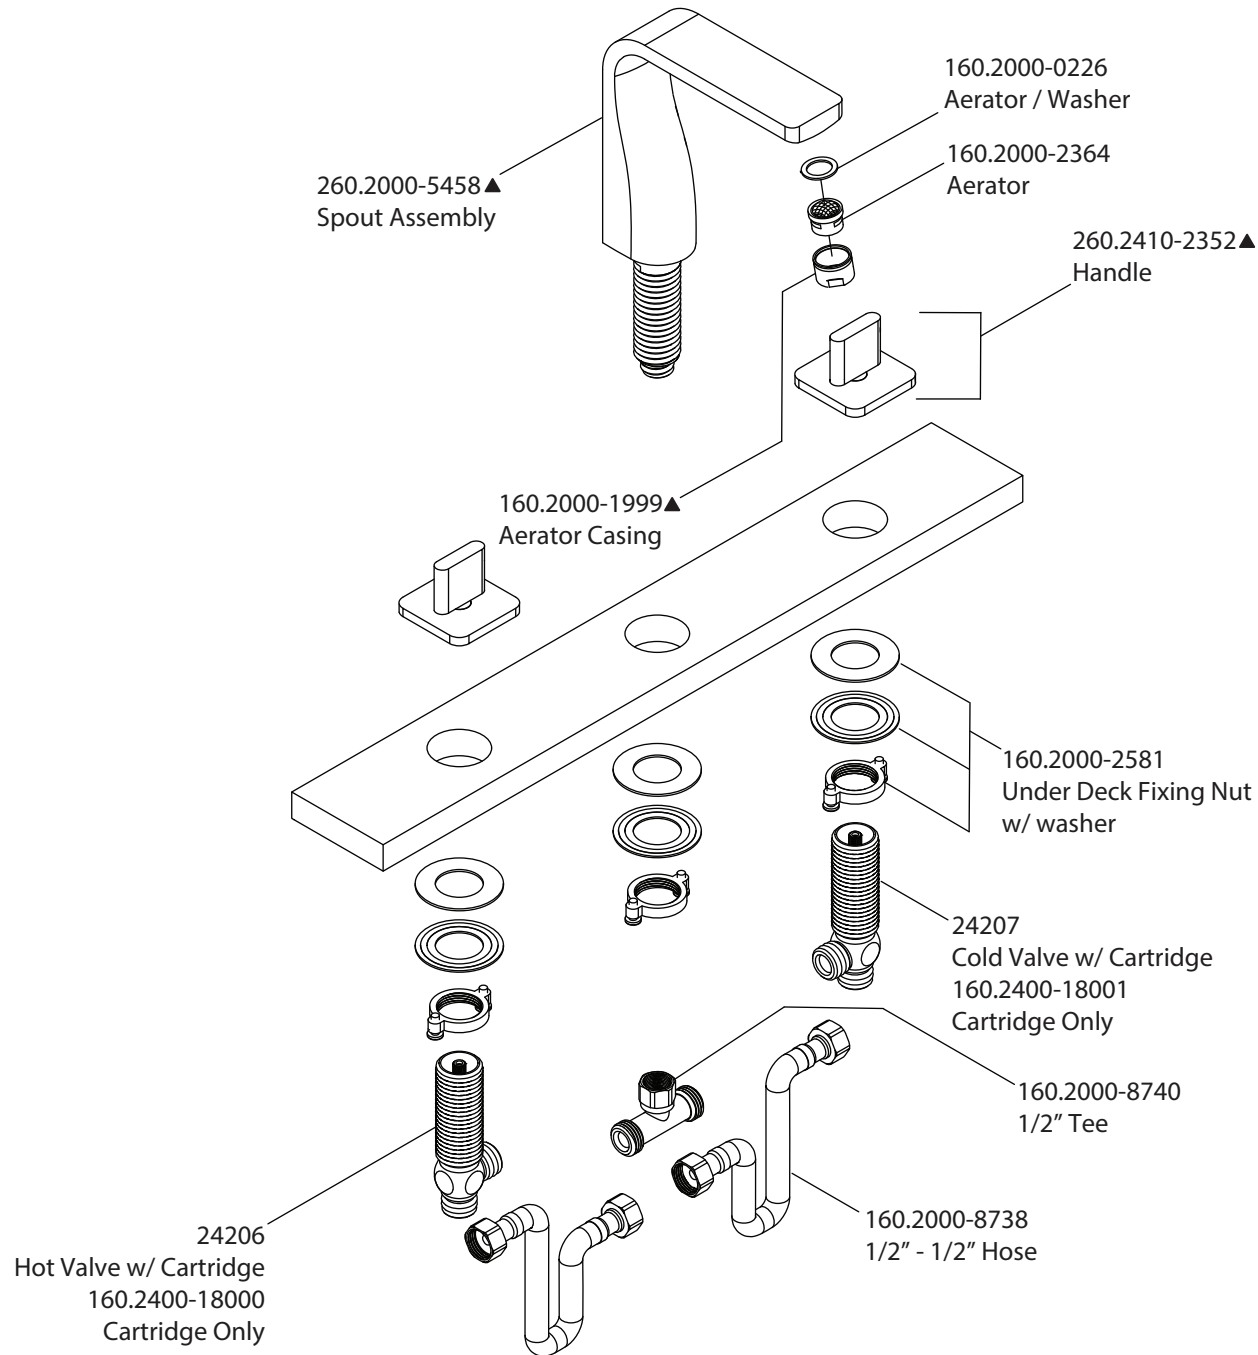

# Product Parts Breakdown

<b>Model No.</b> 260.2000	<b>Ver</b> 2.59
<b>isenberg<sup>®</sup> by FLUSSO</b> LUXURY PLUMBING FIXTURES	