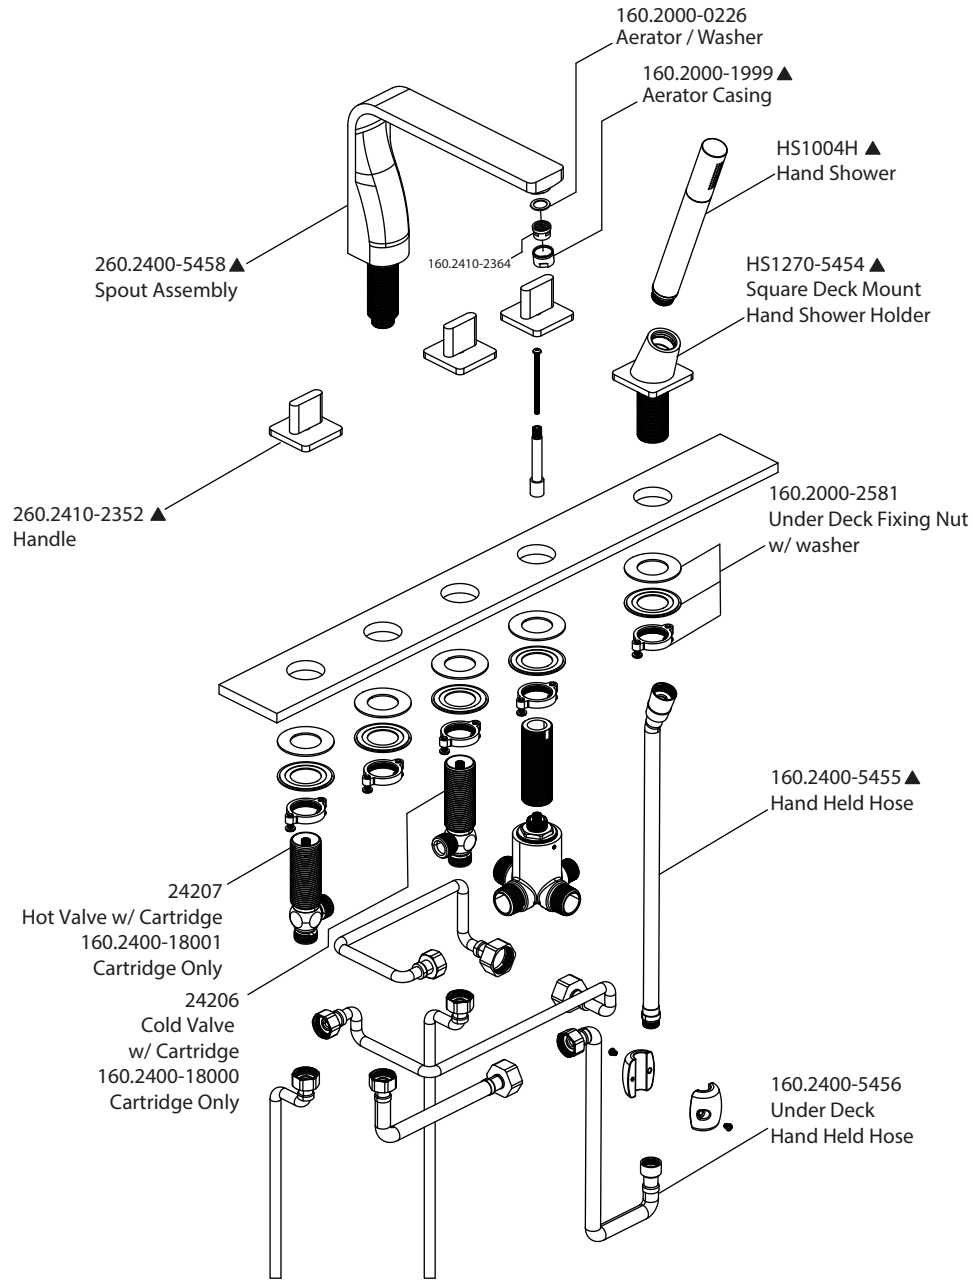

Product Parts Breakdown

Model No. 260.2420

Ver 2.60

isenberg® *by* **FLUSSO**
LUXURY PLUMBING FIXTURES