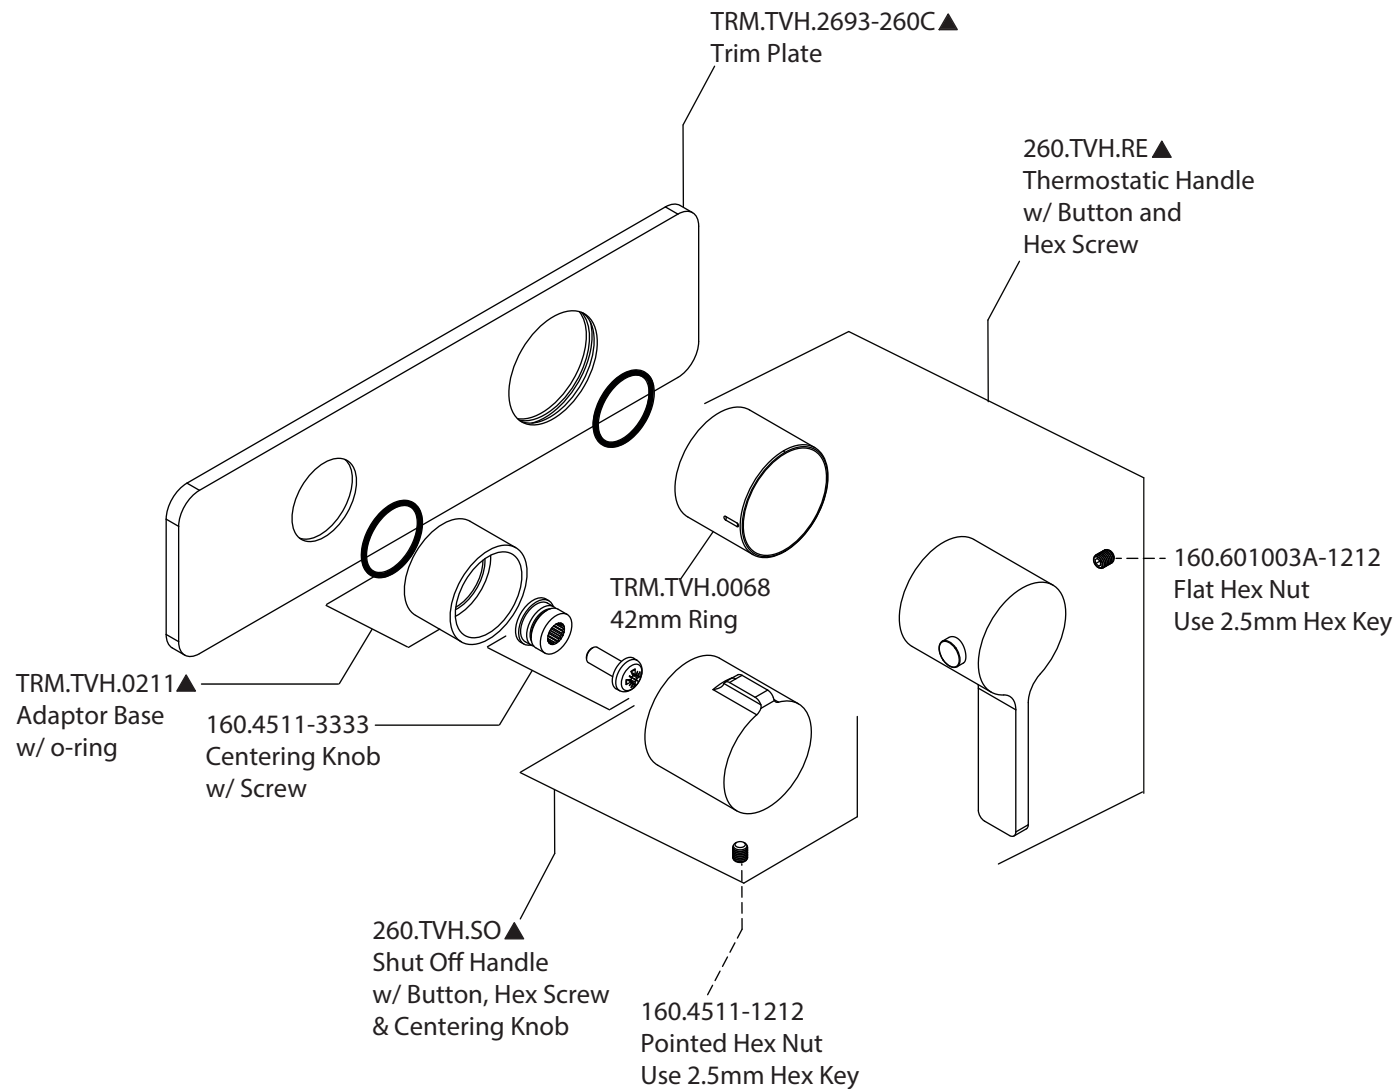

# Product Parts Breakdown

▲ Specify Finish

Model No. 260.2693T

Ver 2.54

isenberg<sup>®</sup> by FLUSSO  
LUXURY PLUMBING FIXTURES