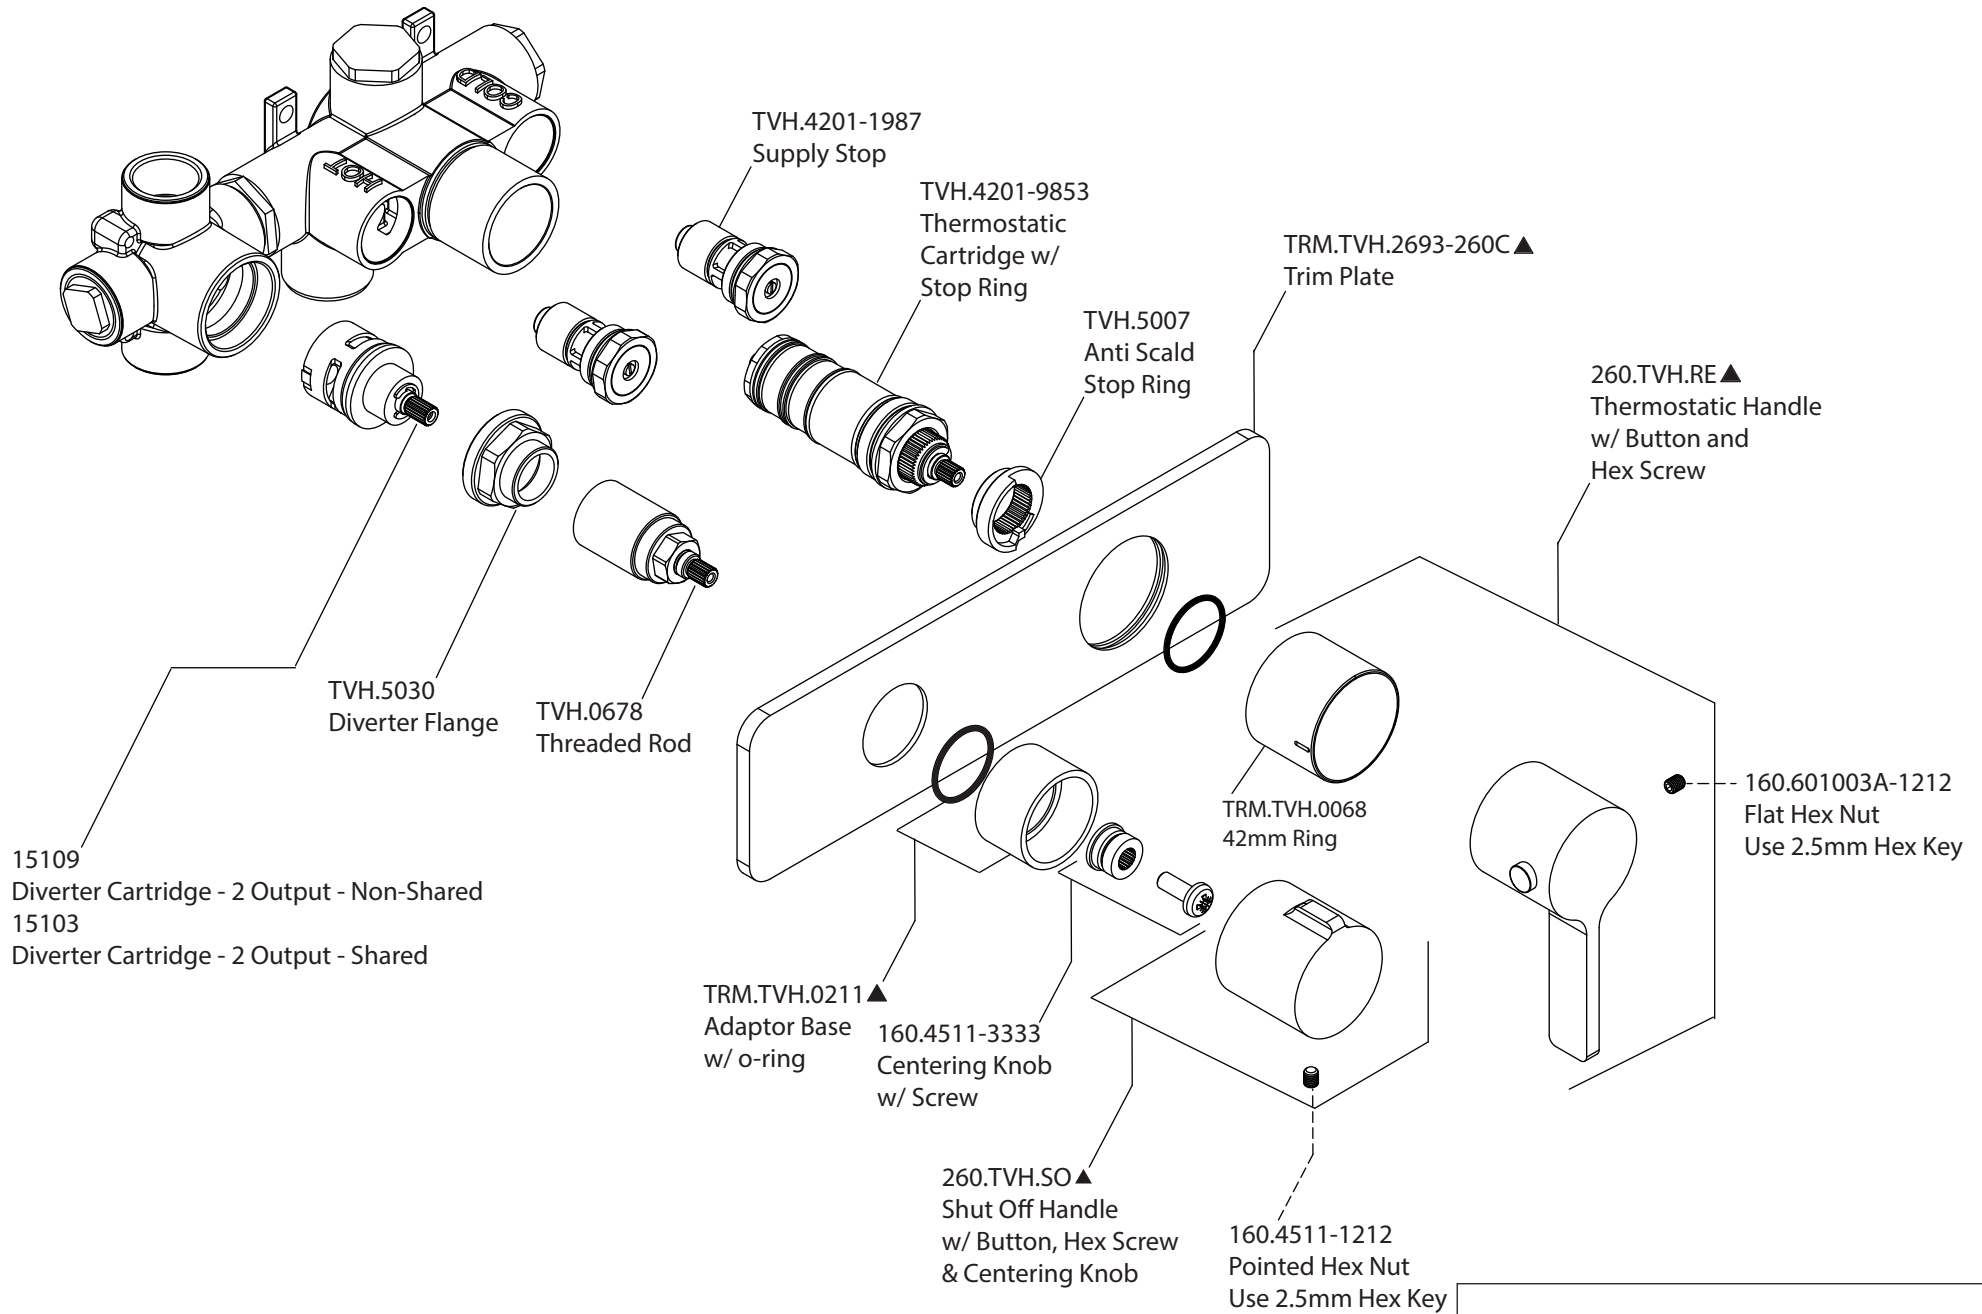

Product Parts Breakdown

▲ Specify Finish

Model No. 260.2717	Ver 2.53
 LUXURY PLUMBING FIXTURES	