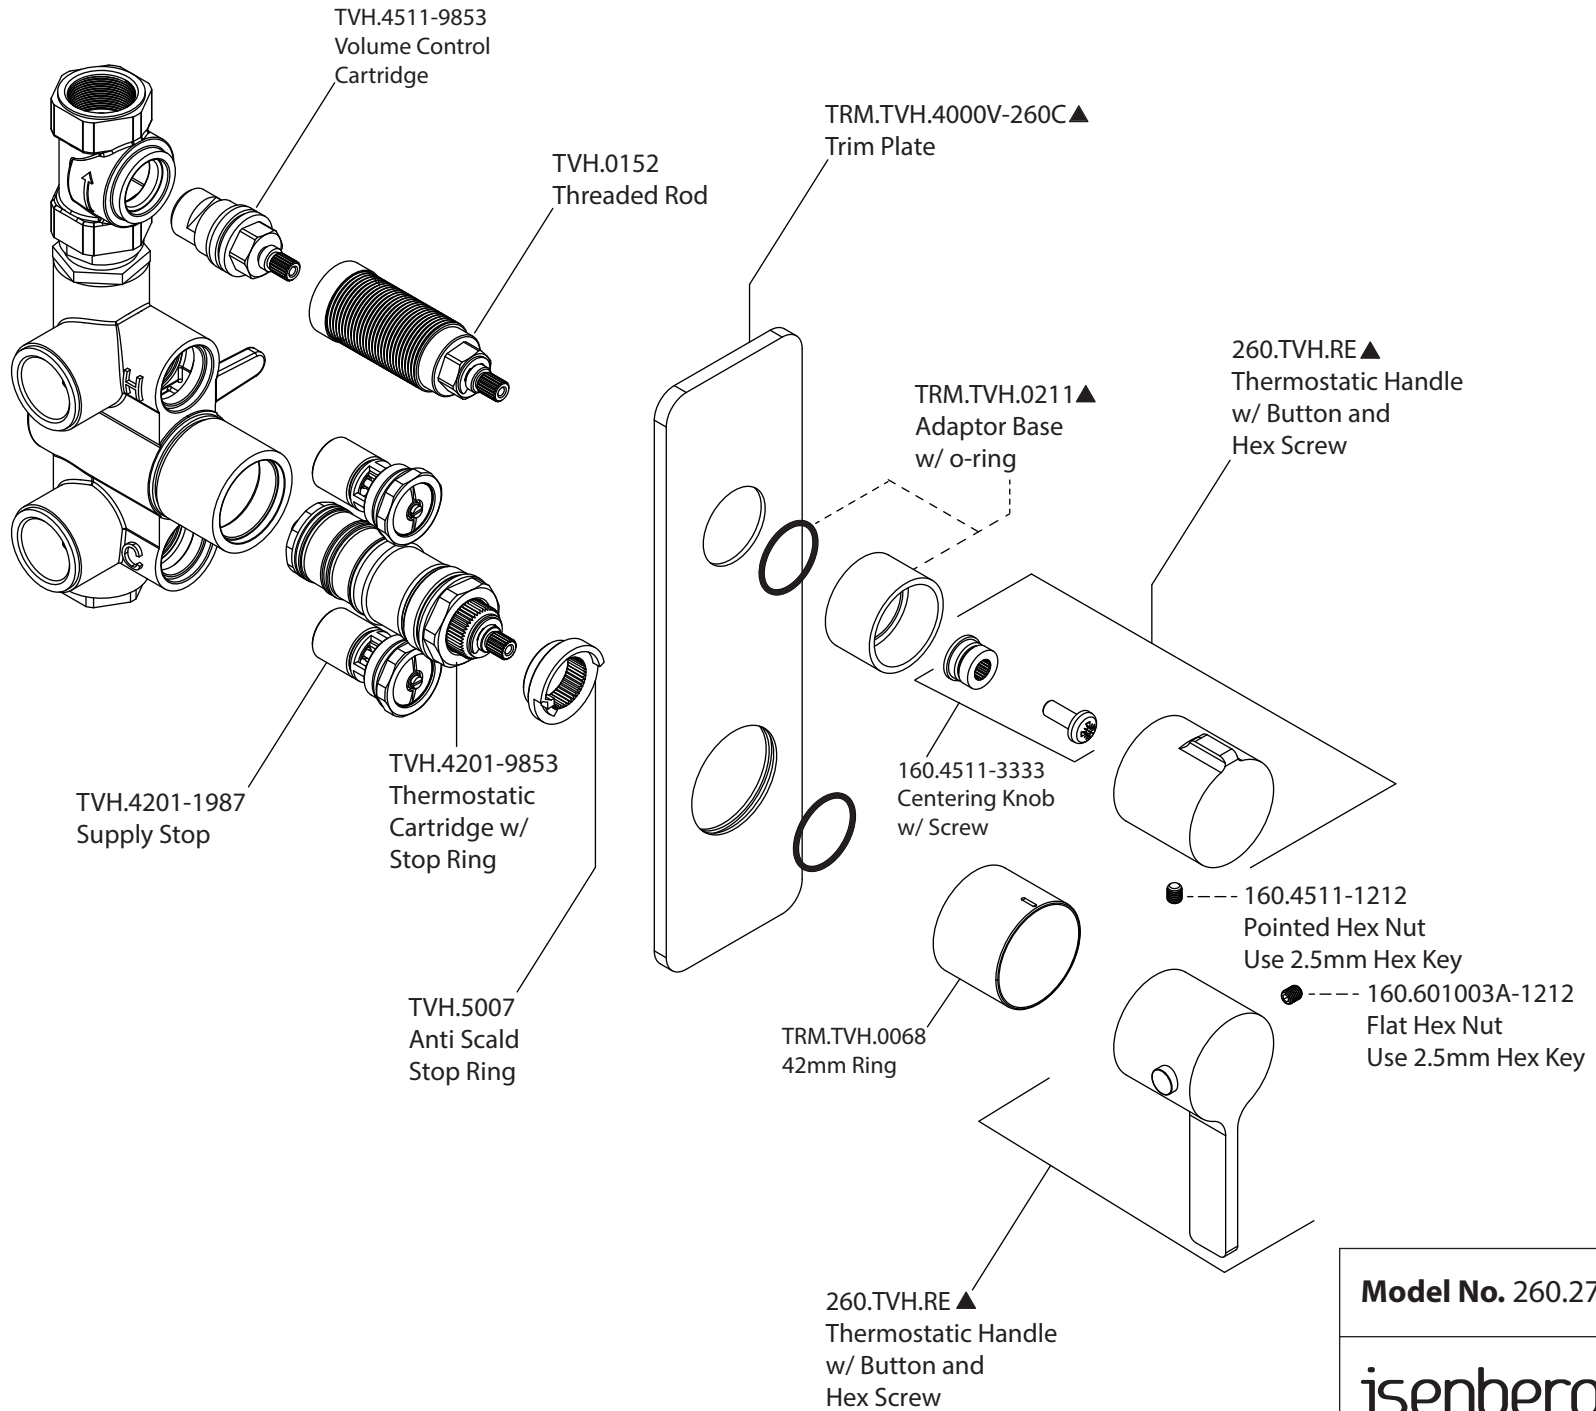

Product Parts Breakdown

Model No. 260.2720	Ver 2.54
 LUXURY PLUMBING FIXTURES	