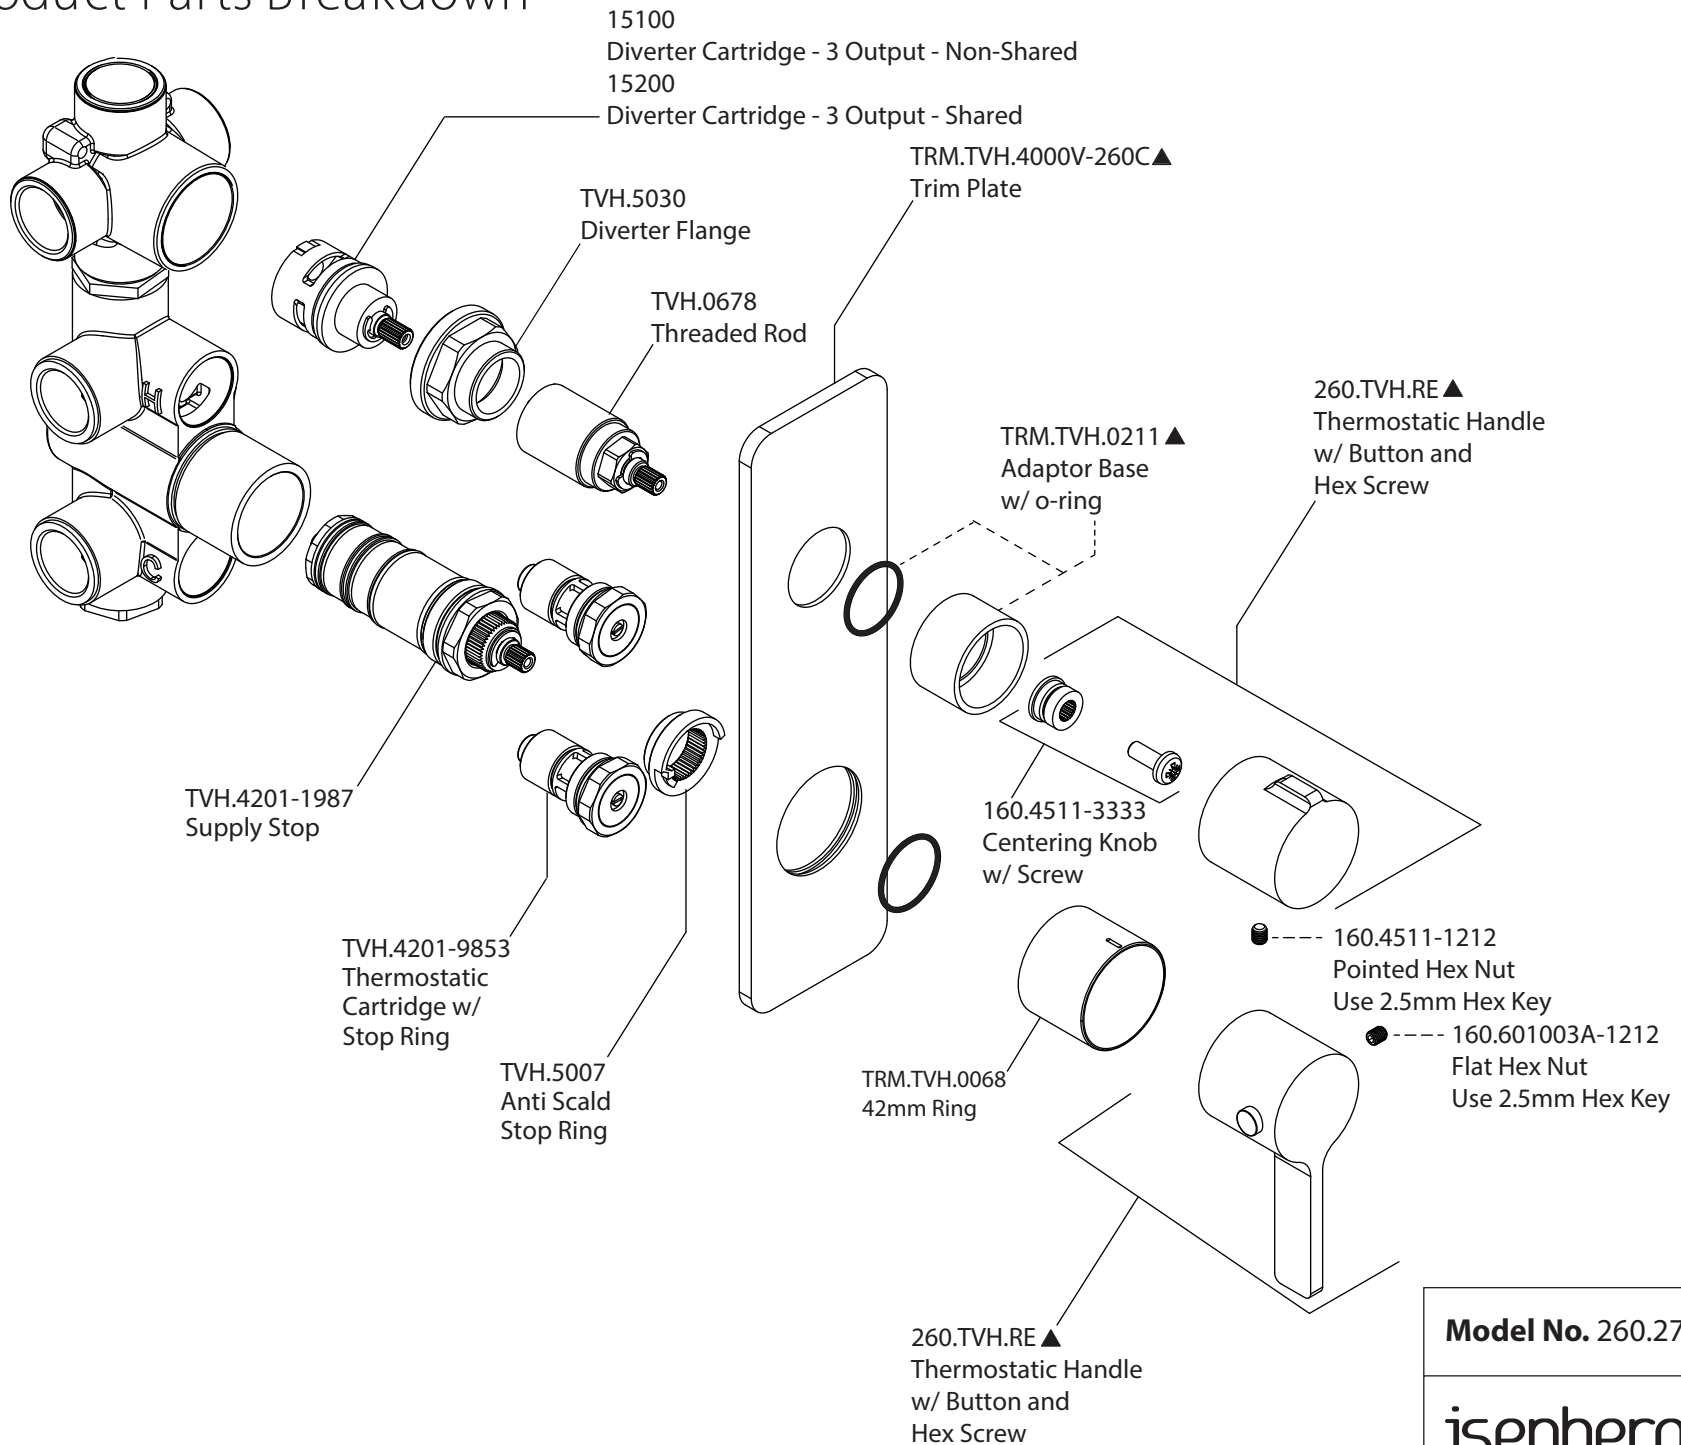

# Product Parts Breakdown

|   |                 |
|---|-----------------|
| <b>Model No.</b> 260.2780                   | <b>Ver</b> 2.53 |
| <br><small>LUXURY PLUMBING FIXTURES</small> |                 |