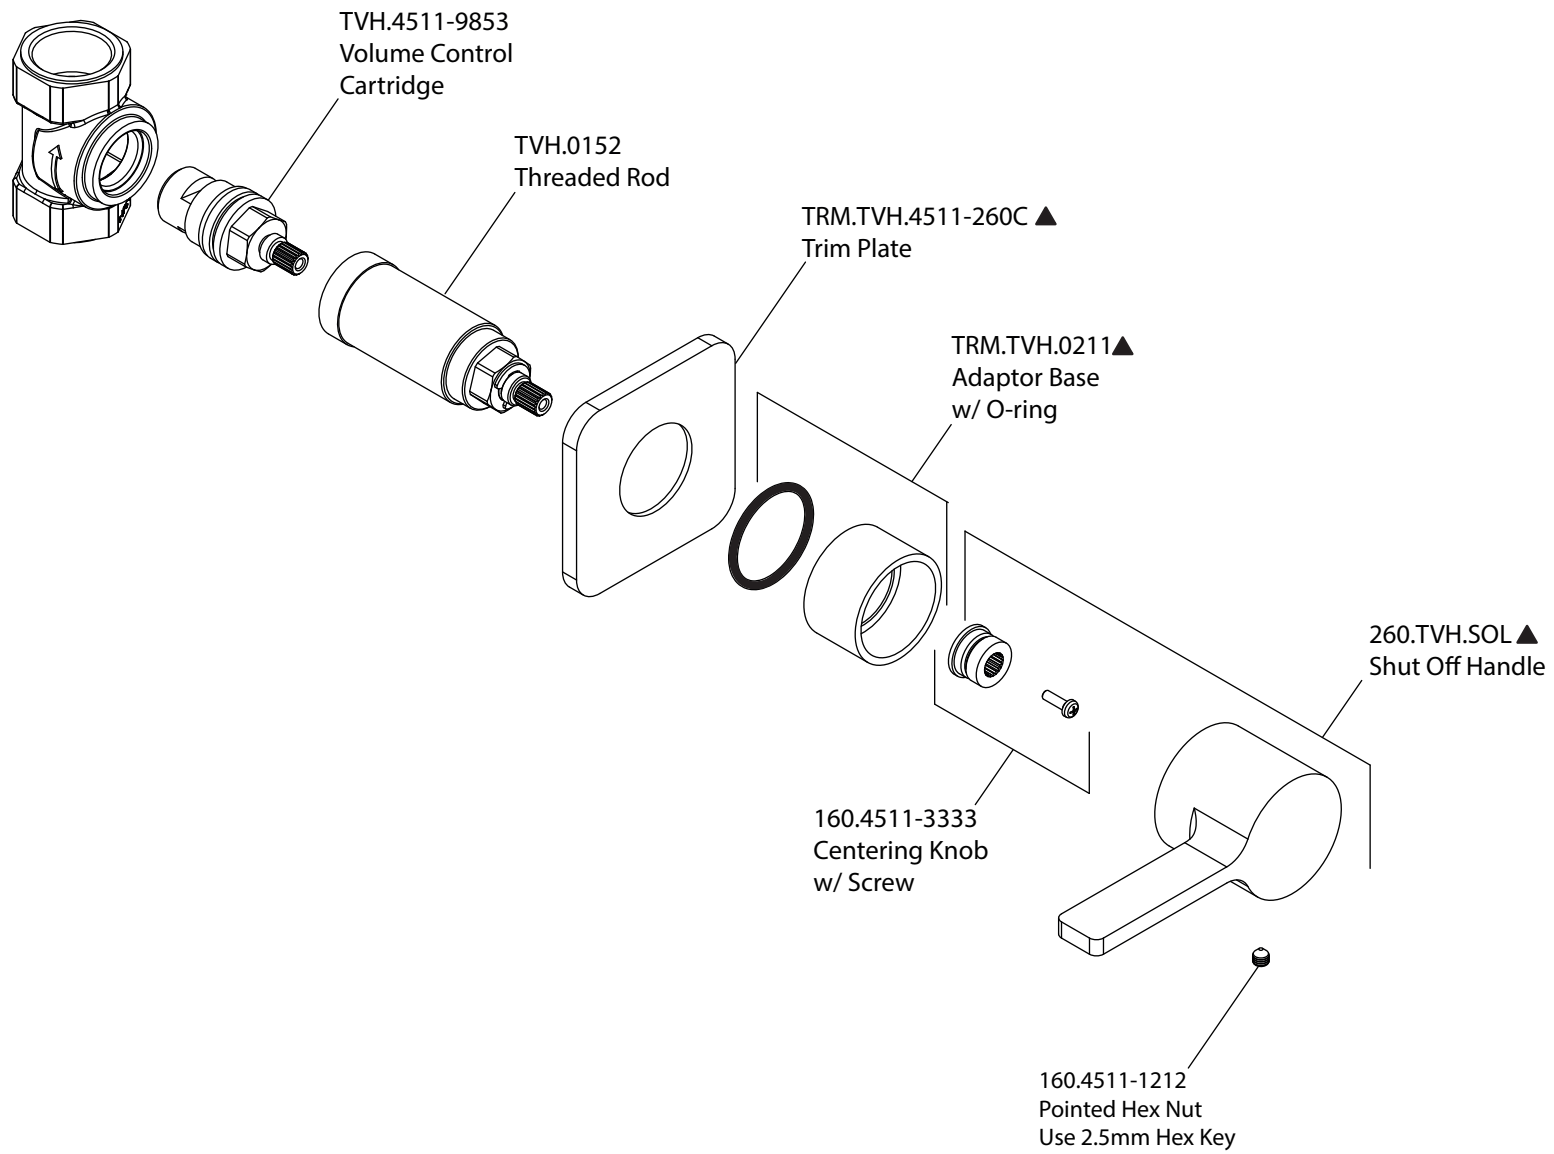

Product Parts Breakdown

Model No. 260.4511

Ver 2.54

isenberg® *by* **FLUSSO**
LUXURY PLUMBING FIXTURES