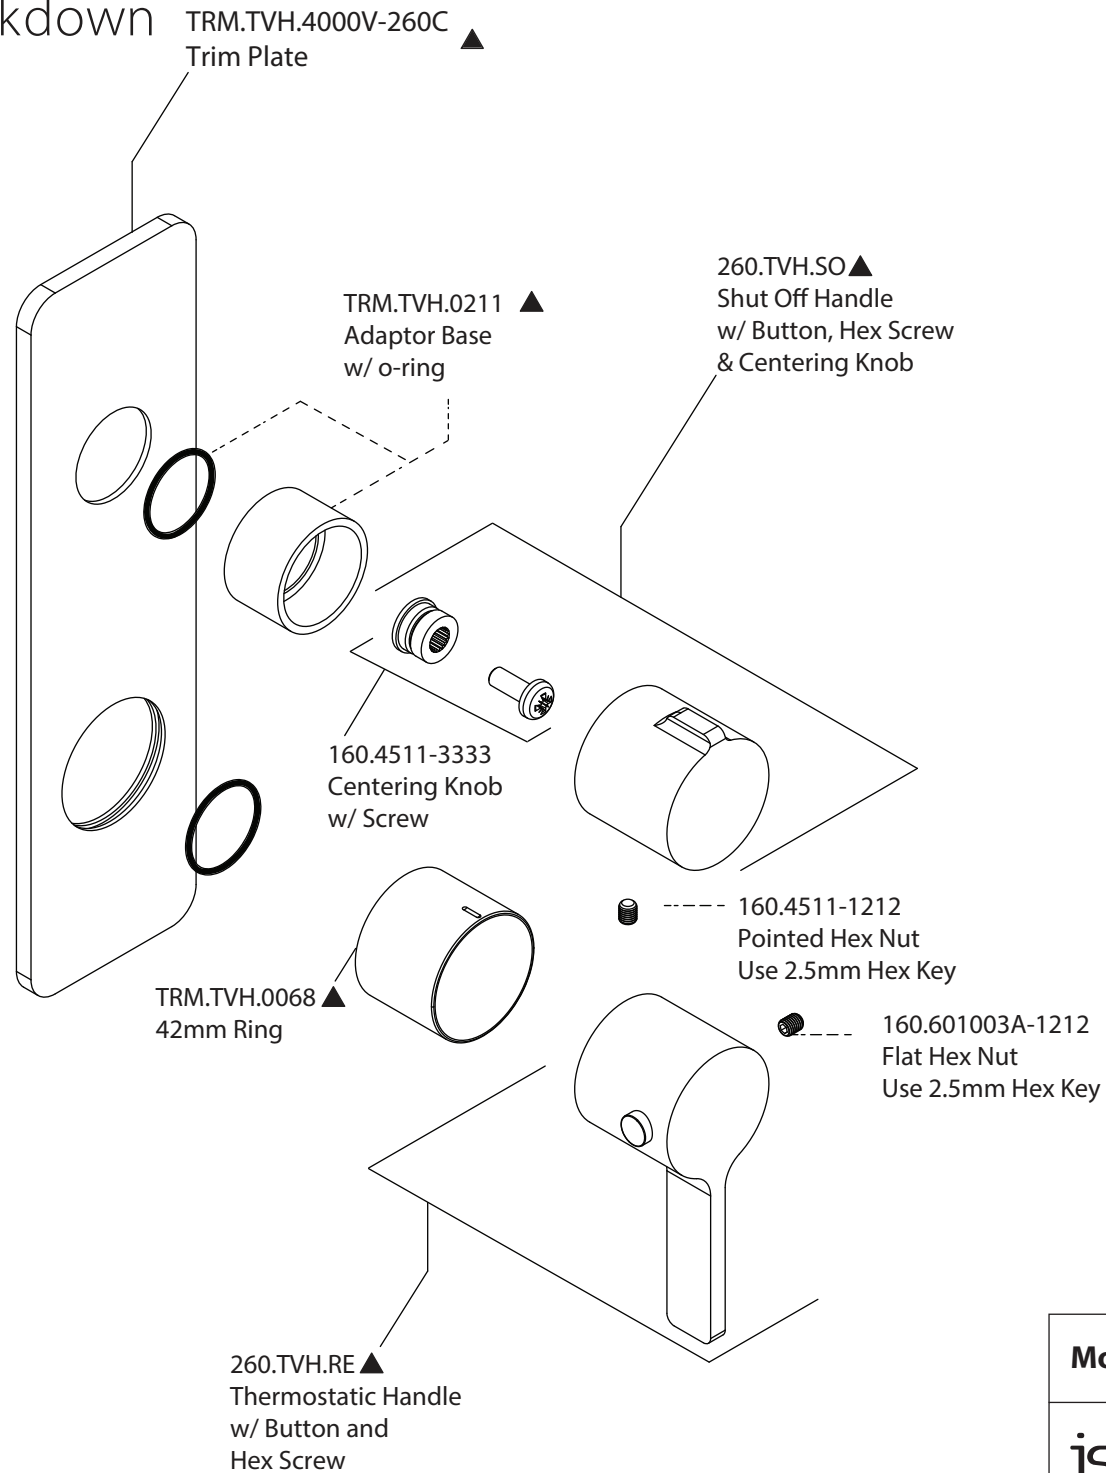

Product Parts Breakdown

▲ Specify Finish

Model No. 260.7000

Ver 2.53

isenberg[®] *by* **FLUSSO**
LUXURY PLUMBING FIXTURES

Product Parts Breakdown

▲ Specify Finish

Model No. HSB.10R

Ver 2.53

isenberg[®] *by* **FLUSSO**
LUXURY PLUMBING FIXTURES

Product Parts Breakdown

▲ Specify Finish

Model No. HS1040

Ver 2.53

isenberg[®] *by* **FLUSSO**
LUXURY PLUMBING FIXTURES

Product Parts Breakdown

▲ Specify Finish

Model No. 260.4000VT **Ver** 2.55

isenberg® *by* **FLUSSO**
LUXURY PLUMBING FIXTURES

Product Parts Breakdown

Model No. TVH.2693

Ver 2.53

isenberg[®] *by* **FLUSSO**
LUXURY PLUMBING FIXTURES