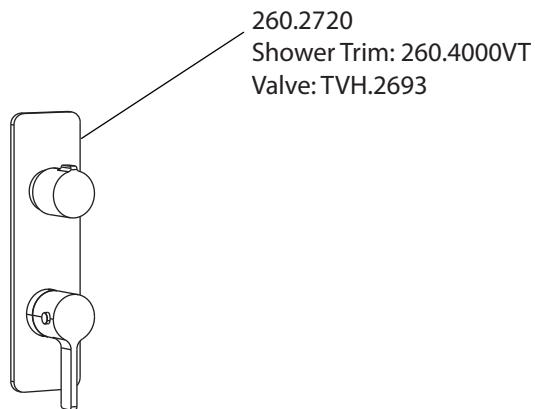

Product Parts Breakdown

▲ Specify Finish

Model No. 260.7000

Ver 2.53

isenberg[®] *by* **FLUSSO**
LUXURY PLUMBING FIXTURES

Product Parts Breakdown

▲ Specify Finish

Model No. HSB.10R

Ver 2.53

isenberg[®] *by* **FLUSSO**
LUXURY PLUMBING FIXTURES

Product Parts Breakdown

▲ Specify Finish

Model No. HS1040

Ver 2.53

isenberg[®] *by* **FLUSSO**
LUXURY PLUMBING FIXTURES

Product Parts Breakdown

▲ Specify Finish

Model No. 260.4000VT **Ver** 2.55

isenberg® *by* **FLUSSO**
LUXURY PLUMBING FIXTURES

Product Parts Breakdown

Model No. TVH.2693

Ver 2.53

isenberg[®] *by* **FLUSSO**
LUXURY PLUMBING FIXTURES