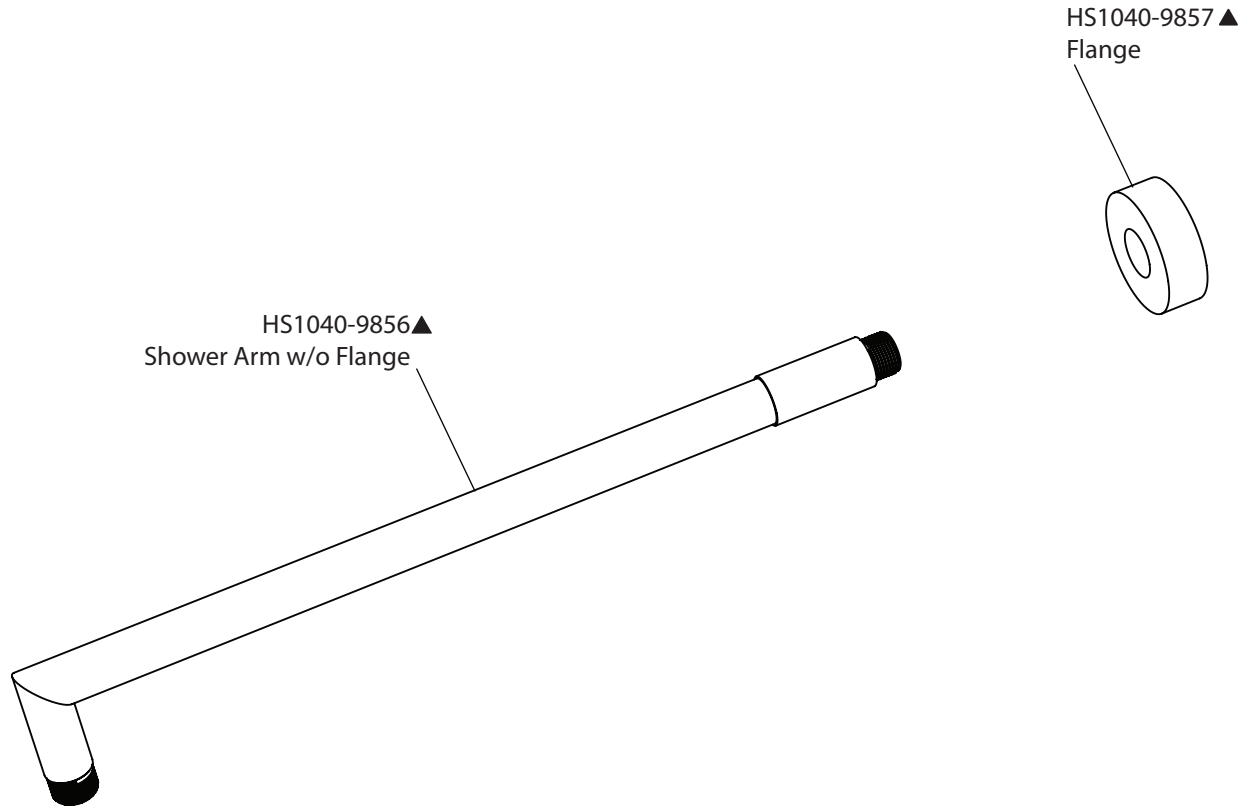

Product Parts Breakdown

▲ Specify Finish

Model No. 260.7000

Ver 2.53

isenberg[®] *by* **FLUSSO**
LUXURY PLUMBING FIXTURES

Product Parts Breakdown

▲ Specify Finish

Model No. HSB.10R

Ver 2.53

isenberg[®] *by* **FLUSSO**
LUXURY PLUMBING FIXTURES

Product Parts Breakdown

▲ Specify Finish

Model No. HS1040

Ver 2.53

isenberg[®] *by* **FLUSSO**
LUXURY PLUMBING FIXTURES

Product Parts Breakdown

▲ Specify Finish

Model No. 260.4000VT **Ver** 2.55

isenberg® *by* **FLUSSO**
LUXURY PLUMBING FIXTURES

Product Parts Breakdown

Model No. TVH.2693

Ver 2.53

isenberg[®] *by* **FLUSSO**
LUXURY PLUMBING FIXTURES