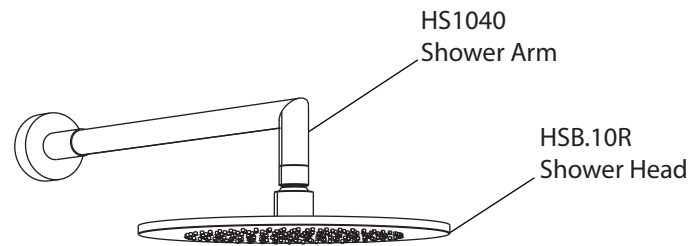

Product Parts Breakdown

▲ Specify Finish

Model No. 260.7000

Ver 2.53

isenberg[®] *by* **FLUSSO**
LUXURY PLUMBING FIXTURES

Product Parts Breakdown

▲ Specify Finish

Model No. HSB.10R

Ver 2.53

isenberg[®] *by* **FLUSSO**
LUXURY PLUMBING FIXTURES

Product Parts Breakdown

▲ Specify Finish

Model No. HS1040

Ver 2.53

isenberg[®] *by* **FLUSSO**
LUXURY PLUMBING FIXTURES

Product Parts Breakdown

▲ Specify Finish

Model No. 260.4000VT **Ver** 2.55

isenberg® *by* **FLUSSO**
LUXURY PLUMBING FIXTURES

Product Parts Breakdown

Model No. TVH.2693

Ver 2.53

isenberg[®] *by* **FLUSSO**
LUXURY PLUMBING FIXTURES