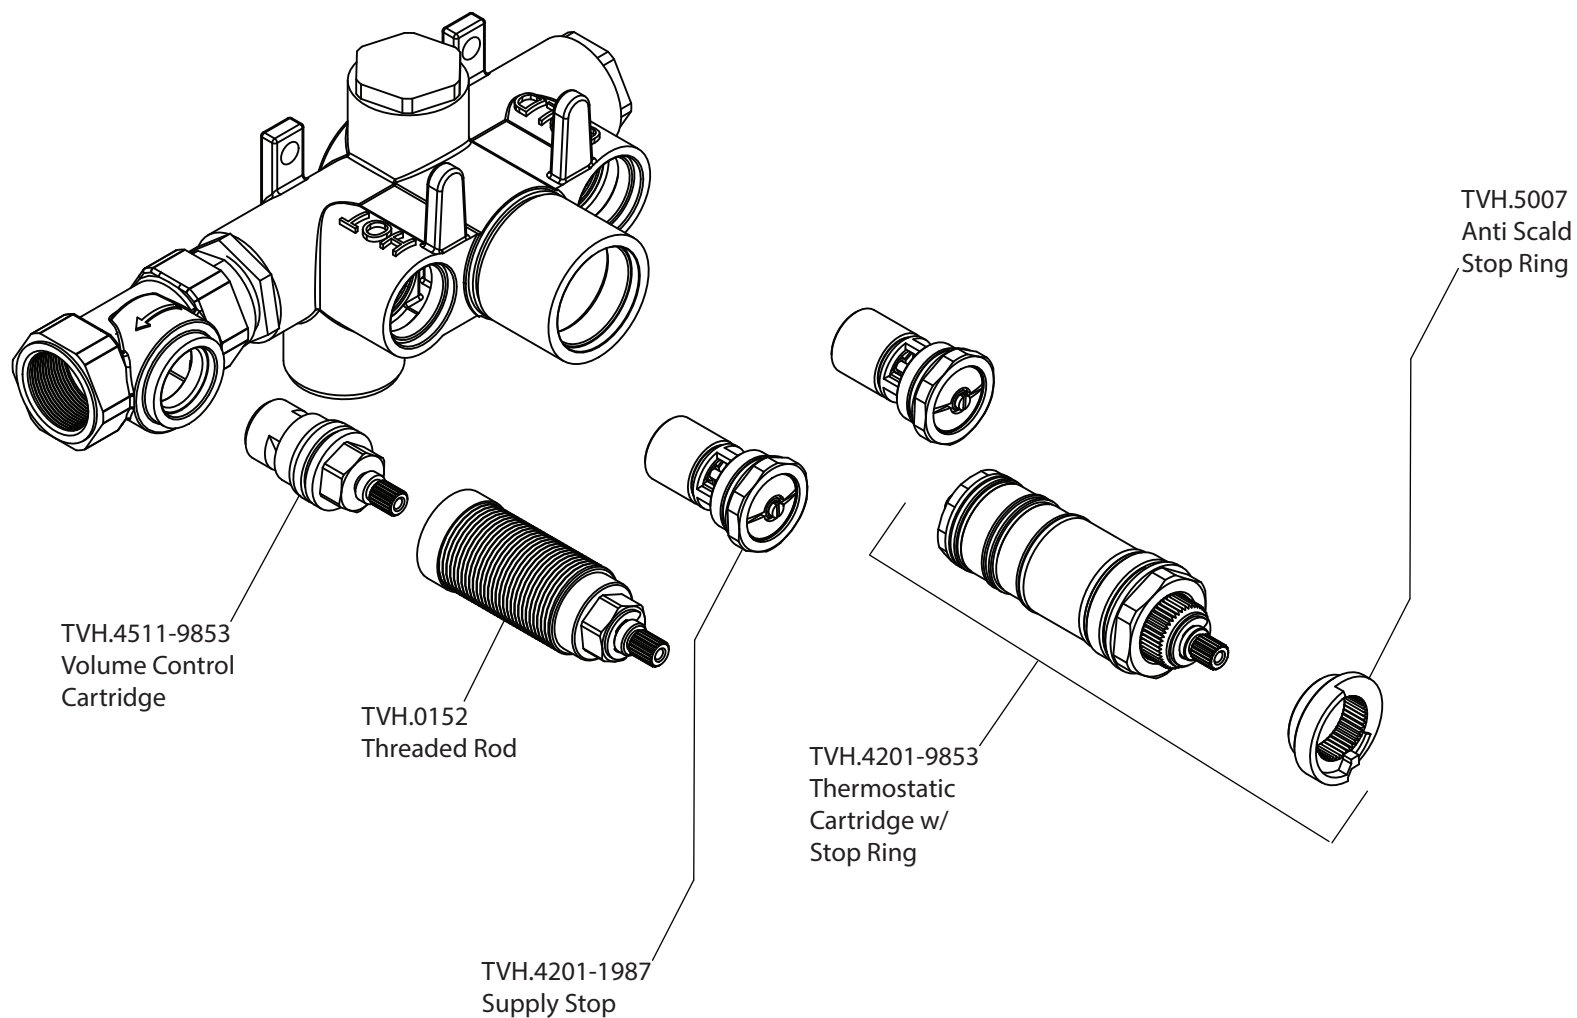

Product Parts Breakdown

▲ Specify Finish

Model No. 260.7000

Ver 2.53

isenberg[®] *by* **FLUSSO**
LUXURY PLUMBING FIXTURES

Product Parts Breakdown

▲ Specify Finish

Model No. HSB.10R

Ver 2.53

isenberg[®] *by* **FLUSSO**
LUXURY PLUMBING FIXTURES

Product Parts Breakdown

▲ Specify Finish

Model No. HS1040

Ver 2.53

isenberg[®] *by* **FLUSSO**
LUXURY PLUMBING FIXTURES

Product Parts Breakdown

▲ Specify Finish

Model No. 260.4000VT **Ver** 2.55

isenberg® *by* **FLUSSO**
LUXURY PLUMBING FIXTURES

Product Parts Breakdown

Model No. TVH.2693

Ver 2.53

isenberg[®] *by* **FLUSSO**
LUXURY PLUMBING FIXTURES