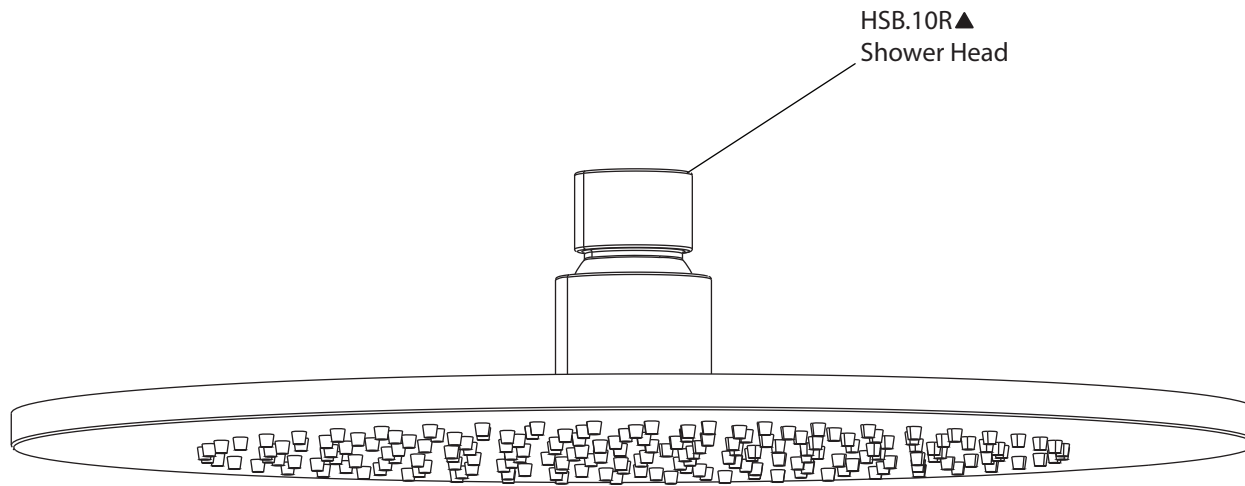

Product Parts Breakdown

▲ Specify Finish

Model No. 260.7000

Ver 2.53

isenberg[®] *by* **FLUSSO**
LUXURY PLUMBING FIXTURES

Product Parts Breakdown

▲ Specify Finish

Model No. HSB.10R

Ver 2.53

isenberg[®] *by* **FLUSSO**
LUXURY PLUMBING FIXTURES

Product Parts Breakdown

▲ Specify Finish

Model No. HS1040

Ver 2.53

isenberg[®] *by* **FLUSSO**
LUXURY PLUMBING FIXTURES

Product Parts Breakdown

▲ Specify Finish

Model No. 260.4000VT **Ver** 2.55

isenberg® *by* **FLUSSO**
LUXURY PLUMBING FIXTURES

Product Parts Breakdown

Model No. TVH.2693

Ver 2.53

isenberg[®] *by* **FLUSSO**
LUXURY PLUMBING FIXTURES