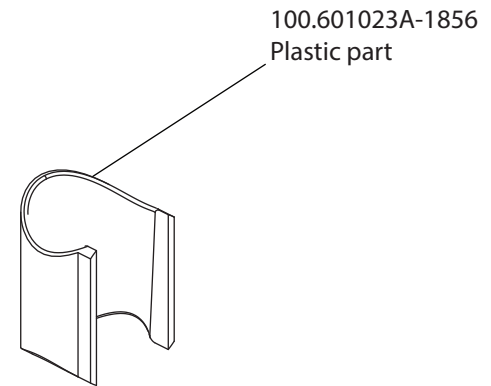

# Product Parts Breakdown

Model No. TVH.2717F

Ver 2.54

isenberg<sup>®</sup> by FLUSSO  
LUXURY PLUMBING FIXTURES

# Product Parts Breakdown

▲ Specify Finish

**Model No.** HS1004H

**Ver** 2.55

**isenberg**<sup>®</sup> *by* **FLUSSO**  
LUXURY PLUMBING FIXTURES

# Product Parts Breakdown

**Model No.** HS8008

**Ver** 2.54

**isenberg**<sup>®</sup> *by* **FLUSSO**  
LUXURY PLUMBING FIXTURES