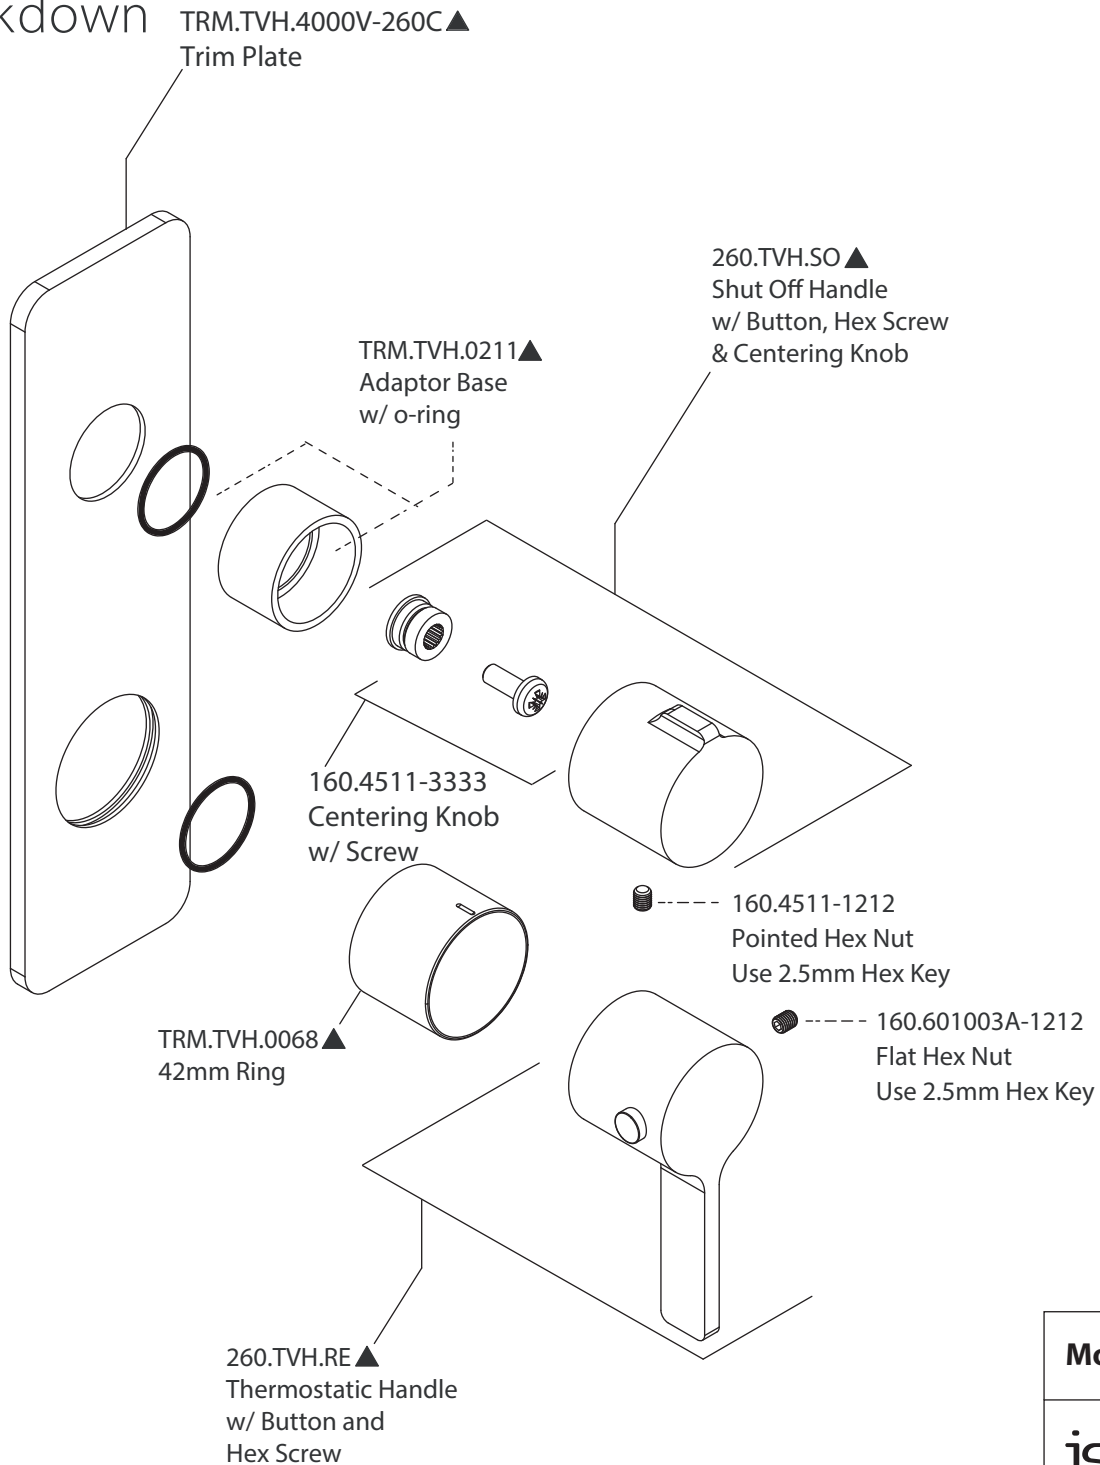

# Product Parts Breakdown

▲ Specify Finish

**Model No.** HSB.10R

**Ver** 2.53

**isenberg**<sup>®</sup> *by* **FLUSSO**  
LUXURY PLUMBING FIXTURES

# Product Parts Breakdown

▲ Specify Finish

**Model No.** HS1040

**Ver** 2.53

**isenberg**<sup>®</sup> *by* **FLUSSO**  
LUXURY PLUMBING FIXTURES

# Product Parts Breakdown

**Model No.** 260.4000VT      **Ver** 2.55

# Product Parts Breakdown

Model No. TVH.2717F

Ver 2.54

isenberg<sup>®</sup> by FLUSSO  
LUXURY PLUMBING FIXTURES