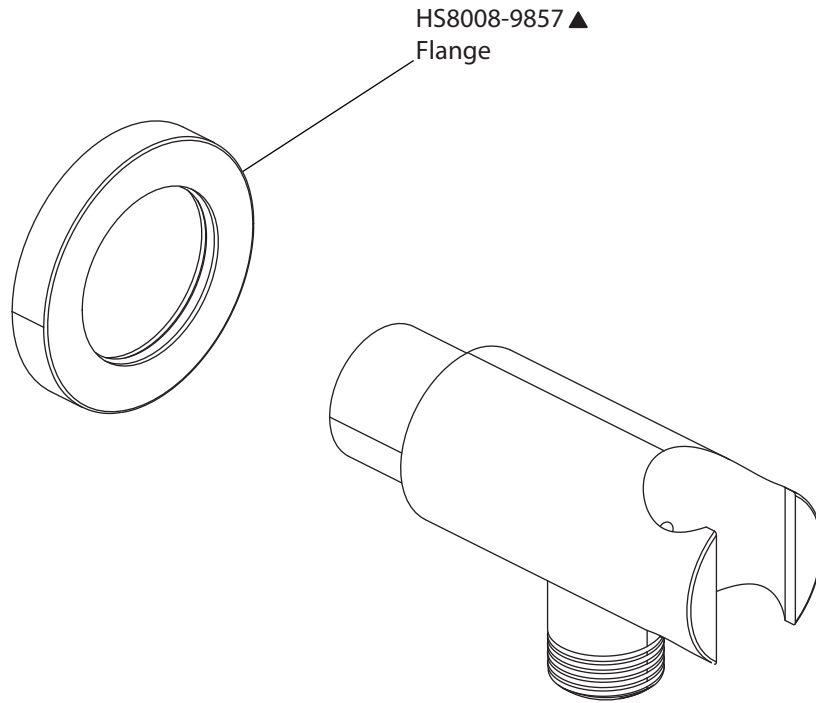

# Product Parts Breakdown

Model No. TVH.2717F

Ver 2.54

isenberg<sup>®</sup> by FLUSSO  
LUXURY PLUMBING FIXTURES

# Product Parts Breakdown

▲ Specify Finish

**Model No.** HS1004H

**Ver** 2.55

**isenberg**<sup>®</sup> *by* **FLUSSO**  
LUXURY PLUMBING FIXTURES

# Product Parts Breakdown

**Model No.** HS8008

**Ver** 2.54

**isenberg**<sup>®</sup> *by* **FLUSSO**  
LUXURY PLUMBING FIXTURES