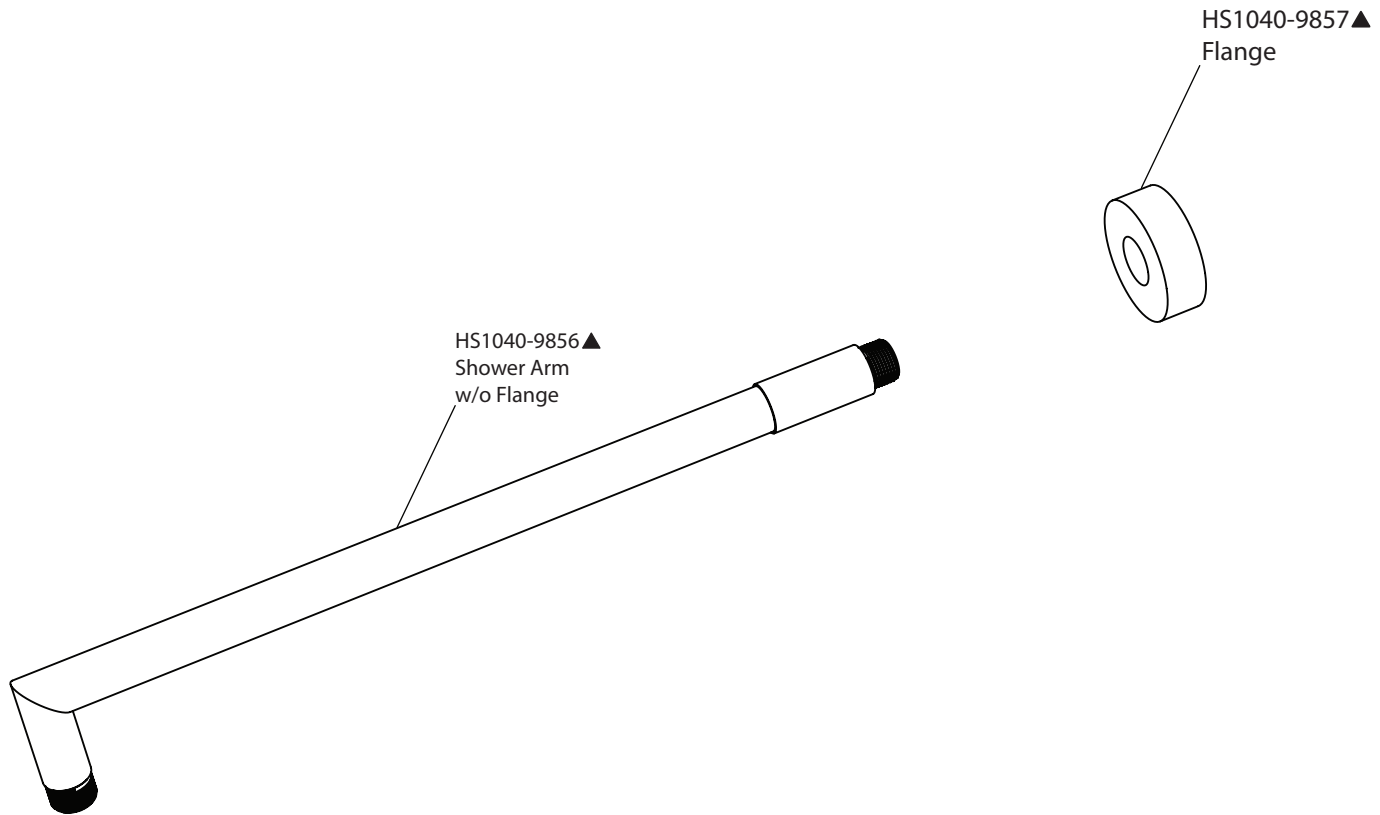

# Product Parts Breakdown

▲ Specify Finish

**Model No.** HSB.10R

**Ver** 2.53

**isenberg**<sup>®</sup> *by* **FLUSSO**  
LUXURY PLUMBING FIXTURES

# Product Parts Breakdown

▲ Specify Finish

**Model No.** HS1040

**Ver** 2.53

**isenberg**<sup>®</sup> *by* **FLUSSO**  
LUXURY PLUMBING FIXTURES

# Product Parts Breakdown

**Model No.** 260.4000VT      **Ver** 2.55

# Product Parts Breakdown

Model No. TVH.2717F

Ver 2.54

isenberg<sup>®</sup> by FLUSSO  
LUXURY PLUMBING FIXTURES