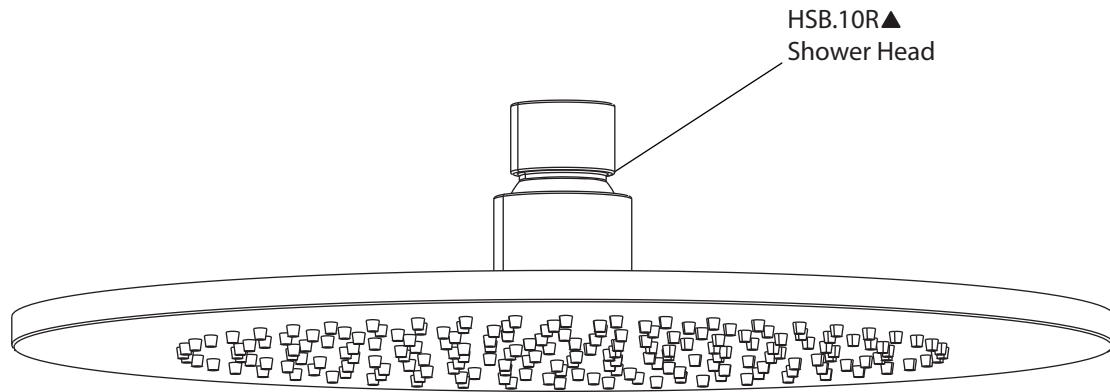

# Product Parts Breakdown

**Model No.** 260.7250

**Ver** 2.53

**isenberg**<sup>®</sup> *by* **FLUSSO**  
LUXURY PLUMBING FIXTURES

# Product Parts Breakdown

▲ Specify Finish

**Model No.** HSB.10R

**Ver** 2.53

**isenberg**<sup>®</sup> *by* **FLUSSO**  
LUXURY PLUMBING FIXTURES

# Product Parts Breakdown

▲ Specify Finish

**Model No.** HS1040

**Ver** 2.53

**isenberg**<sup>®</sup> *by* **FLUSSO**  
LUXURY PLUMBING FIXTURES

# Product Parts Breakdown

Model No. TVH.2717F

Ver 2.54

isenberg<sup>®</sup> by FLUSSO  
LUXURY PLUMBING FIXTURES