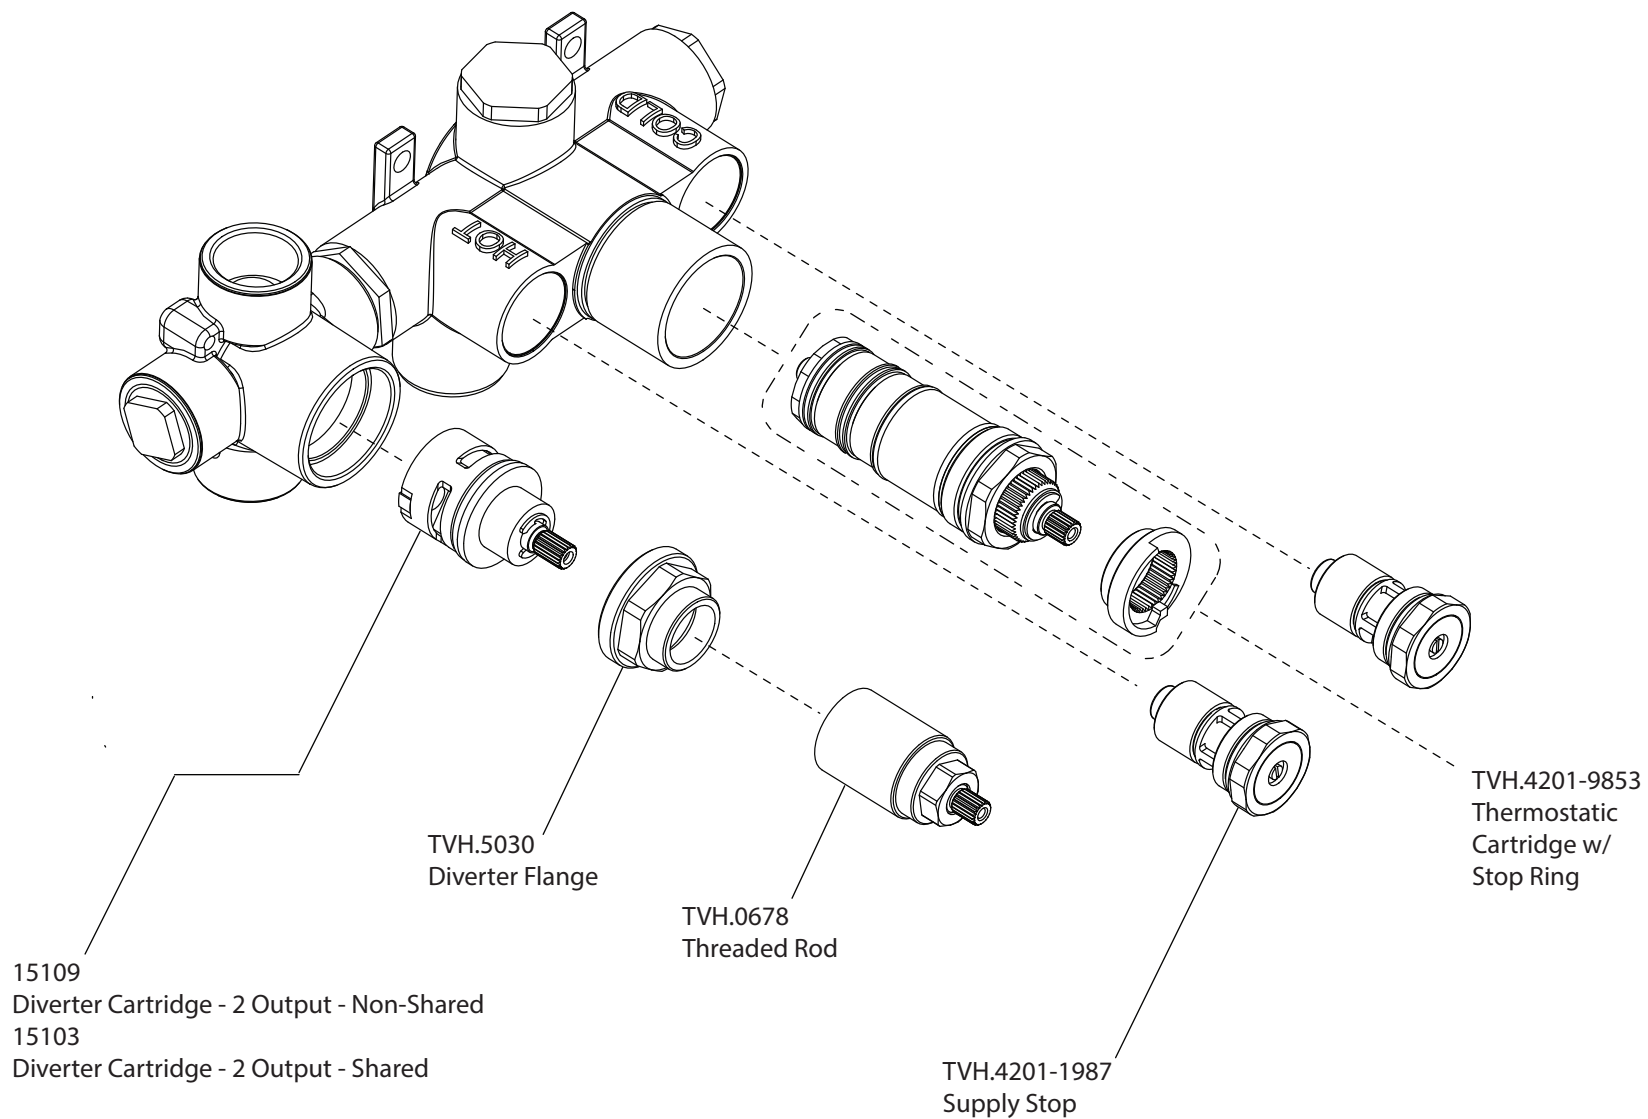

# Product Parts Breakdown

▲ Specify Finish

**Model No.** HSB.10R

**Ver** 2.53

**isenberg**<sup>®</sup> *by* **FLUSSO**  
LUXURY PLUMBING FIXTURES

# Product Parts Breakdown

▲ Specify Finish

**Model No.** HS1040

**Ver** 2.53

**isenberg**<sup>®</sup> *by* **FLUSSO**  
LUXURY PLUMBING FIXTURES

# Product Parts Breakdown

**Model No.** 260.4000VT      **Ver** 2.55

# Product Parts Breakdown

Model No. TVH.2717F

Ver 2.54

isenberg<sup>®</sup> by FLUSSO  
LUXURY PLUMBING FIXTURES