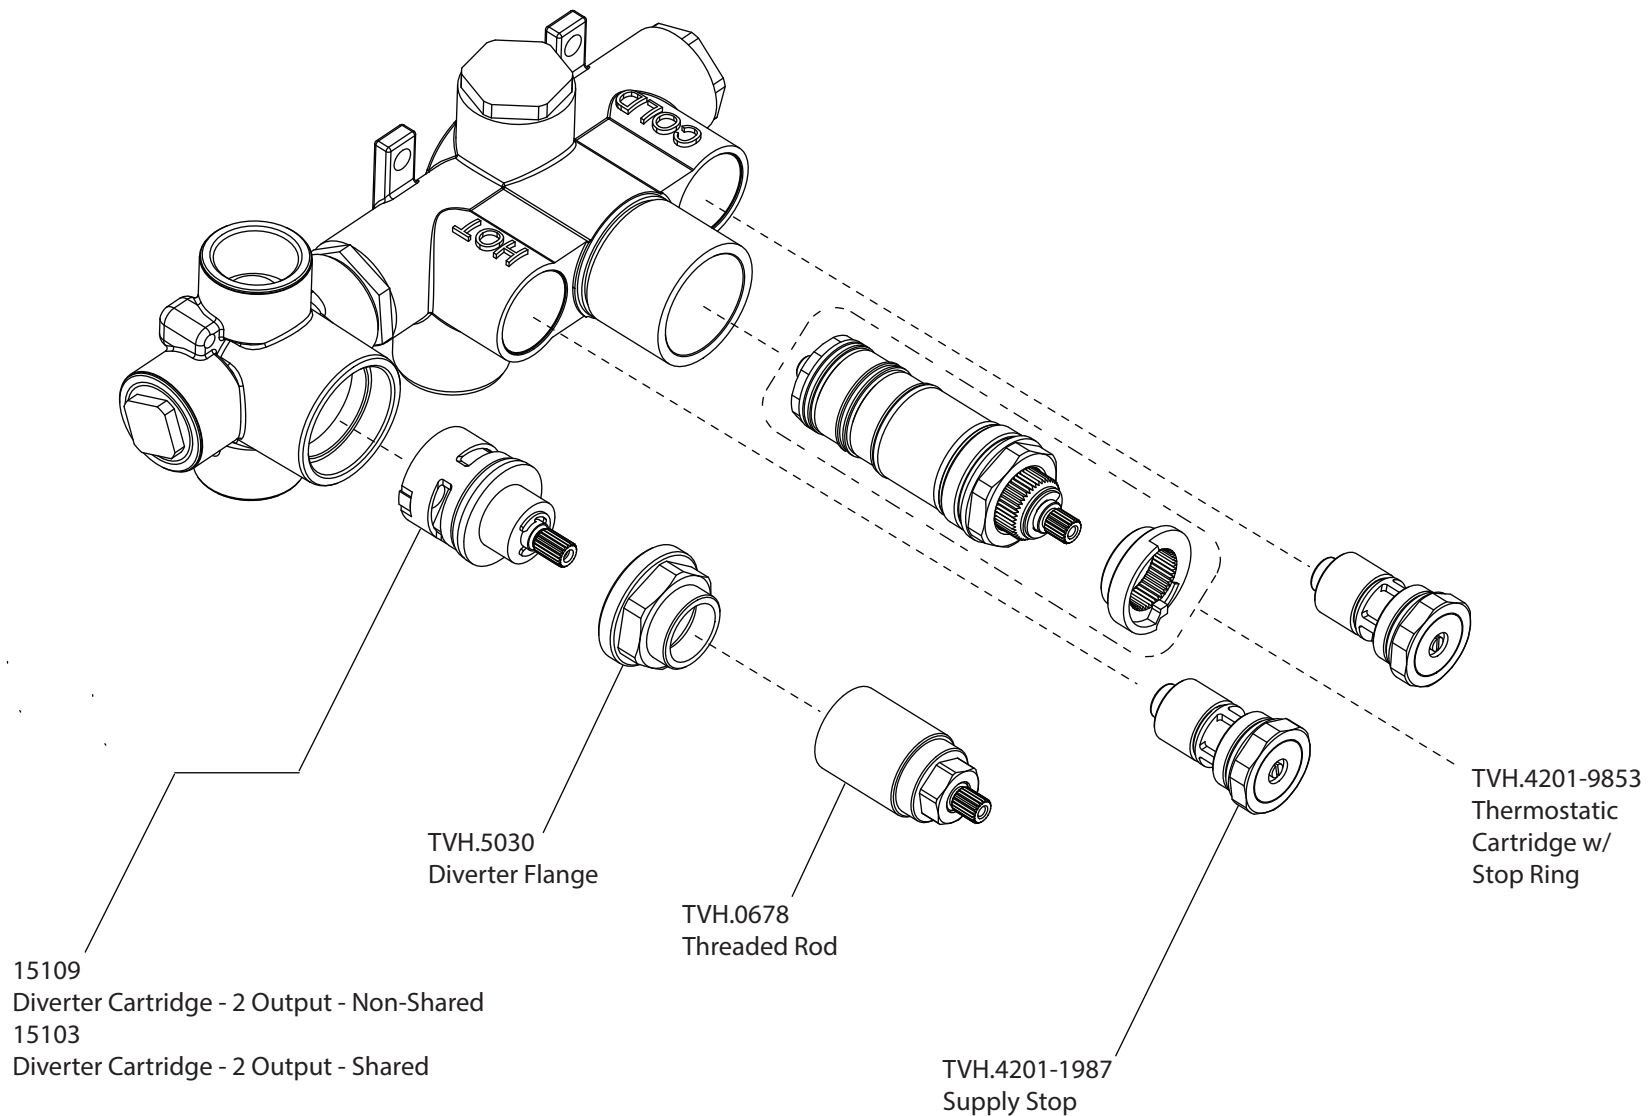

# Product Parts Breakdown

▲ Specify Finish

**Model No.** HSB.10R

**Ver** 2.53

**isenberg**<sup>®</sup> *by* **FLUSSO**  
LUXURY PLUMBING FIXTURES

# Product Parts Breakdown

▲ Specify Finish

**Model No.** HS1040

**Ver** 2.53

**isenberg**® *by* **FLUSSO**  
LUXURY PLUMBING FIXTURES

# Product Parts Breakdown

**Model No.** 260.4000VT      **Ver** 2.55

# Product Parts Breakdown

Model No. TVH.2717F

Ver 2.53

isenberg<sup>®</sup> by FLUSSO  
LUXURY PLUMBING FIXTURES