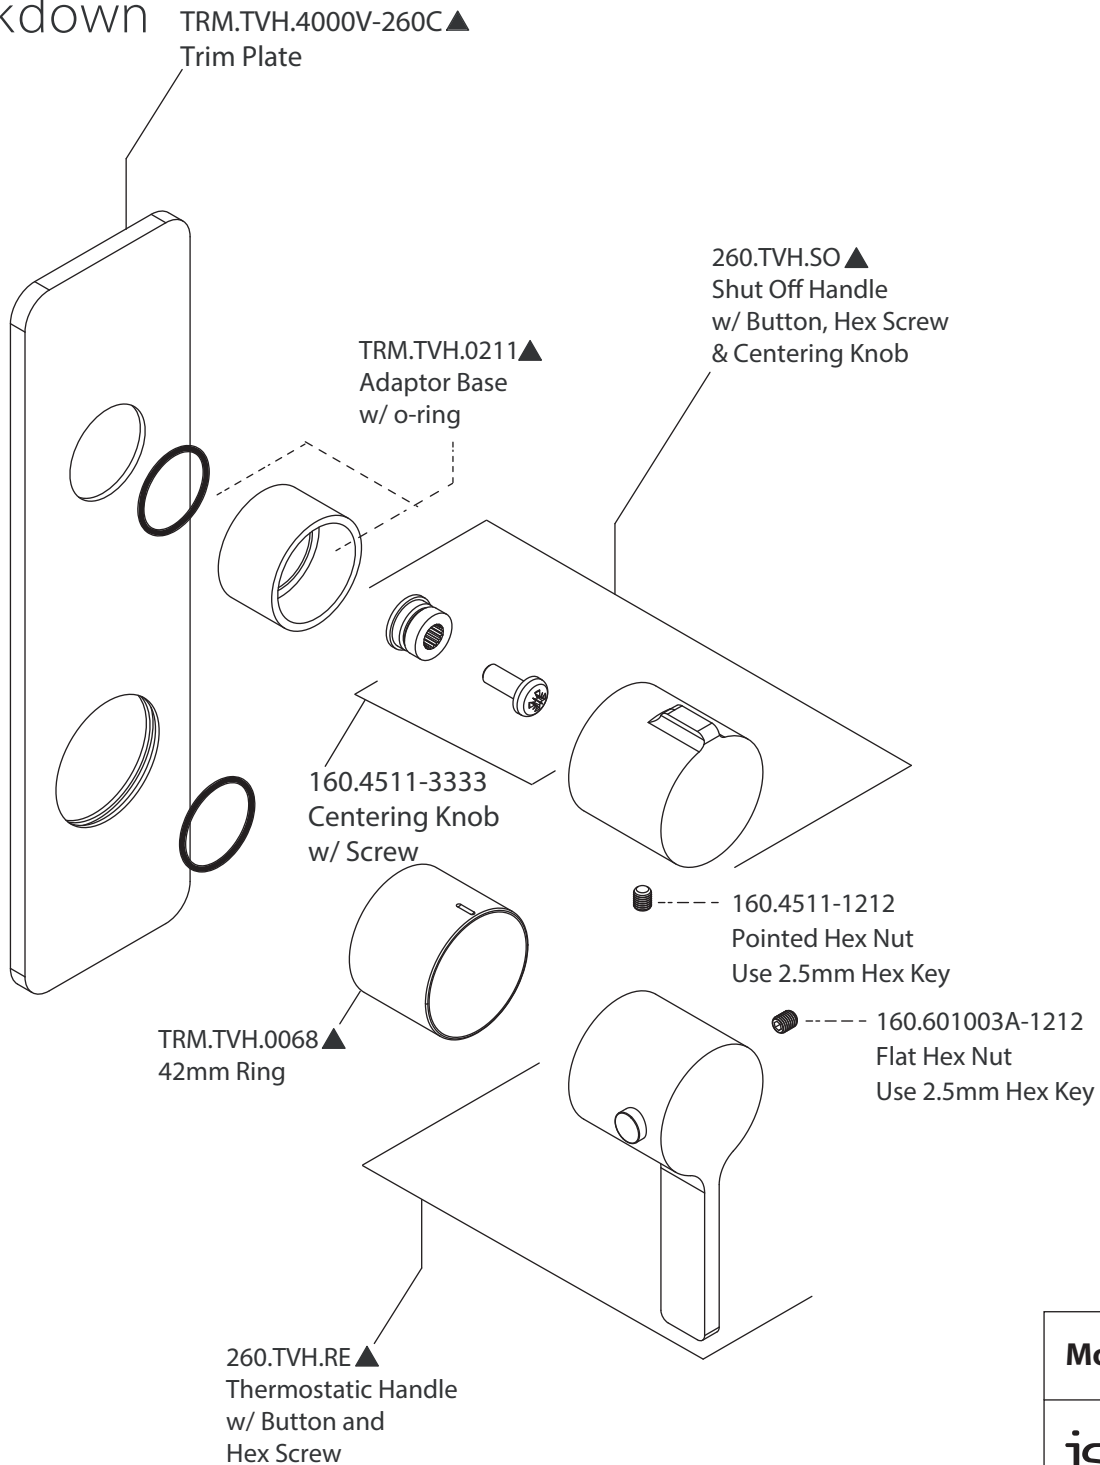

# Product Parts Breakdown

▲ Specify Finish

**Model No.** HSB.10R

**Ver** 2.53

**isenberg**<sup>®</sup> *by* **FLUSSO**  
LUXURY PLUMBING FIXTURES

# Product Parts Breakdown

▲ Specify Finish

**Model No.** HS1040

**Ver** 2.53

**isenberg**® *by* **FLUSSO**  
LUXURY PLUMBING FIXTURES

# Product Parts Breakdown

**Model No.** 260.4000VT      **Ver** 2.55

# Product Parts Breakdown

Model No. TVH.2717F

Ver 2.53

isenberg<sup>®</sup> by FLUSSO  
LUXURY PLUMBING FIXTURES