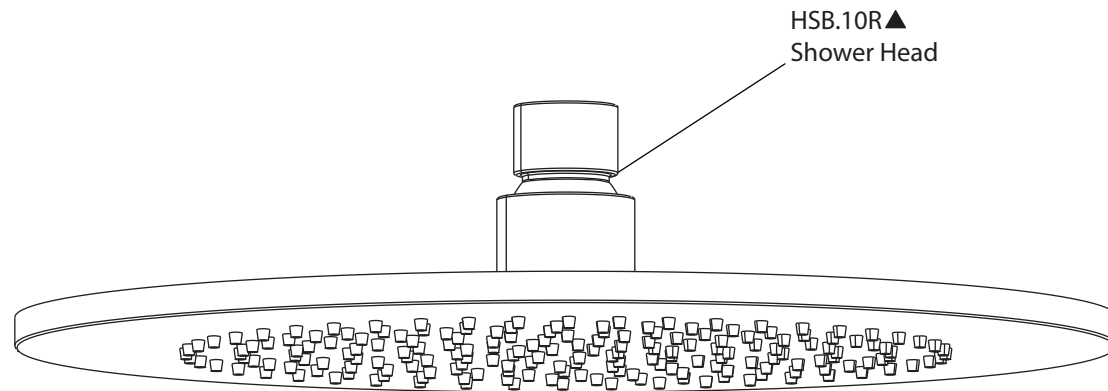

# Product Parts Breakdown

**Model No.** 260.7350

**Ver** 2.53

**isenberg**<sup>®</sup> *by* **FLUSSO**  
LUXURY PLUMBING FIXTURES

# Product Parts Breakdown

▲ Specify Finish

**Model No.** HSB.10R

**Ver** 2.53

**isenberg**<sup>®</sup> *by* **FLUSSO**  
LUXURY PLUMBING FIXTURES

# Product Parts Breakdown

**Model No.** 260.4000VT      **Ver** 2.55

# Product Parts Breakdown

Model No. TVH.2717F

Ver 2.53

isenberg<sup>®</sup> by FLUSSO  
LUXURY PLUMBING FIXTURES