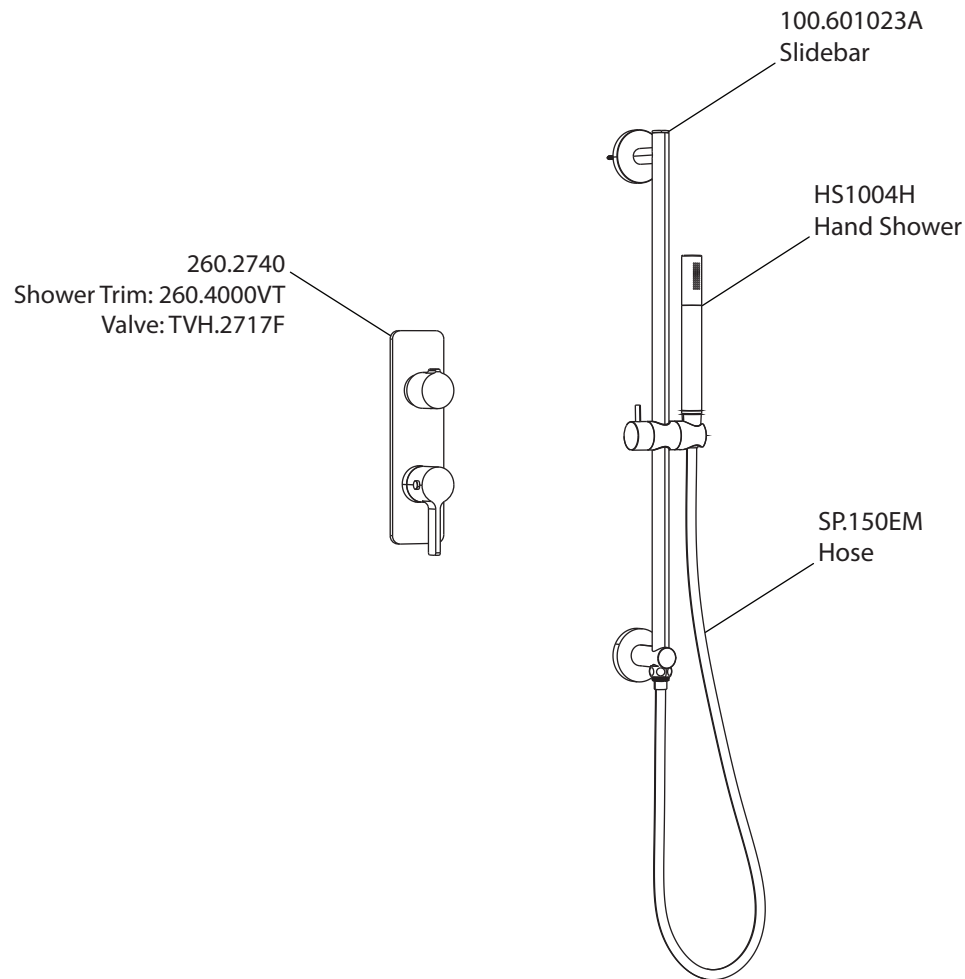

# Product Parts Breakdown

**Model No.** 260.7350

**Ver** 2.53

**isenberg**<sup>®</sup> *by* **FLUSSO**  
LUXURY PLUMBING FIXTURES

# Product Parts Breakdown

▲ Specify Finish

**Model No.** HSB.10R

**Ver** 2.53

**isenberg**<sup>®</sup> *by* **FLUSSO**  
LUXURY PLUMBING FIXTURES

# Product Parts Breakdown

**Model No.** 260.4000VT      **Ver** 2.55

# Product Parts Breakdown

Model No. TVH.2717F

Ver 2.53

isenberg<sup>®</sup> by FLUSSO  
LUXURY PLUMBING FIXTURES