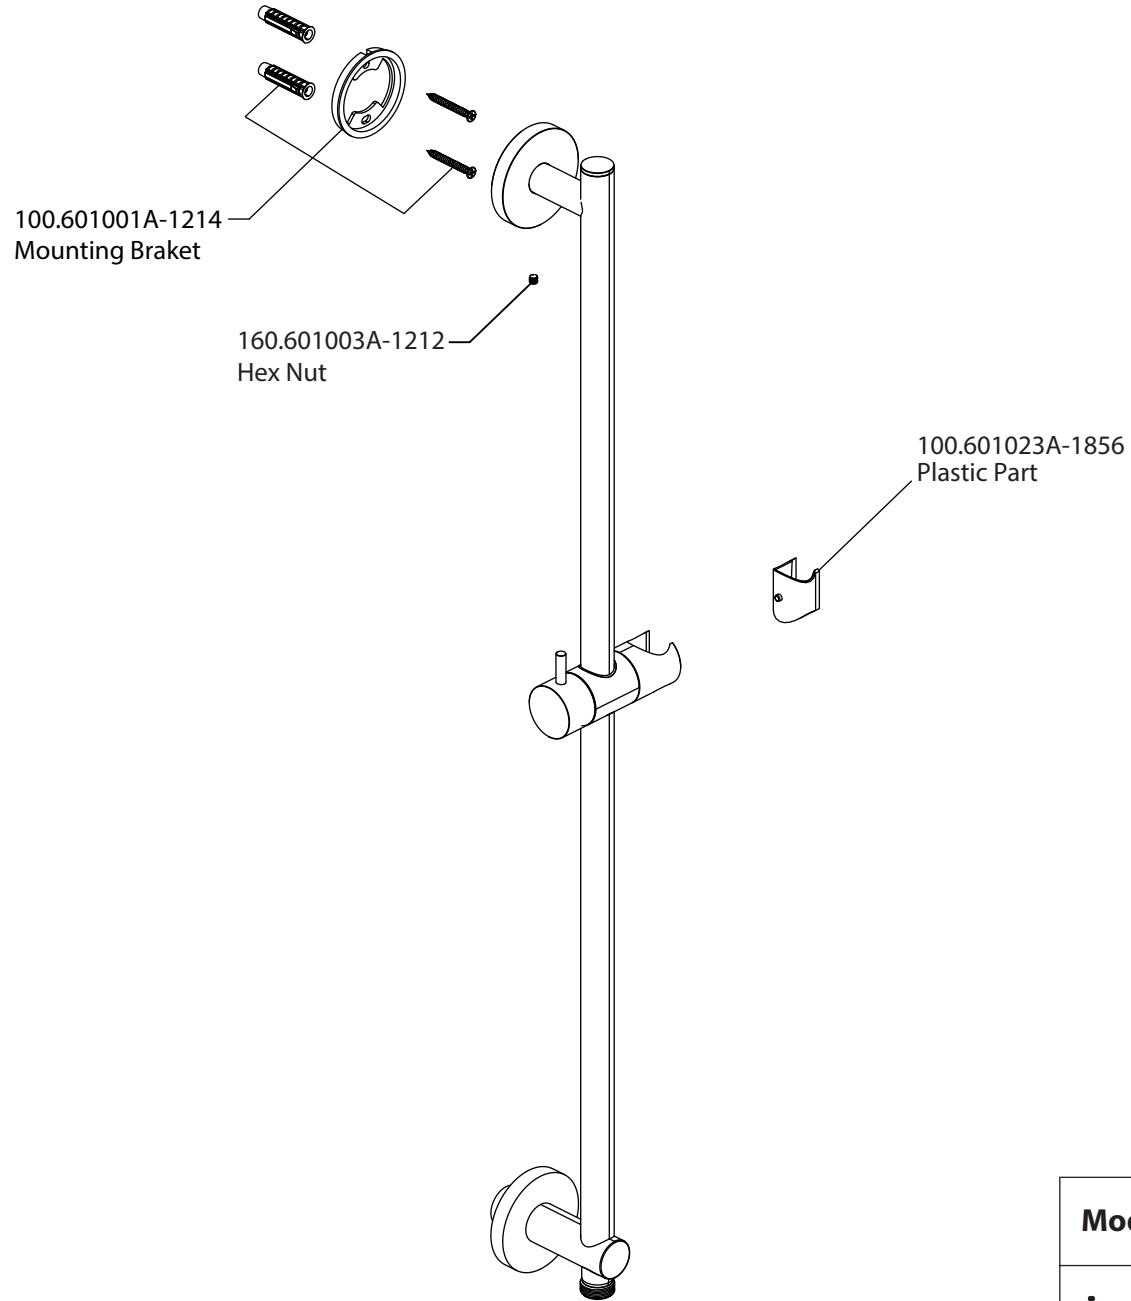

# Product Parts Breakdown

**Model No.** 260.4000VT      **Ver** 2.55

# Product Parts Breakdown

Model No. TVH.2717F

Ver 2.53

isenberg<sup>®</sup> by FLUSSO  
LUXURY PLUMBING FIXTURES

# Product Parts Breakdown

▲ Specify Finish

**Model No.** HS1004H

**Ver** 2.55

**isenberg**<sup>®</sup> *by* **FLUSSO**  
LUXURY PLUMBING FIXTURES

# Product Parts Breakdown

**Model No.** 100.601023A **Ver** 2.55

**isenberg**<sup>®</sup> *by* **FLUSSO**  
LUXURY PLUMBING FIXTURES