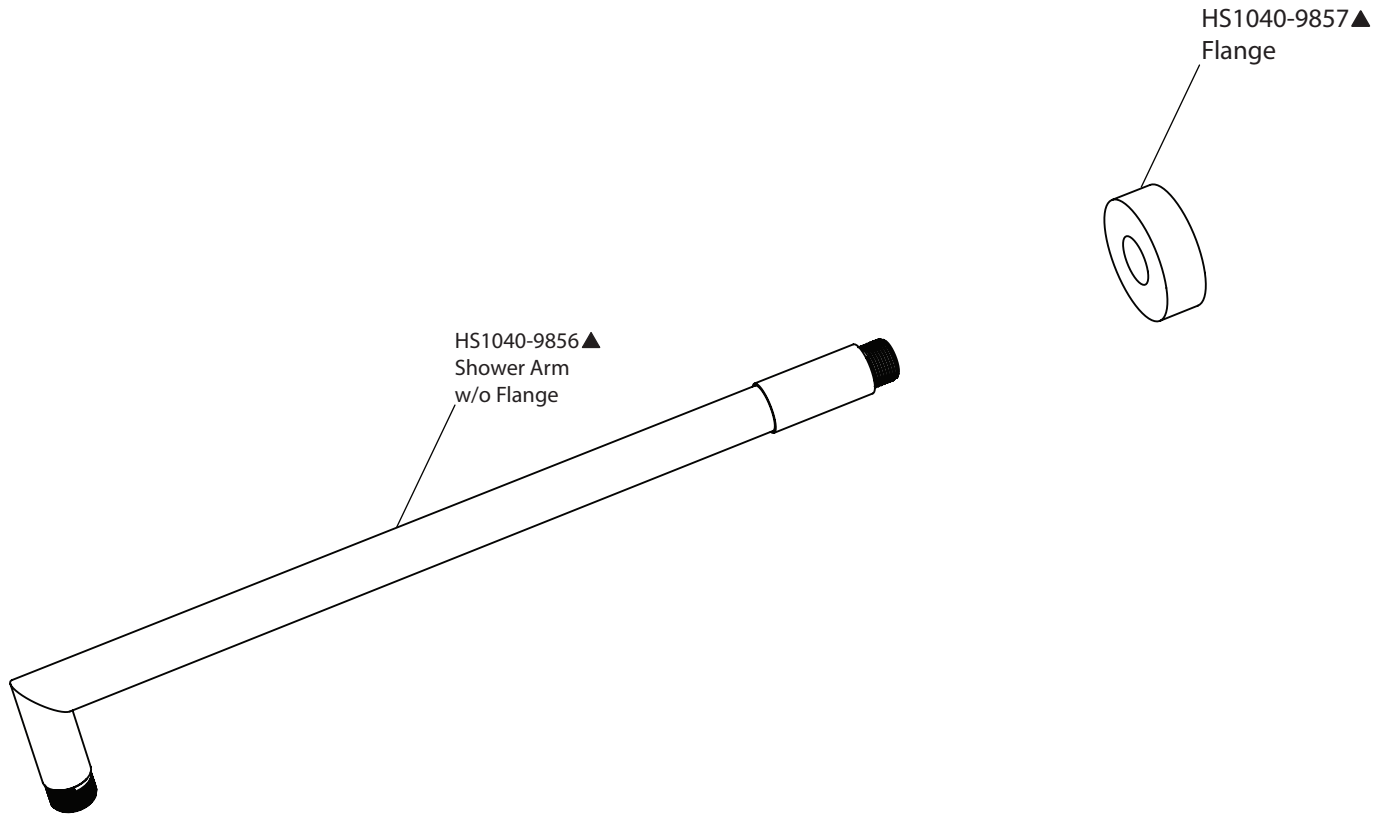

# Product Parts Breakdown

▲ Specify Finish

**Model No.** HSB.10R

**Ver** 2.53

**isenberg**<sup>®</sup> *by* **FLUSSO**  
LUXURY PLUMBING FIXTURES

# Product Parts Breakdown

▲ Specify Finish

**Model No.** HS1040

**Ver** 2.53

**isenberg**® *by* **FLUSSO**  
LUXURY PLUMBING FIXTURES

# Product Parts Breakdown

**Model No.** 260.4000VT      **Ver** 2.55

# Product Parts Breakdown

Model No. TVH.2717F

Ver 2.53

isenberg<sup>®</sup> by FLUSSO  
LUXURY PLUMBING FIXTURES