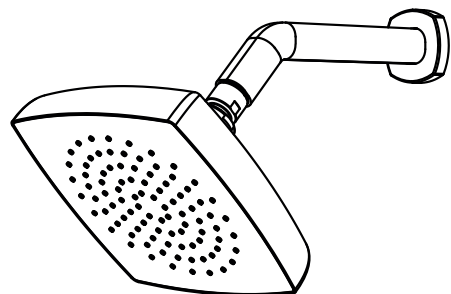

RHW.7C | 7" Brass Shower Head With 8" Wall Mount Shower Arm

SPECIFICATIONS:

- Solid Brass construction
- With Swivel action
- Shower arm has sliding flange

STANDARDS:

- ASME A112.18.1 / CSA B125.1

Technical Diagram