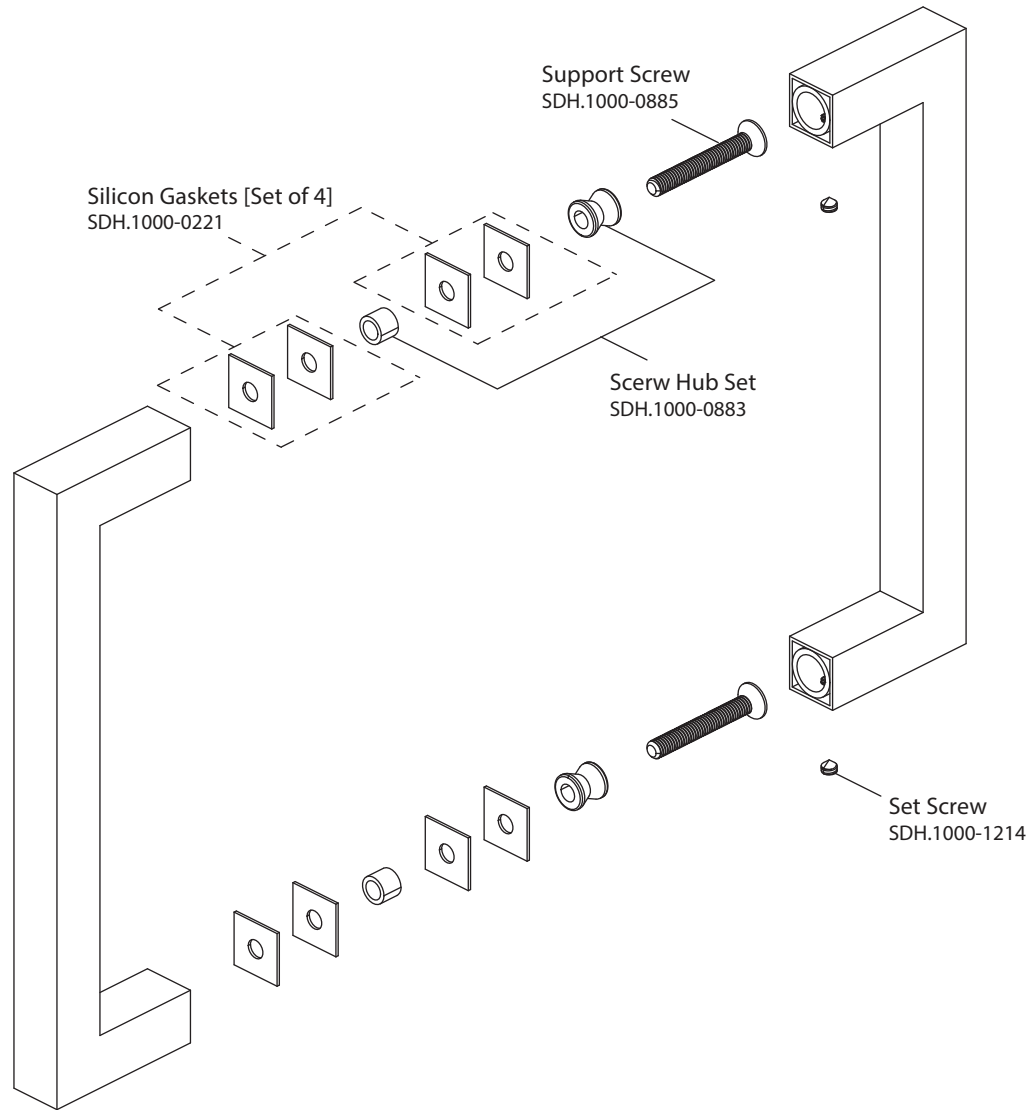

Product Parts Breakdown

isenberg[®]
LUXURY PLUMBING FIXTURES

— *by* FLUSSO —

SDH.1000