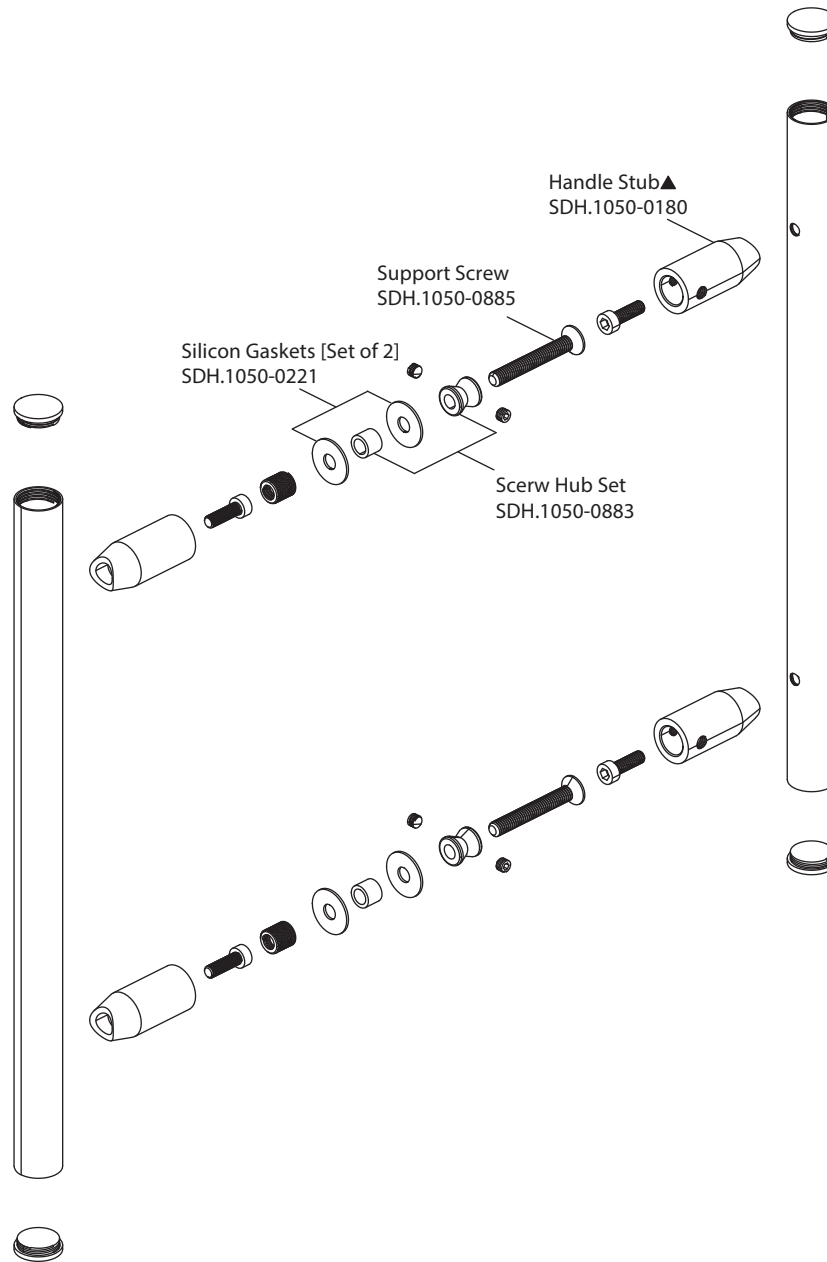

Product Parts Breakdown

▲ Specify Finish

isenberg[®]
LUXURY PLUMBING FIXTURES

— by FLUSSO —

SDH.1050

Ver 2.53