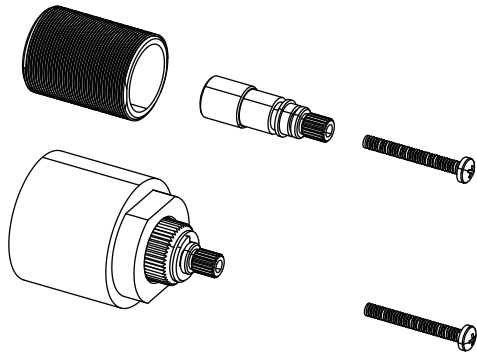

TVH.4101E | 1.40" Extension For Use With TVH Thermostatic Valve

SPECIFICATIONS:

- Extension kit for the below valves"
 - TVH.4101
 - TVH.4420F
 - TVH.4301F
 - TVH.2693
 - TVH.2717F
 - TVH.2705F
- Solid Brass Construction

Technical Diagram