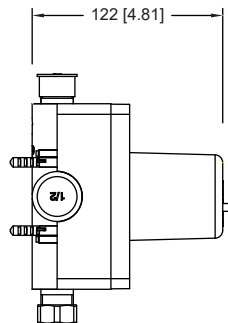

UF.2200 | 1-Way Shower Trim Set With Pressure Balance Valve

SPECIFICATIONS:

- Solid Brass Trim & Handle set
- Includes Pressure balance valve (PBV1005AS**) w/ service stops
- Lift Handle to control volume. Turn left for hot, right for cold.
- Pressure Balance Valve Flow Rate - 5.5 GPM @ 60 PSI
- Extension Available - PBV.E185**

STANDARDS:

- ASME A112.18.1 / CSA B125.1

+

Trim
[UF.2200T**]

Valve
[PBV1005AS**]

** Denotes Finish (CP Or BN)

Technical Diagram

See Spec Sheet For
PBV1005AS For Detailed
Information On Valve.

PBV1005AS | Single Control Pressure Balance Valve Page 1 of 2

SPECIFICATIONS:

- Lift Handle to control volume. Turn left for hot, right for cold.
- Pressure Balance Valve Flow Rate - 5.5 GPM @ 60 PSI
- Extension Available - PBV.E185**

STANDARDS:

- ASME A112.18.1 / CSA B125.1

Technical Diagram

PBV1005AS | Single Control Pressure Balance Valve Page 2 of 2

Water Flow Diagram