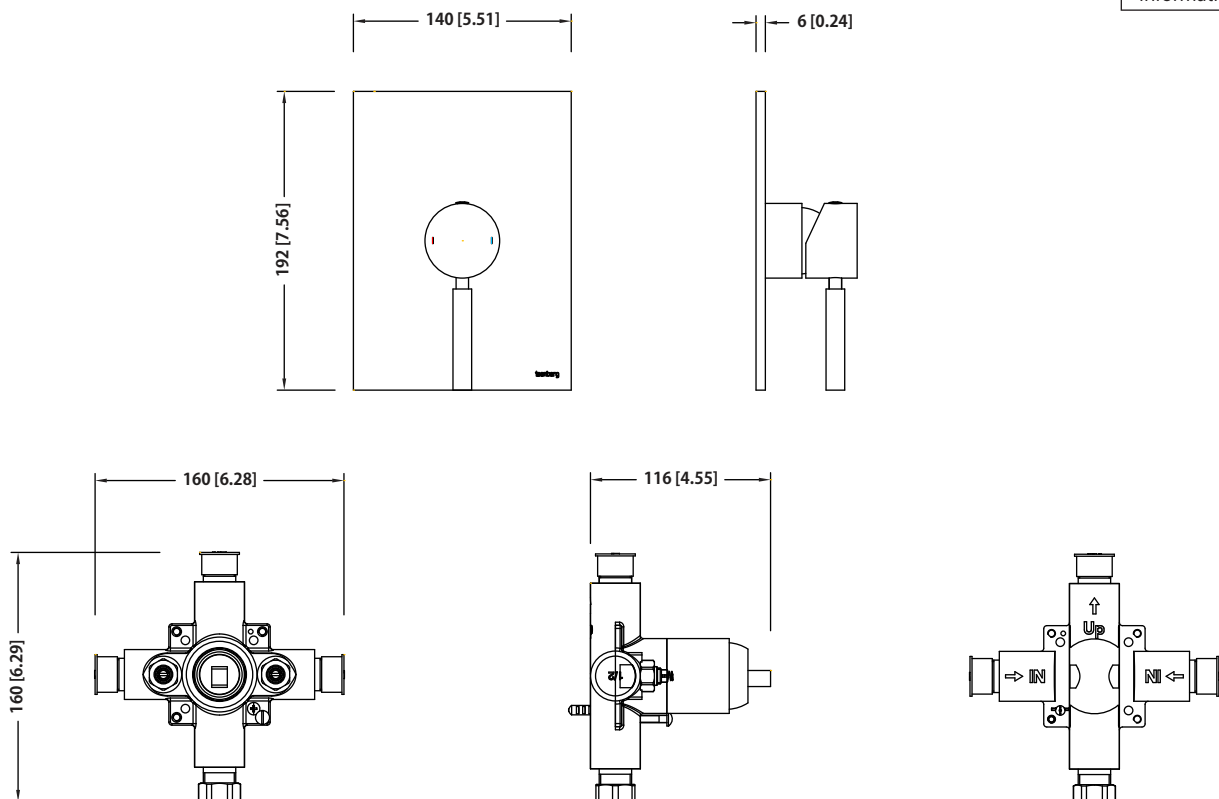

UF.2200 | 1-Way Shower Trim Set With Pressure Balance Valve

SPECIFICATIONS:

- Solid Brass Trim & Handle set
- Includes Pressure balance valve (PBV1005AS**) w/ service stops
- Lift Handle to control volume. Turn left for hot, right for cold.
- Pressure Balance Valve Flow Rate - 5.5 GPM @ 60 PSI
- Extension Available - PBV.E185**

STANDARDS:

- ASME A112.18.1 / CSA B125.1

+

Trim
[UF.2200T**]

Valve
[PBV1005AS**]

** Denotes Finish (CP Or BN)

Technical Diagram

See Spec Sheet For
PBV1005AS For Detailed
Information On Valve.

PBV1005AS | Single Control Pressure Balance Valve Page 1 of 2

SPECIFICATIONS:

- Lift Handle to control volume. Turn left for hot, right for cold.
- Pressure Balance Valve Flow Rate - 5.5 GPM @ 60 PSI
- Extension Available - PBV.E185**

STANDARDS:

- ASME A112.18.1 / CSA B125.1

Technical Diagram

PBV1005AS | Single Control Pressure Balance Valve Page 2 of 2

Water Flow Diagram