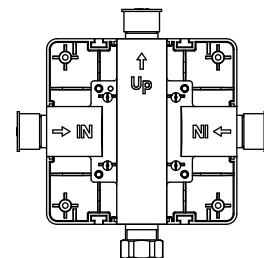

Technical Diagram