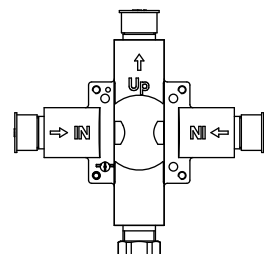

UF.2200 | 1-Way Shower Trim Set With Pressure Balance Valve

SPECIFICATIONS:

- Solid Brass Trim & Handle set
- Includes Pressure balance valve (PBV1005AS**) w/ service stops
- Lift Handle to control volume. Turn left for hot, right for cold.
- Pressure Balance Valve Flow Rate - 5.5 GPM @ 60 PSI
- Extension Available - PBV.E185**

STANDARDS:

- ASME A112.18.1 / CSA B125.1

+

Trim
[UF.2200T**]

Valve
[PBV1005AS**]

** Denotes Finish (CP Or BN)

Technical Diagram

See Spec Sheet For
PBV1005AS For Detailed
Information On Valve.

PBV1005AS | Single Control Pressure Balance Valve Page 1 of 2

SPECIFICATIONS:

- Lift Handle to control volume. Turn left for hot, right for cold.
- Pressure Balance Valve Flow Rate - 5.5 GPM @ 60 PSI
- Extension Available - PBV.E185**

STANDARDS:

- ASME A112.18.1 / CSA B125.1

Technical Diagram

PBV1005AS | Single Control Pressure Balance Valve Page 2 of 2

Water Flow Diagram