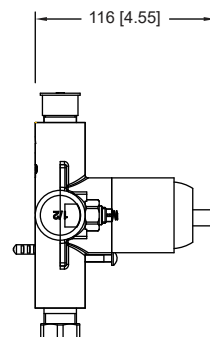

UF.2200 | 1-Way Shower Trim Set With Pressure Balance Valve

SPECIFICATIONS:

- Solid Brass Trim & Handle set
- Includes Pressure balance valve (PBV1005AS**) w/ service stops
- Lift Handle to control volume. Turn left for hot, right for cold.
- Pressure Balance Valve Flow Rate - 5.5 GPM @ 60 PSI
- Extension Available - PBV.E185**

PBV1005AS | Single Control Pressure Balance Valve Page 1 of 2

SPECIFICATIONS:

- Lift Handle to control volume. Turn left for hot, right for cold.
- Pressure Balance Valve Flow Rate - 5.5 GPM @ 60 PSI
- Extension Available - PBV.E185**

STANDARDS:

- ASME A112.18.1 / CSA B125.1

Technical Diagram

PBV1005AS | Single Control Pressure Balance Valve Page 2 of 2

Water Flow Diagram