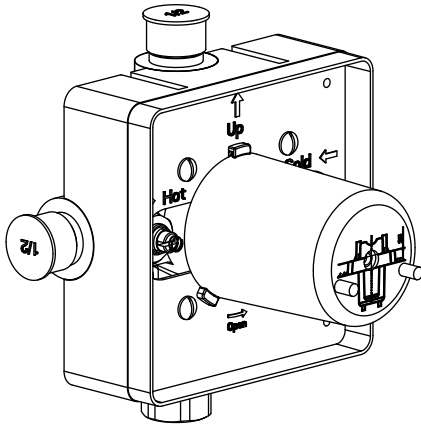

UF.2200 | 1-Way Shower Trim Set With Pressure Balance Valve

SPECIFICATIONS:

- Solid Brass Trim & Handle set
- Includes Pressure balance valve (PBV1005AS**) w/ service stops
- Lift Handle to control volume. Turn left for hot, right for cold.
- Pressure Balance Valve Flow Rate - 5.5 GPM @ 60 PSI
- Extension Available - PBV.E185**

STANDARDS:

- ASME A112.18.1 / CSA B125.1

+

Trim
[UF.2200T**]

Valve
[PBV1005AS**]

** Denotes Finish (CP Or BN)

Technical Diagram

See Spec Sheet For
PBV1005AS For Detailed
Information On Valve.

PBV1005AS | Single Control Pressure Balance Valve Page 1 of 2

SPECIFICATIONS:

- Lift Handle to control volume. Turn left for hot, right for cold.
- Pressure Balance Valve Flow Rate - 5.5 GPM @ 60 PSI
- Extension Available - PBV.E185**

STANDARDS:

- ASME A112.18.1 / CSA B125.1

Technical Diagram

PBV1005AS | Single Control Pressure Balance Valve Page 2 of 2

Water Flow Diagram