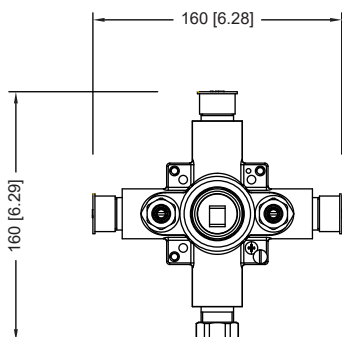

UF.2200 | 1-Way Shower Trim Set With Pressure Balance Valve

SPECIFICATIONS:

- Solid Brass Trim & Handle set
- Includes Pressure balance valve (PBV1005AS**) w/ service stops
- Lift Handle to control volume. Turn left for hot, right for cold.
- Pressure Balance Valve Flow Rate - 5.5 GPM @ 60 PSI
- Extension Available - PBV.E185**

STANDARDS:

- ASME A112.18.1 / CSA B125.1

+

Trim
[UF.2200T**]

Valve
[PBV1005AS**]

** Denotes Finish (CP Or BN)

Technical Diagram

See Spec Sheet For
PBV1005AS For Detailed
Information On Valve.

PBV1005AS | Single Control Pressure Balance Valve Page 1 of 2

SPECIFICATIONS:

- Lift Handle to control volume. Turn left for hot, right for cold.
- Pressure Balance Valve Flow Rate - 5.5 GPM @ 60 PSI
- Extension Available - PBV.E185**

STANDARDS:

- ASME A112.18.1 / CSA B125.1

Technical Diagram

PBV1005AS | Single Control Pressure Balance Valve Page 2 of 2

Water Flow Diagram