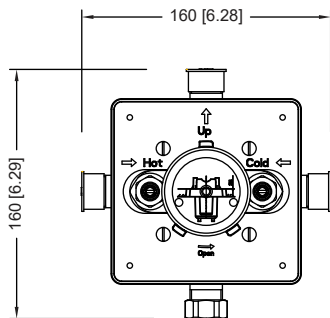

UF.2200 | 1-Way Shower Trim Set With Pressure Balance Valve

SPECIFICATIONS:

- Solid Brass Trim & Handle set
- Includes Pressure balance valve (PBV1005AS**) w/ service stops
- Lift Handle to control volume. Turn left for hot, right for cold.
- Pressure Balance Valve Flow Rate - 5.5 GPM @ 60 PSI
- Extension Available - PBV.E185**

PBV1005AS | Single Control Pressure Balance Valve Page 1 of 2

SPECIFICATIONS:

- Lift Handle to control volume. Turn left for hot, right for cold.
- Pressure Balance Valve Flow Rate - 5.5 GPM @ 60 PSI
- Extension Available - PBV.E185**

STANDARDS:

- ASME A112.18.1 / CSA B125.1

Technical Diagram

PBV1005AS | Single Control Pressure Balance Valve Page 2 of 2

Water Flow Diagram