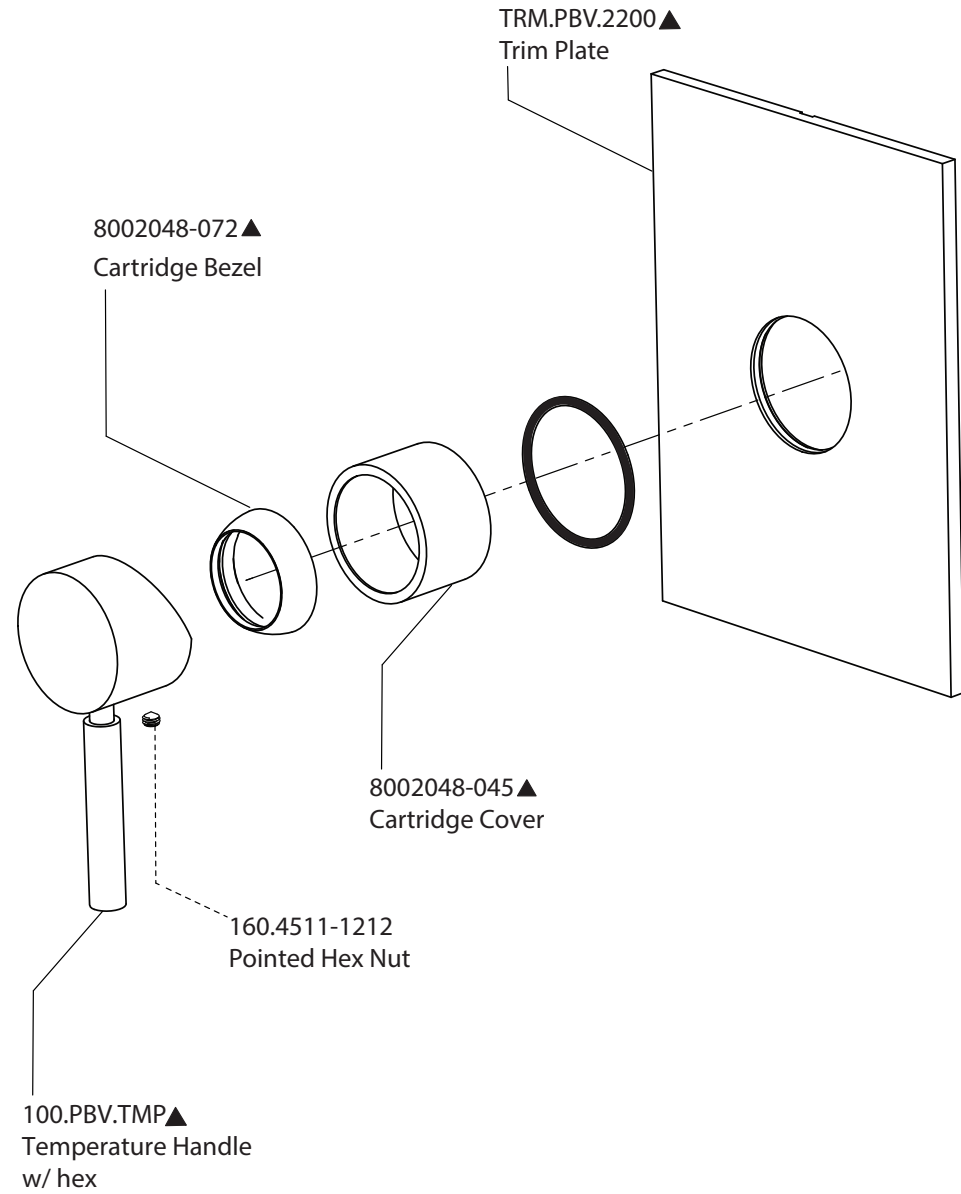

Product Parts Breakdown

Model No. UF.2200T

Ver 2.53

isenberg[®] *by* **FLUSSO**
LUXURY PLUMBING FIXTURES