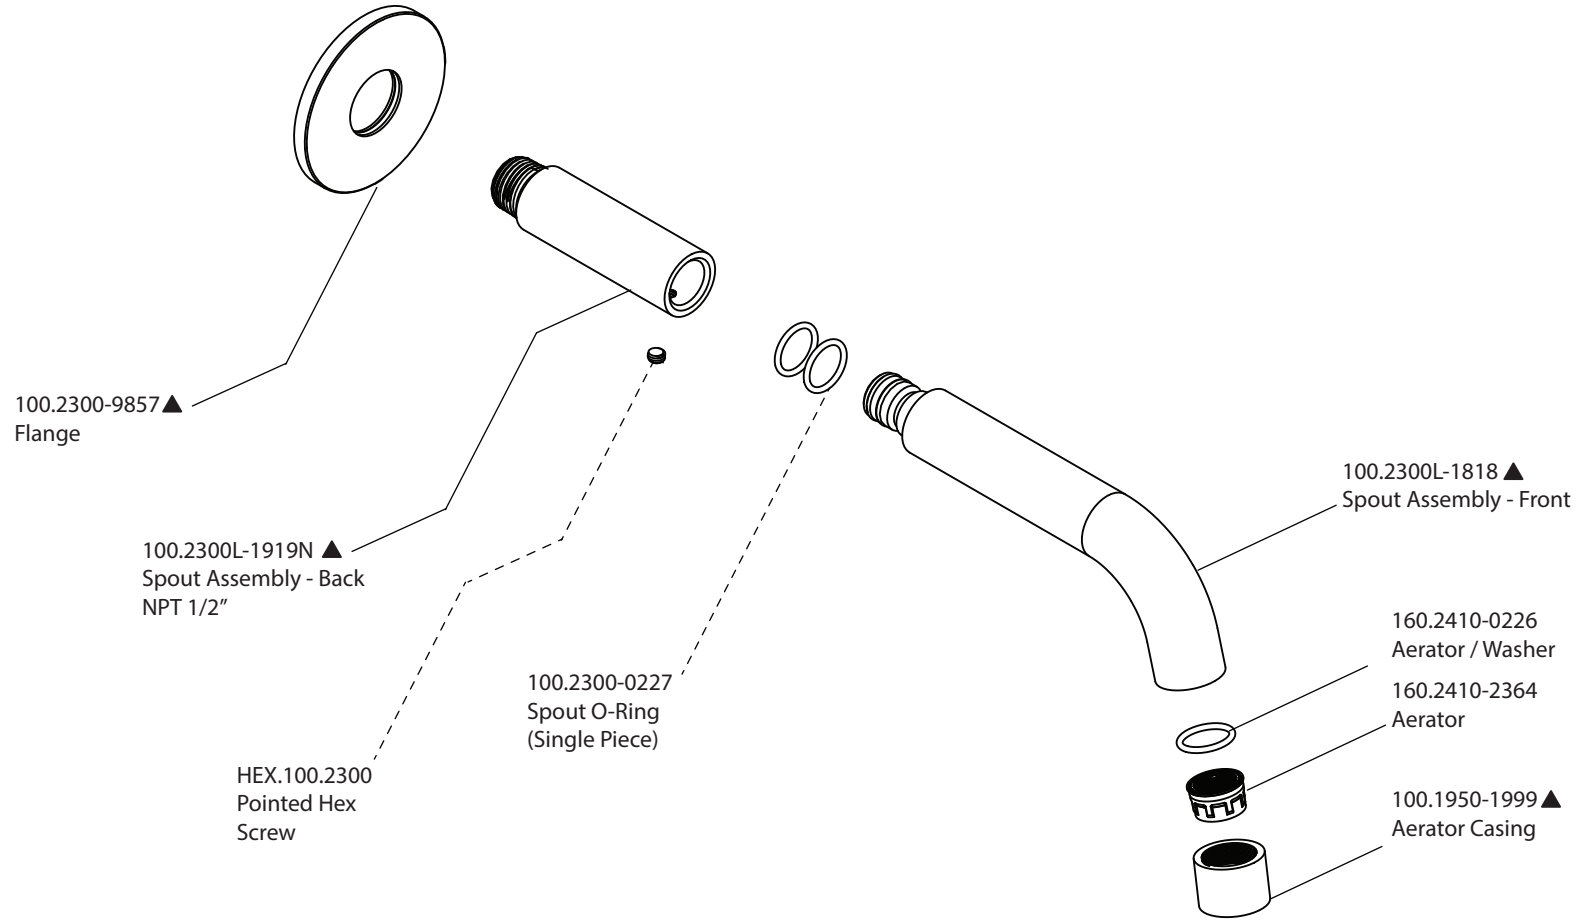

Product Parts Breakdown

isenberg
innovation+design

100.2300

Ver 2.55