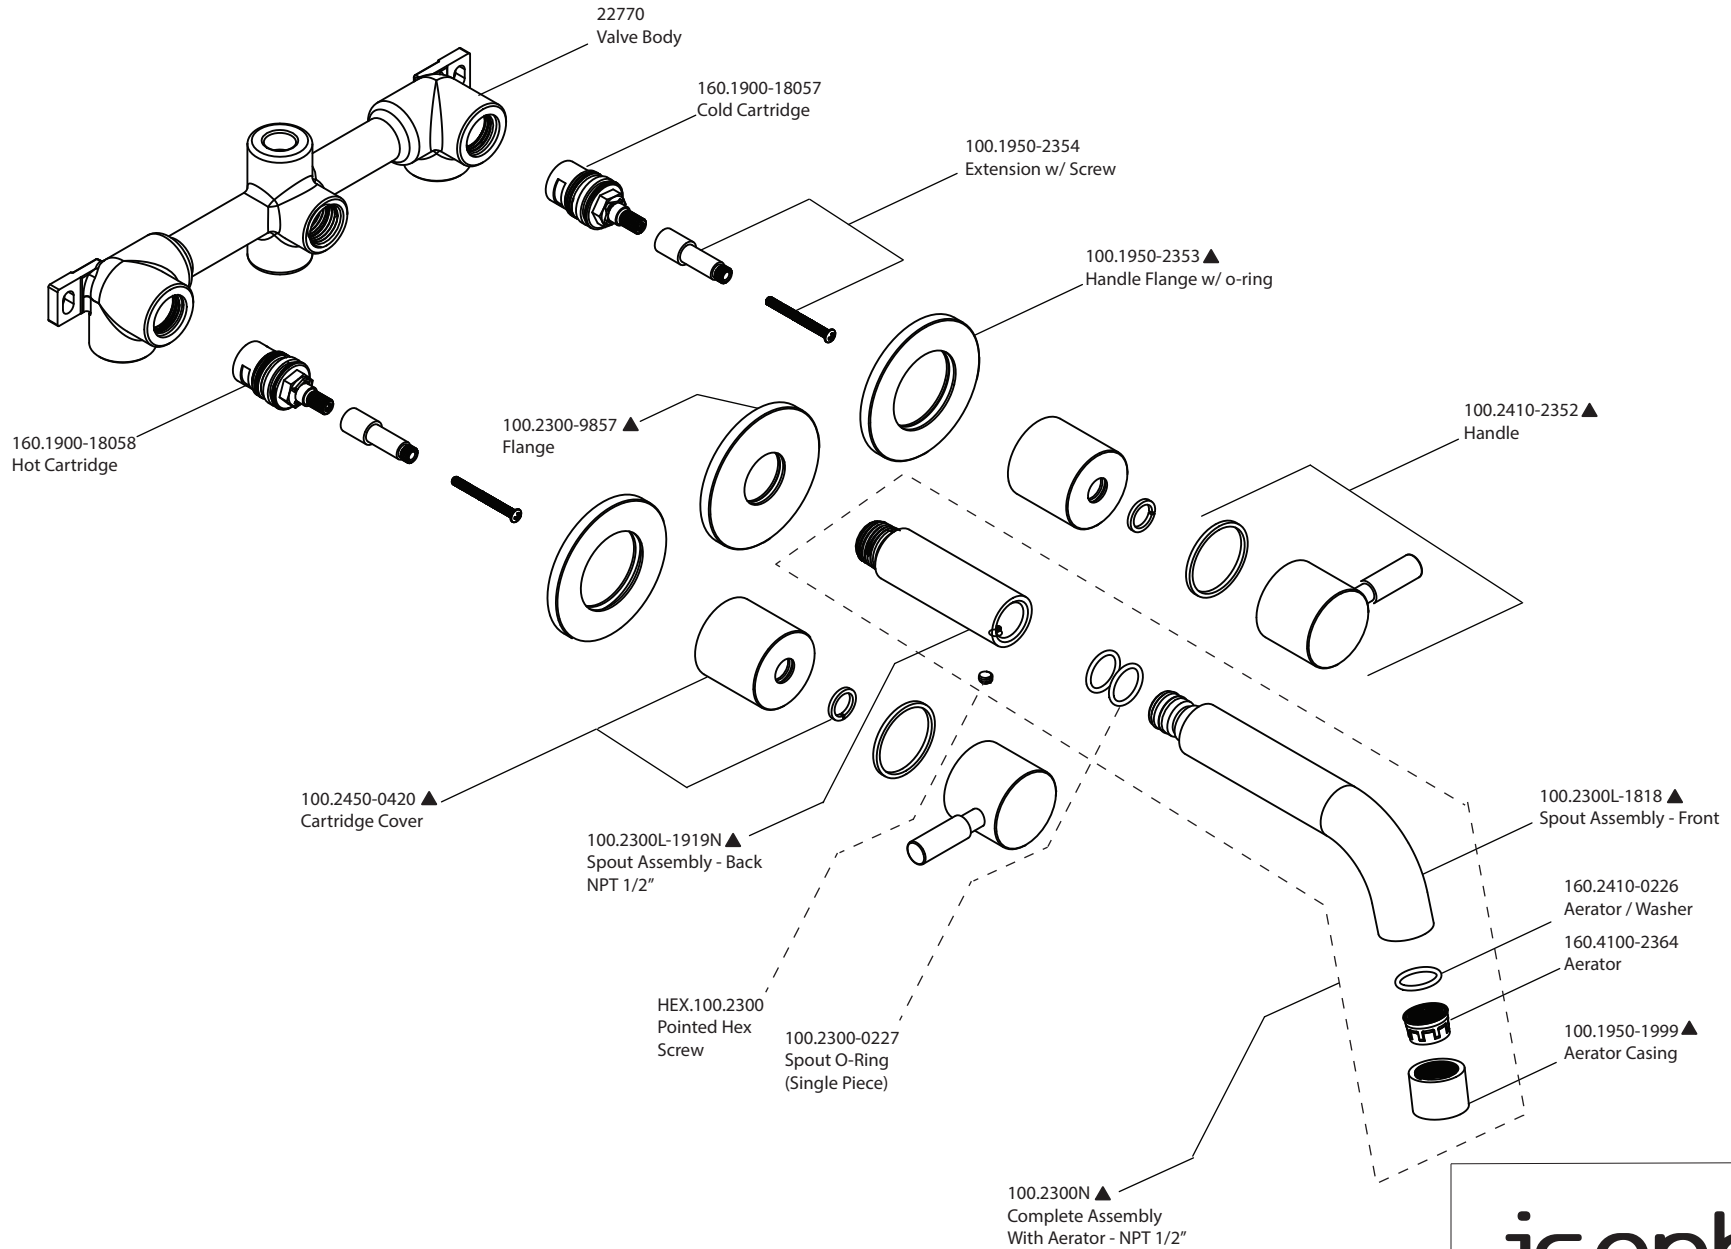

Product Parts Breakdown

isenberg
innovation+design

100.2450