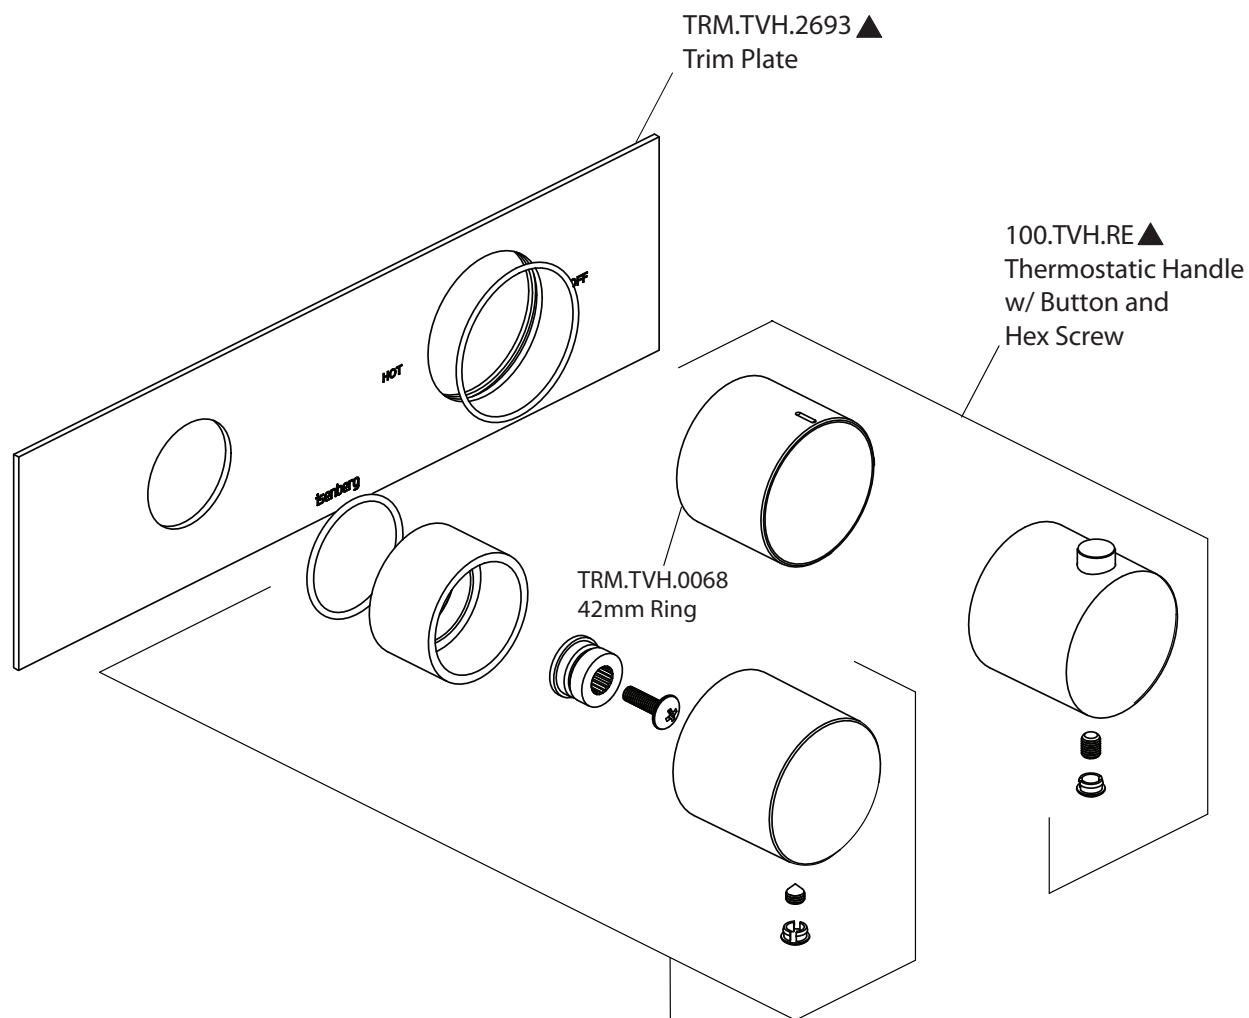

# Product Parts Breakdown

▲ Specify Finish

TRM.TVH.2693 ▲  
Trim Plate

100.TVH.RE ▲  
Thermostatic Handle  
w/ Button and  
Hex Screw

TRM.TVH.0068  
42mm Ring

100.TVH.SO ▲  
Shut Off Handle  
w/ Button, Hex Screw  
& Centering Knob

**isenberg**  
innovation+design

100.2693T

Ver 2.54