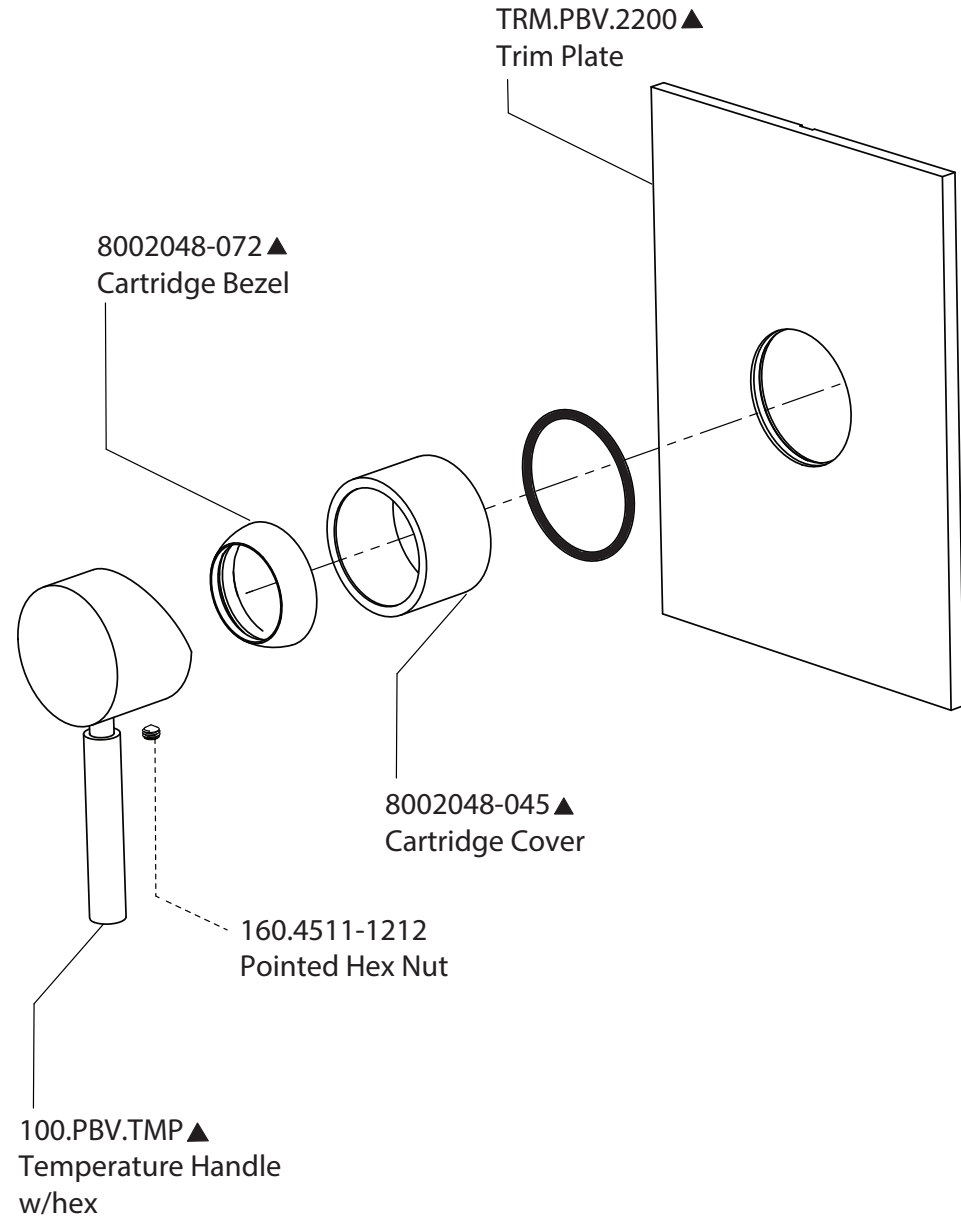

200.6131

Ver 2.53

Product Parts Breakdown

▲ Specify Finish

isenberg
innovation+design

HS1030

Ver 2.53

Product Parts Breakdown

isenberg
innovation+design

UF.2200T

Product Parts Breakdown

isenberg
innovation+design

PBV1005AS

Product Parts Breakdown

(Obsolete)

isenberg
innovation+design