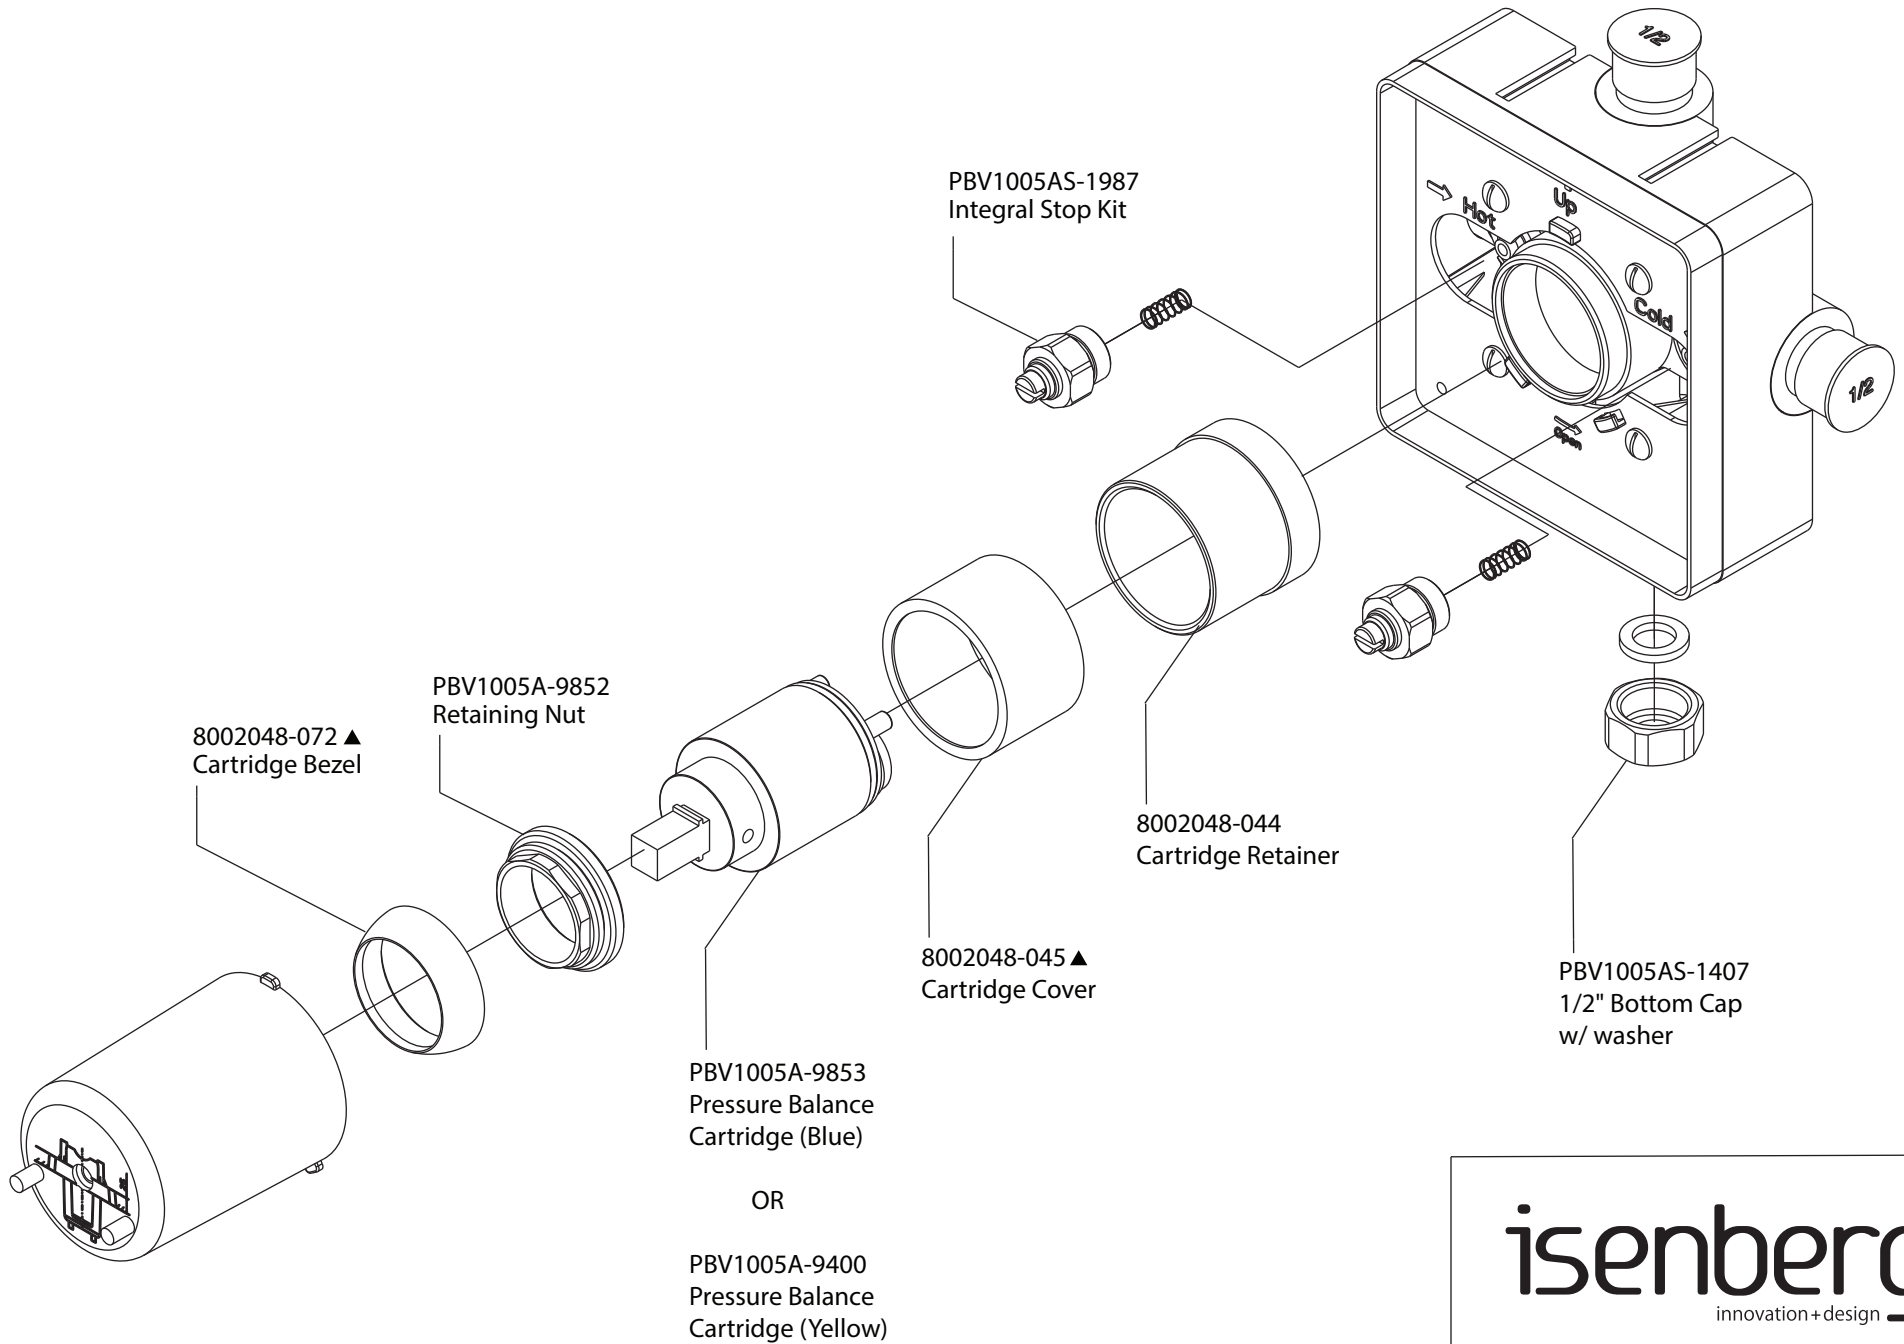

Product Parts Breakdown

▲ Specify Finish

isenberg
innovation+design

100.3000

Ver 2.53

Product Parts Breakdown

▲ Specify Finish

isenberg
innovation+design

200.6131

Ver 2.53

Product Parts Breakdown

▲ Specify Finish

isenberg
innovation+design

HS1030

Ver 2.53

Product Parts Breakdown

isenberg
innovation+design

UF.2200T

Product Parts Breakdown

isenberg
innovation+design

PBV1005AS

Product Parts Breakdown

(Obsolete)

isenberg
innovation+design