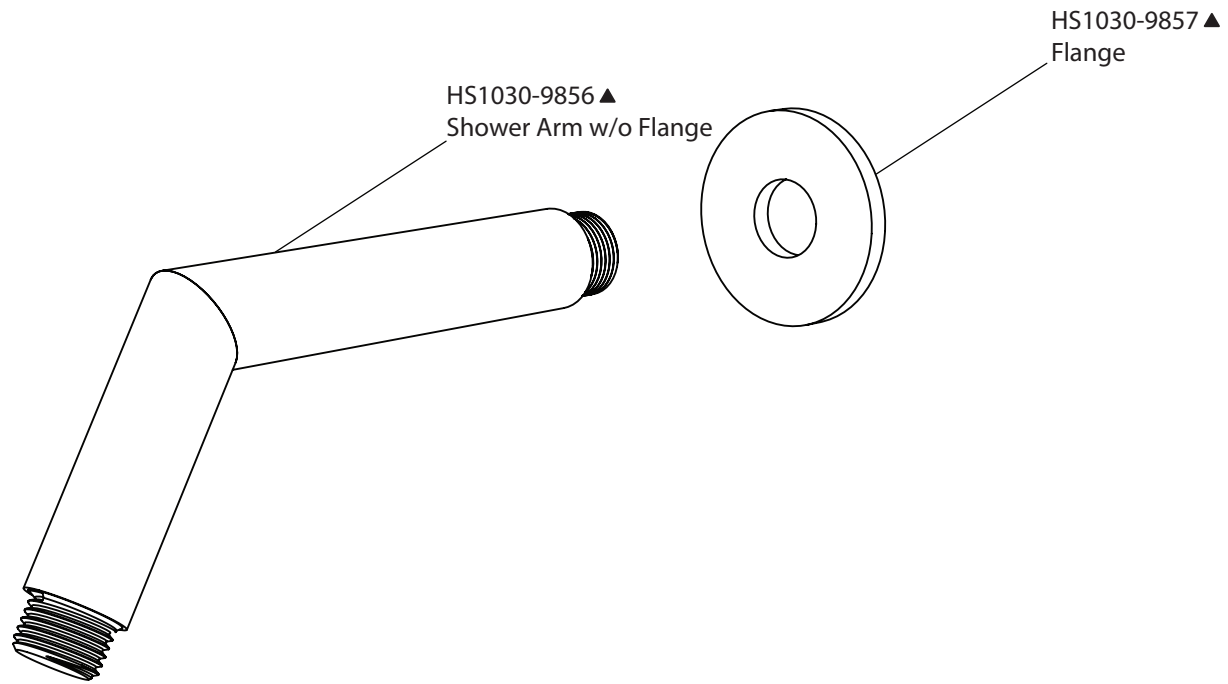

Product Parts Breakdown

▲ Specify Finish

isenberg
innovation+design

100.3000

Ver 2.53

Product Parts Breakdown

▲ Specify Finish

isenberg
innovation+design

200.6131

Ver 2.53

Product Parts Breakdown

▲ Specify Finish

isenberg
innovation+design

HS1030

Ver 2.53

Product Parts Breakdown

isenberg
innovation+design

UF.2200T

Product Parts Breakdown

isenberg
innovation+design

PBV1005AS

Product Parts Breakdown

(Obsolete)

isenberg
innovation+design