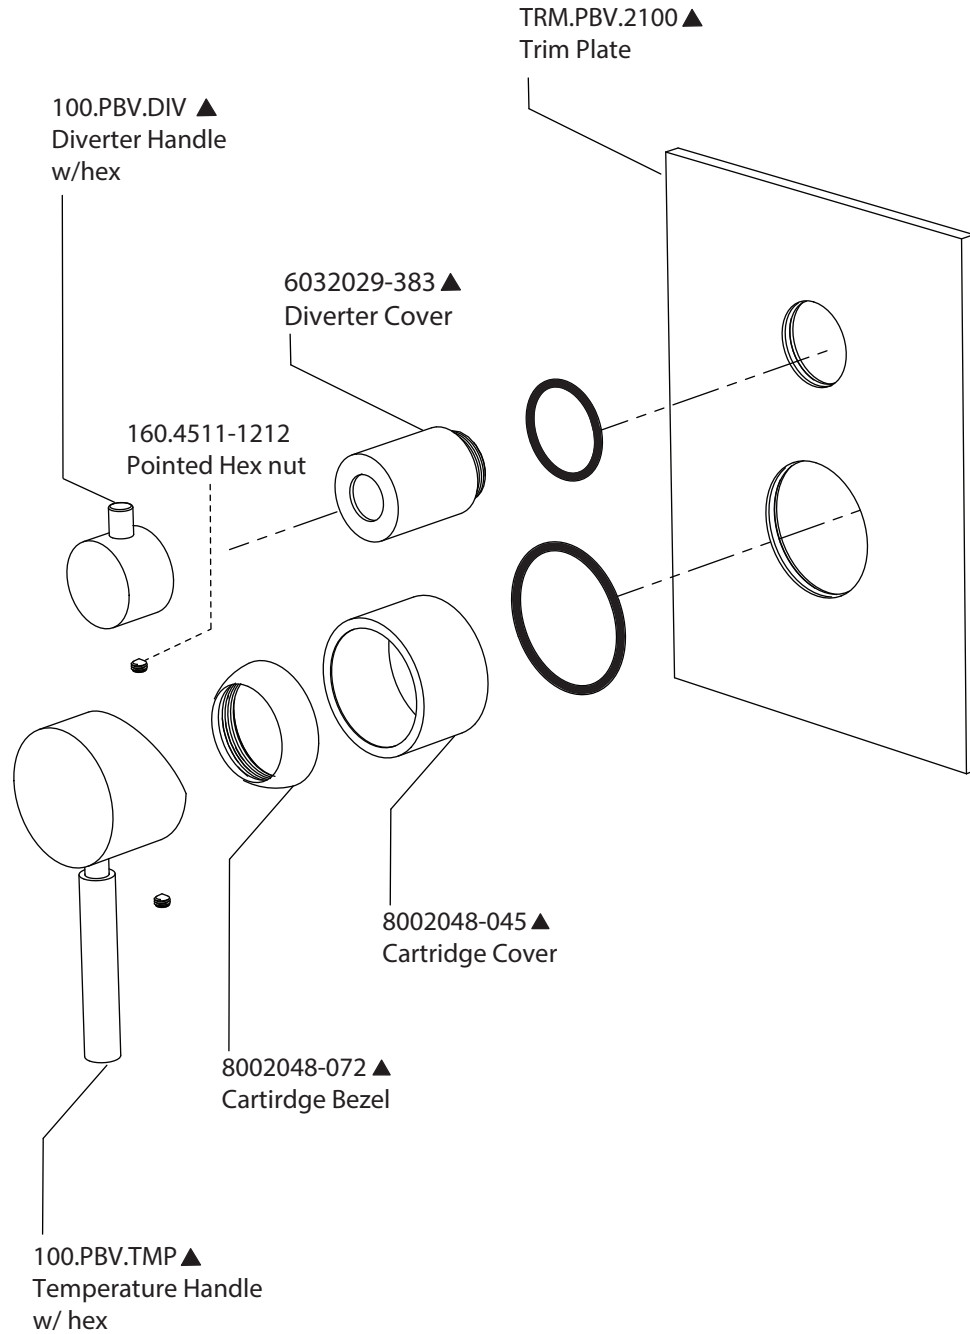

Product Parts Breakdown

isenberg
innovation+design

100.3200

Product Parts Breakdown

▲ Specify Finish

isenberg
innovation+design

HSB.6R

Ver 2.53

Product Parts Breakdown

▲ Specify Finish

isenberg
innovation+design

HS1030

Ver 2.53

Product Parts Breakdown

isenberg
innovation+design

UF.2100T

Product Parts Breakdown

isenberg
innovation+design

PBV1005A

Product Parts Breakdown (Obsolete)

isenberg
innovation+design

PBV1005A

Ver 2.54

Product Parts Breakdown