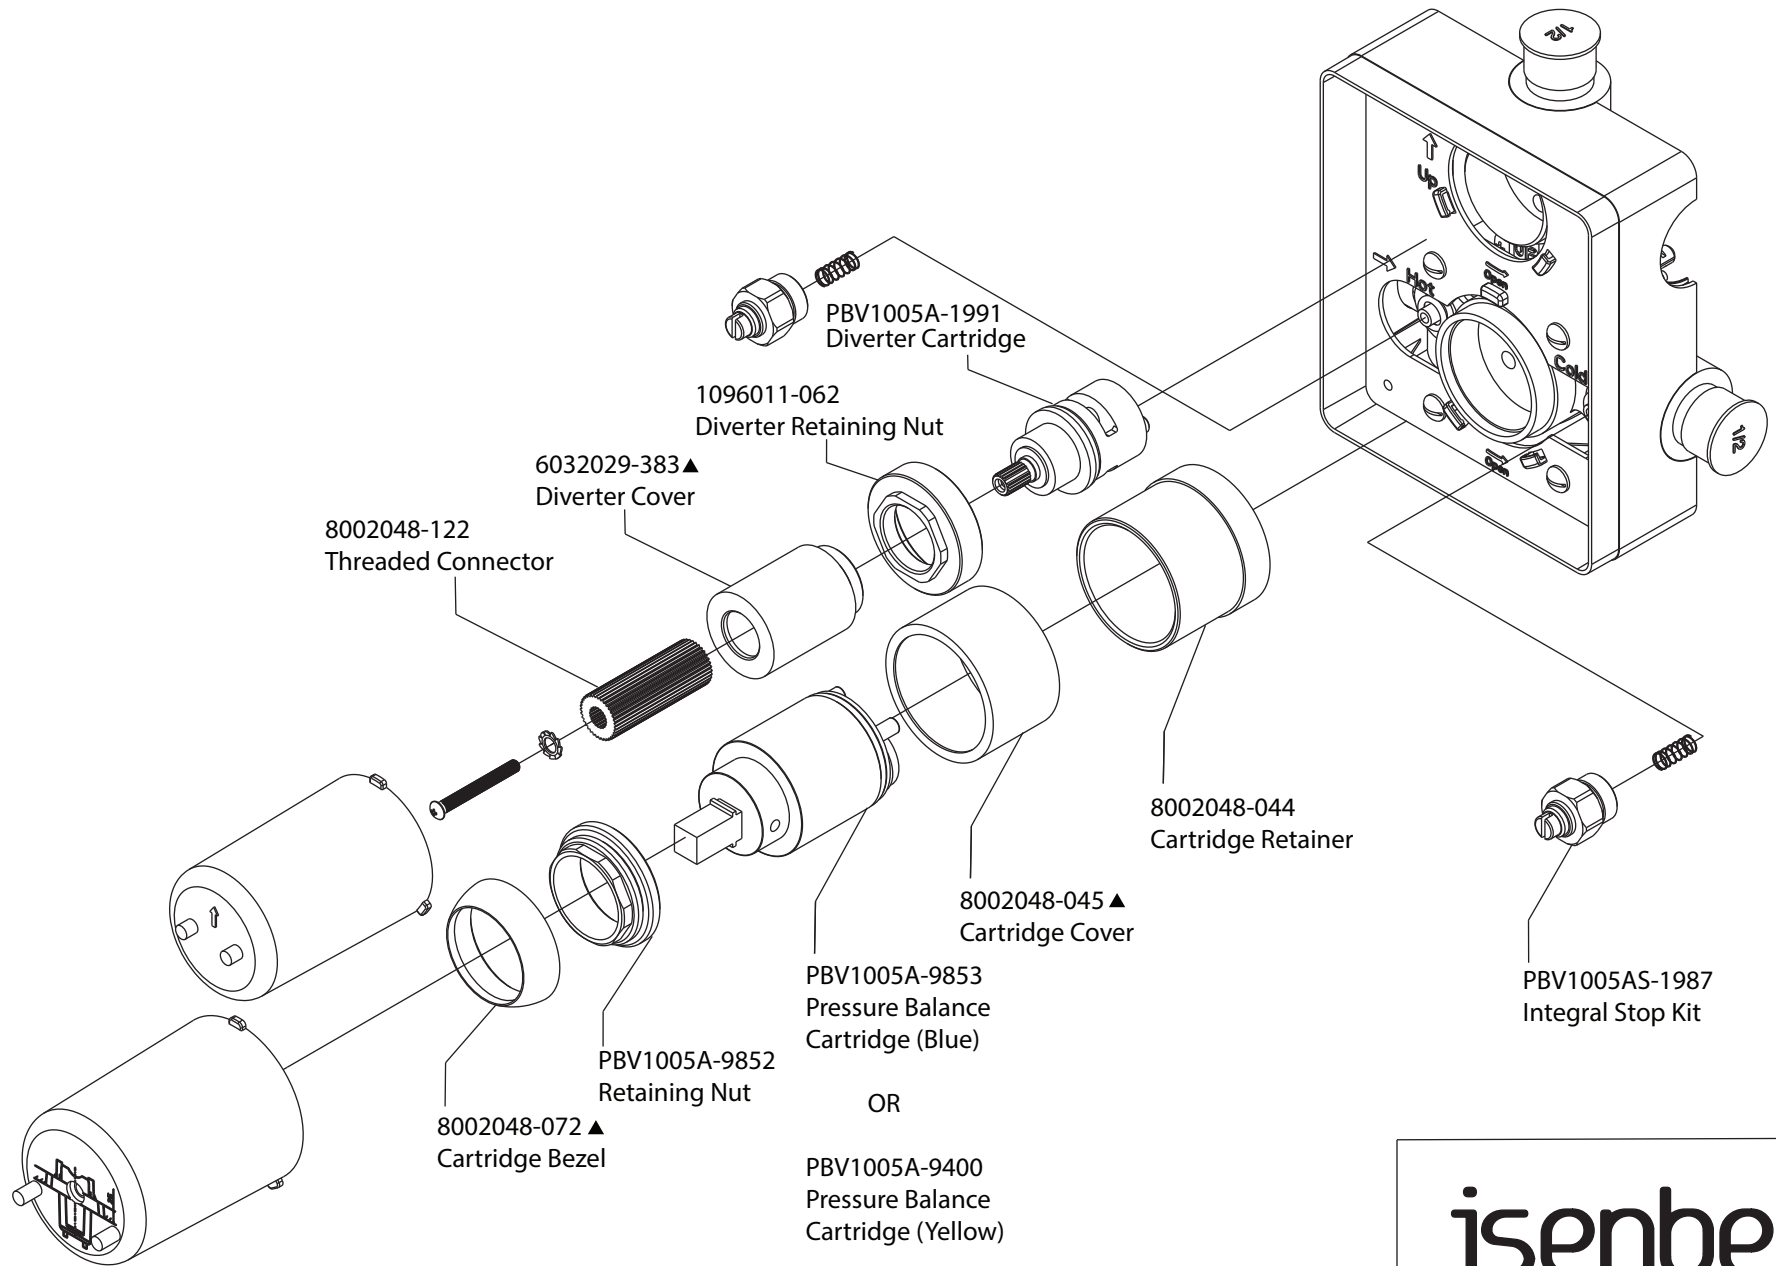

Product Parts Breakdown

isenberg
innovation+design

100.3200

Product Parts Breakdown

▲ Specify Finish

isenberg
innovation+design

HSB.6R

Ver 2.53

Product Parts Breakdown

▲ Specify Finish

isenberg
innovation+design

HS1030

Ver 2.53

Product Parts Breakdown

isenberg
innovation+design

UF.2100T

Product Parts Breakdown

isenberg
innovation+design

PBV1005A

Product Parts Breakdown (Obsolete)

isenberg
innovation+design

PBV1005A

Ver 2.54

Product Parts Breakdown