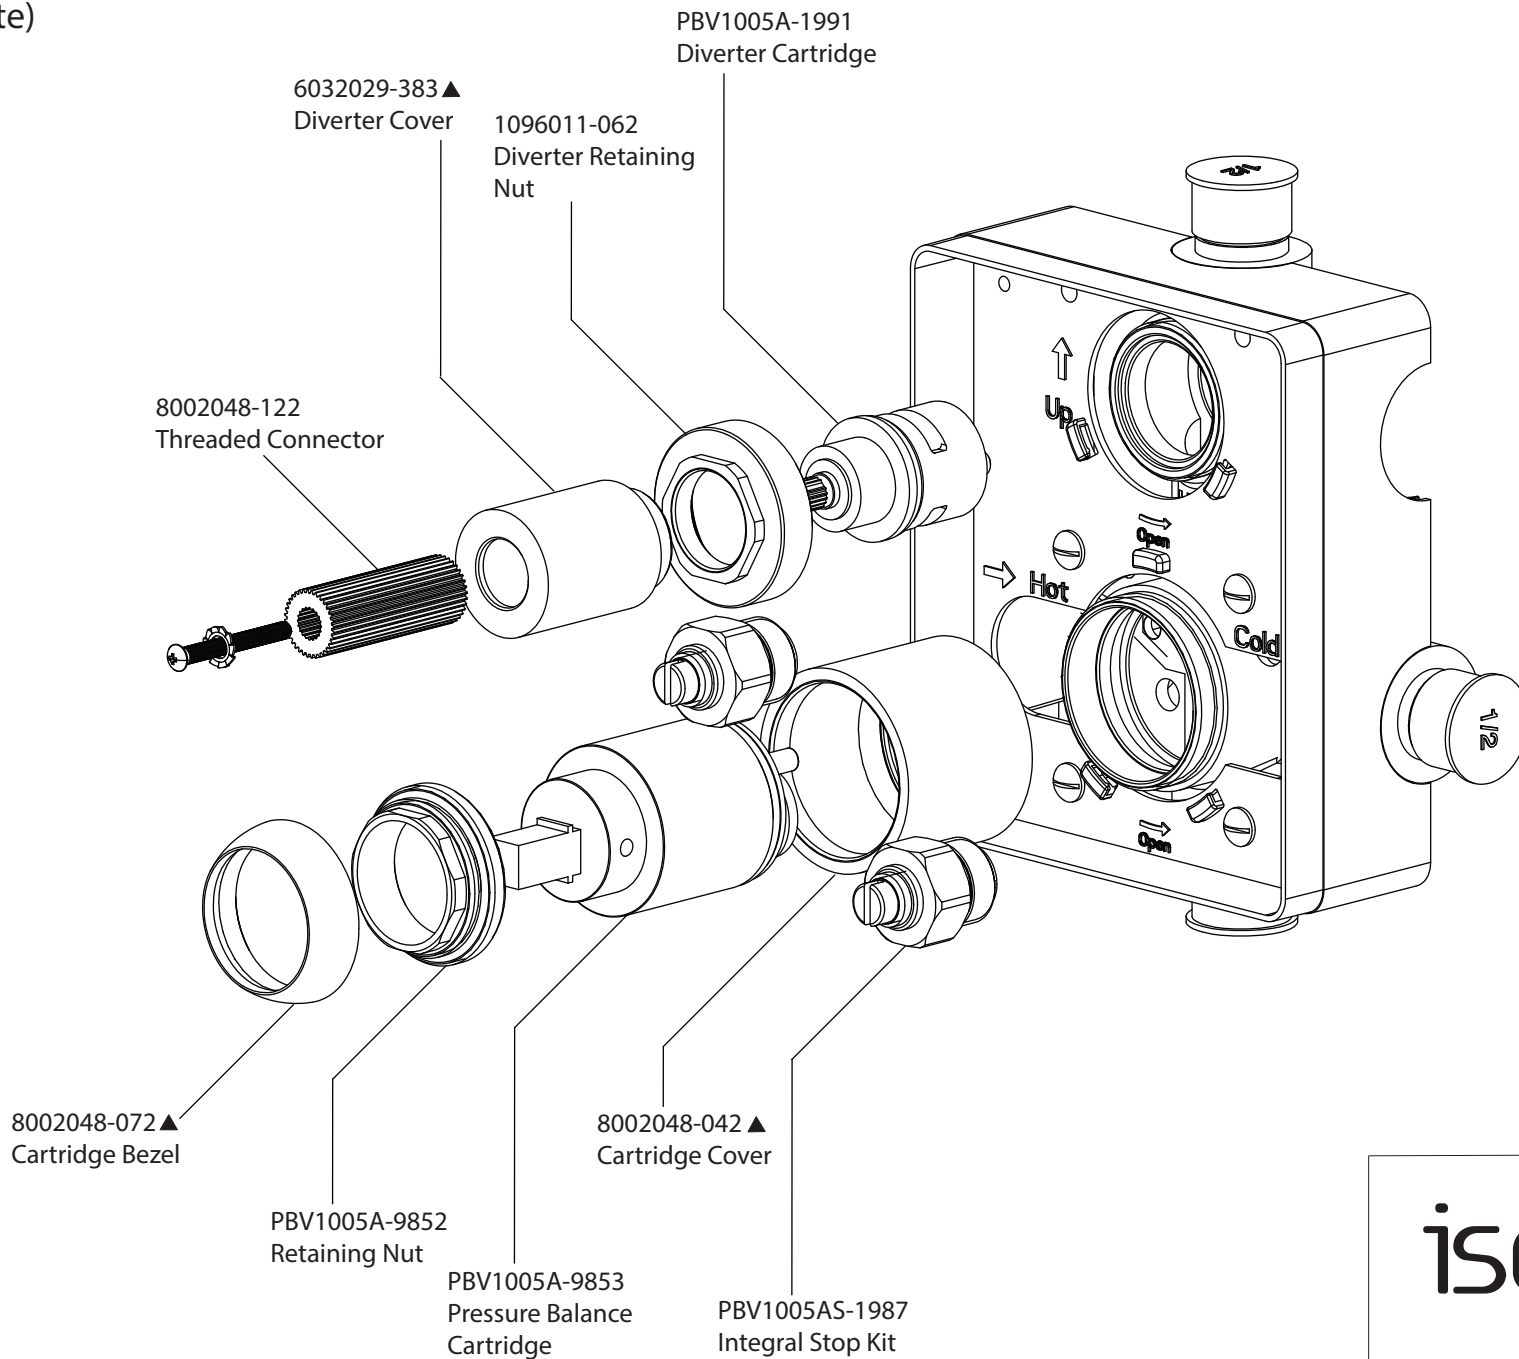

Product Parts Breakdown

isenberg
innovation+design

100.3200

Product Parts Breakdown

▲ Specify Finish

isenberg
innovation+design

HSB.6R

Ver 2.53

Product Parts Breakdown

▲ Specify Finish

isenberg
innovation+design

HS1030

Ver 2.53

Product Parts Breakdown

isenberg
innovation+design

UF.2100T

Product Parts Breakdown

isenberg
innovation+design

PBV1005A

Product Parts Breakdown (Obsolete)

isenberg
innovation+design

PBV1005A

Ver 2.54

Product Parts Breakdown