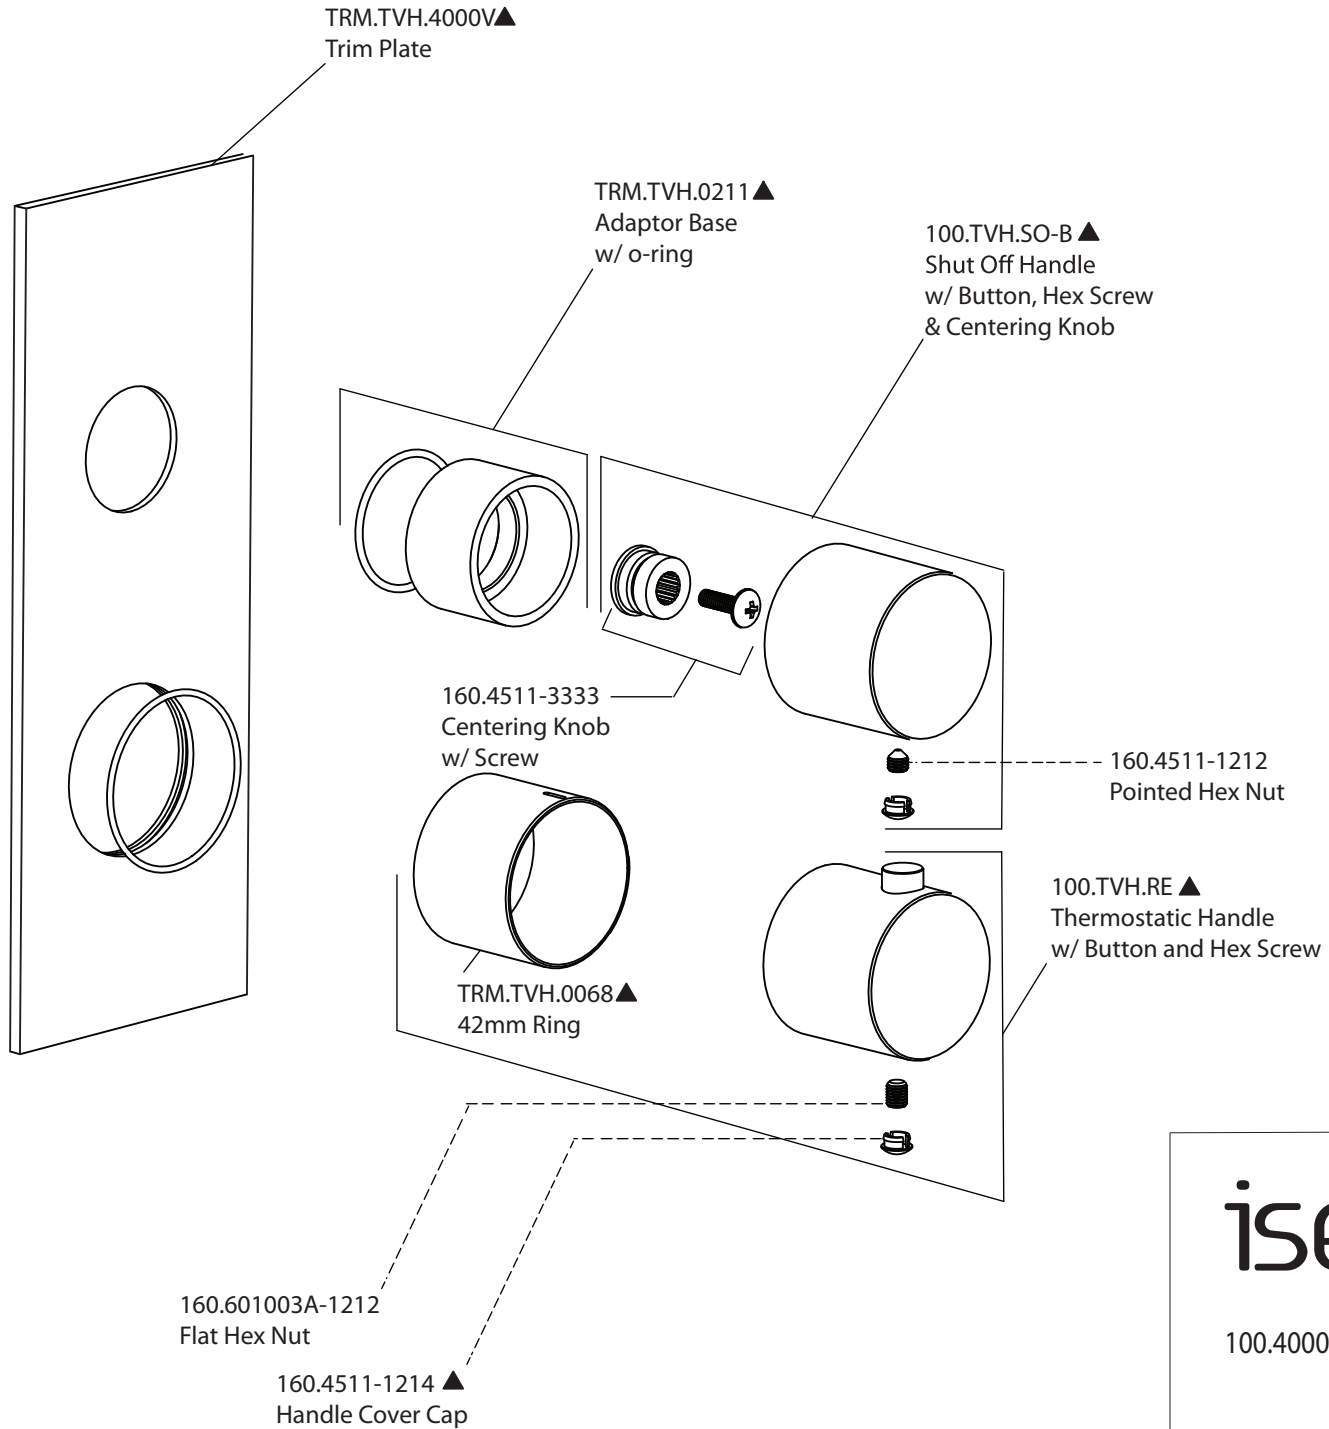

Product Parts Breakdown

isenberg
innovation+design

100.4000VT