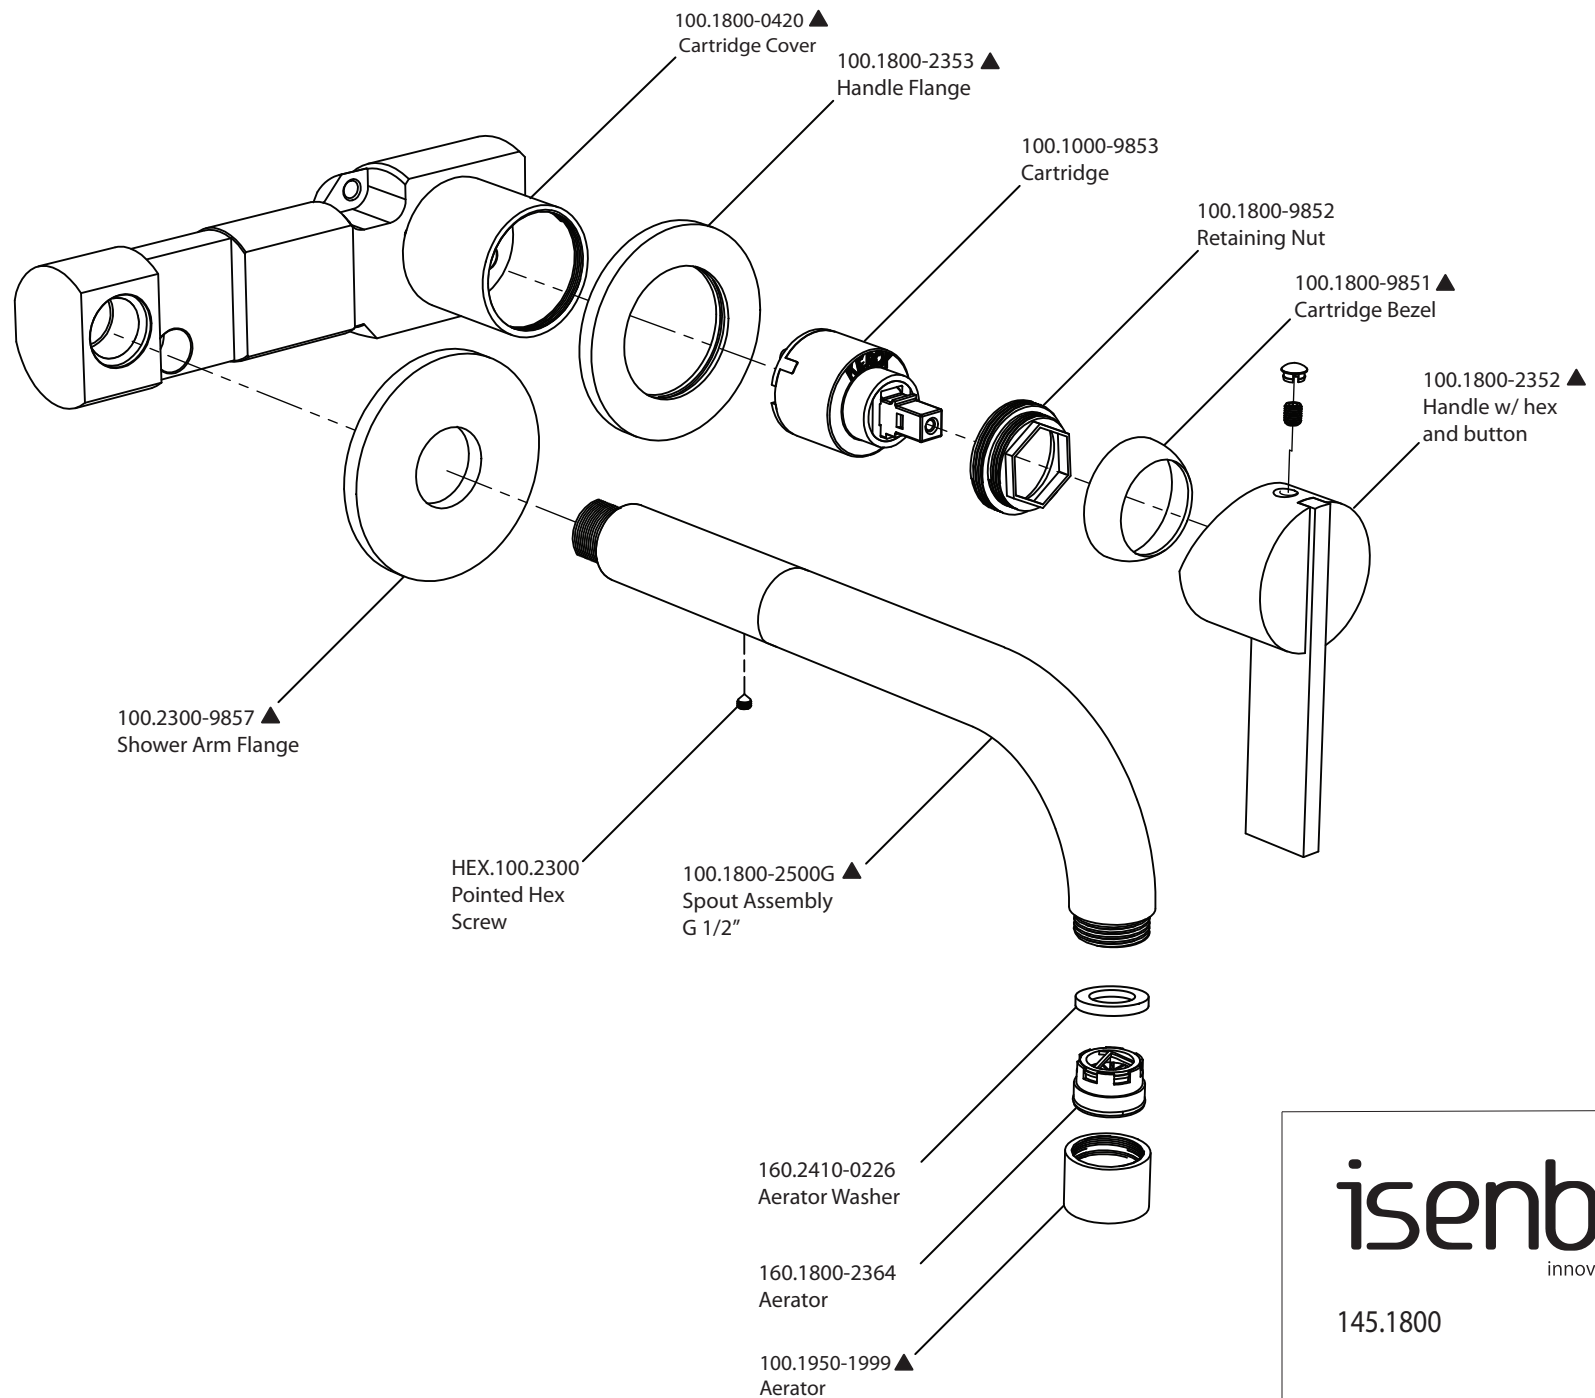

# Product Parts Breakdown

**isenberg**  
innovation+design

145.1800

Ver 2.55