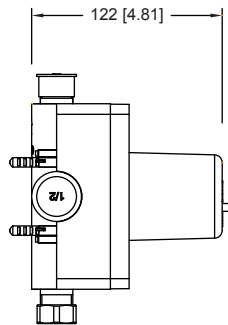

145.2200 | 1-way Shower Trim Set With Pressure Balance Valve

SPECIFICATIONS:

- Solid Brass Trim & Handle set
- Includes Pressure balance valve (PBV1005AS**) w/ service stops
- Lift Handle to control volume. Turn left for hot, right for cold.
- All Parts replaceable from front of valve
- Pressure Balance Valve Flow Rate - 5.5 GPM @ 60 PSI
- Extension Available - PBV.E185**

Legislation Compliance

ZeroDrip Technology

Technical Diagram

See Spec Sheet For
PBV1005AS For Detailed
Information On Valve.

PBV1005AS | Single Control Pressure Balance Valve Page 1 of 2

SPECIFICATIONS:

- Lift Handle to control volume. Turn left for hot, right for cold.
- Pressure Balance Valve Flow Rate - 5.5 GPM @ 60 PSI

Legislation Compliance

ZeroDrip Technology

Technical Diagram

PBV1005AS | Single Control Pressure Balance Valve Page 2 of 2

Water Flow Diagram

Extension Kits

- a Temperature Handle Extension - PBV.E185CP - Chrome
PBV.E185BN - Brushed Nickel