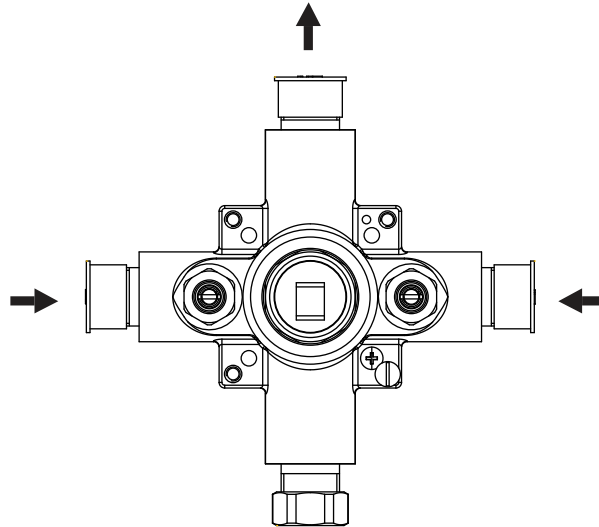

145.2200 | 1-way Shower Trim Set With Pressure Balance Valve

SPECIFICATIONS:

- Solid Brass Trim & Handle set
- Includes Pressure balance valve (PBV1005AS**) w/ service stops
- Lift Handle to control volume. Turn left for hot, right for cold.
- All Parts replaceable from front of valve
- Pressure Balance Valve Flow Rate - 5.5 GPM @ 60 PSI
- Extension Available - PBV.E185**

Legislation Compliance

ZeroDrip Technology

Technical Diagram

See Spec Sheet For
PBV1005AS For Detailed
Information On Valve.

PBV1005AS | Single Control Pressure Balance Valve Page 1 of 2

SPECIFICATIONS:

- Lift Handle to control volume. Turn left for hot, right for cold.
- Pressure Balance Valve Flow Rate - 5.5 GPM @ 60 PSI

Legislation Compliance

ZeroDrip Technology

Technical Diagram

PBV1005AS | Single Control Pressure Balance Valve Page 2 of 2

Water Flow Diagram

Extension Kits

- a Temperature Handle Extension - PBV.E185CP - Chrome
PBV.E185BN - Brushed Nickel