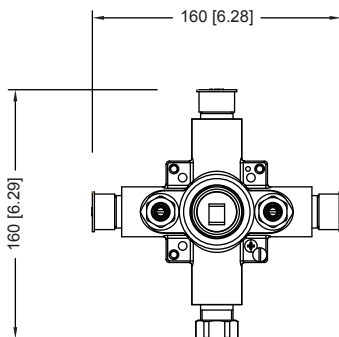

145.2200 | 1-way Shower Trim Set With Pressure Balance Valve

SPECIFICATIONS:

- Solid Brass Trim & Handle set
- Includes Pressure balance valve (PBV1005AS**) w/ service stops
- Lift Handle to control volume. Turn left for hot, right for cold.
- All Parts replaceable from front of valve
- Pressure Balance Valve Flow Rate - 5.5 GPM @ 60 PSI
- Extension Available - PBV.E185**

Legislation Compliance

ZeroDrip Technology

Technical Diagram

See Spec Sheet For
PBV1005AS For Detailed
Information On Valve.

PBV1005AS | Single Control Pressure Balance Valve Page 1 of 2

SPECIFICATIONS:

- Lift Handle to control volume. Turn left for hot, right for cold.
- Pressure Balance Valve Flow Rate - 5.5 GPM @ 60 PSI

Legislation Compliance

ZeroDrip Technology

Technical Diagram

PBV1005AS | Single Control Pressure Balance Valve Page 2 of 2

Water Flow Diagram

Extension Kits

- a Temperature Handle Extension - PBV.E185CP - Chrome
PBV.E185BN - Brushed Nickel