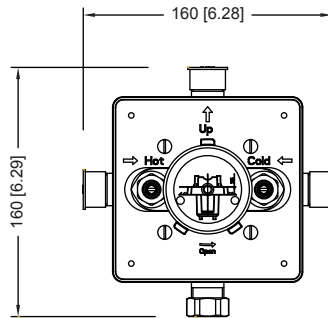

145.2200 | 1-way Shower Trim Set With Pressure Balance Valve

SPECIFICATIONS:

- Solid Brass Trim & Handle set
- Includes Pressure balance valve (PBV1005AS**) w/ service stops
- Lift Handle to control volume. Turn left for hot, right for cold.
- All Parts replaceable from front of valve
- Pressure Balance Valve Flow Rate - 5.5 GPM @ 60 PSI
- Extension Available - PBV.E185**

Legislation Compliance

ZeroDrip Technology

Technical Diagram

See Spec Sheet For
PBV1005AS For Detailed
Information On Valve.

PBV1005AS | Single Control Pressure Balance Valve Page 1 of 2

SPECIFICATIONS:

- Lift Handle to control volume. Turn left for hot, right for cold.
- Pressure Balance Valve Flow Rate - 5.5 GPM @ 60 PSI

Legislation Compliance

ZeroDrip Technology

Technical Diagram

PBV1005AS | Single Control Pressure Balance Valve Page 2 of 2

Water Flow Diagram

Extension Kits

- a Temperature Handle Extension - PBV.E185CP - Chrome
PBV.E185BN - Brushed Nickel