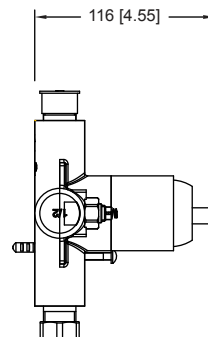

145.2200 | 1-way Shower Trim Set With Pressure Balance Valve

SPECIFICATIONS:

- Solid Brass Trim & Handle set
- Includes Pressure balance valve (PBV1005AS**) w/ service stops
- Lift Handle to control volume. Turn left for hot, right for cold.
- All Parts replaceable from front of valve
- Pressure Balance Valve Flow Rate - 5.5 GPM @ 60 PSI
- Extension Available - PBV.E185**

Legislation Compliance

ZeroDrip Technology

Technical Diagram

See Spec Sheet For
PBV1005AS For Detailed
Information On Valve.

PBV1005AS | Single Control Pressure Balance Valve Page 1 of 2

SPECIFICATIONS:

- Lift Handle to control volume. Turn left for hot, right for cold.
- Pressure Balance Valve Flow Rate - 5.5 GPM @ 60 PSI

Legislation Compliance

ZeroDrip Technology

Technical Diagram

PBV1005AS | Single Control Pressure Balance Valve Page 2 of 2

Water Flow Diagram

Extension Kits

- a Temperature Handle Extension - PBV.E185CP - Chrome
PBV.E185BN - Brushed Nickel