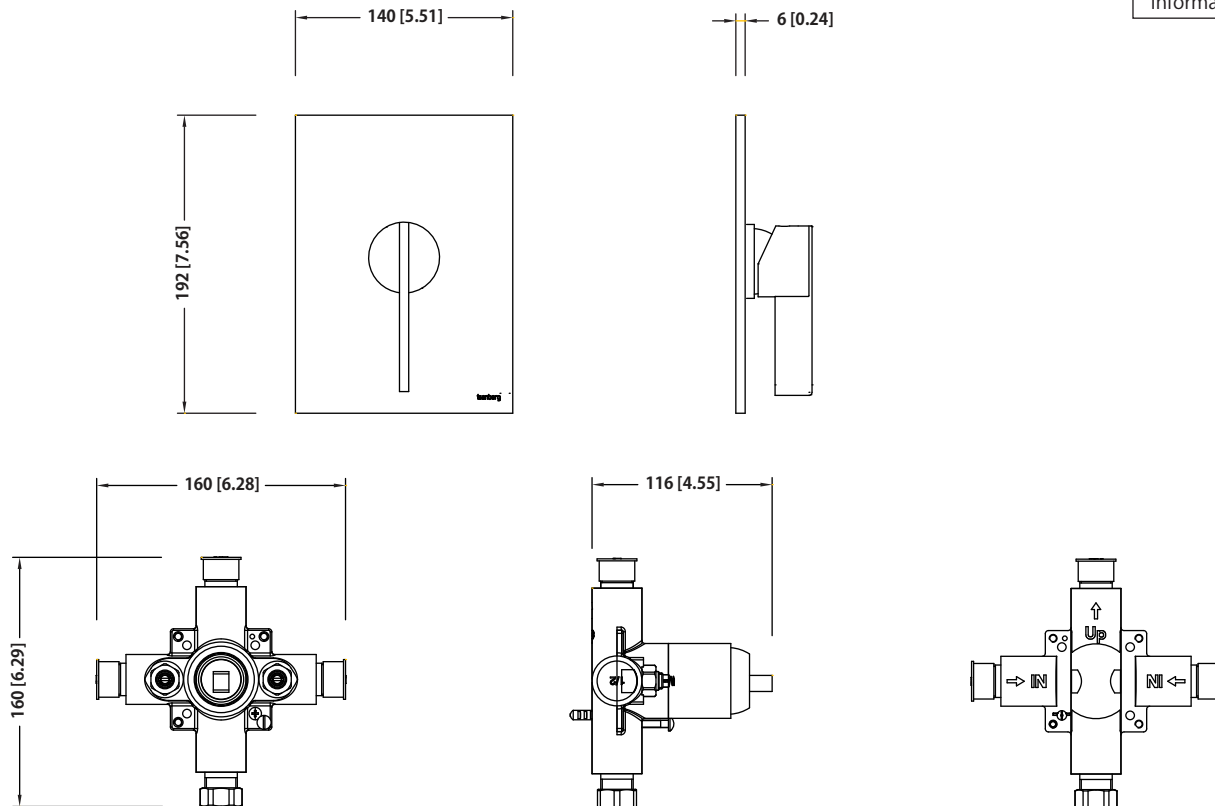

145.2200 | 1-way Shower Trim Set With Pressure Balance Valve

SPECIFICATIONS:

- Solid Brass Trim & Handle set
- Includes Pressure balance valve (PBV1005AS**) w/ service stops
- Lift Handle to control volume. Turn left for hot, right for cold.
- All Parts replaceable from front of valve
- Pressure Balance Valve Flow Rate - 5.5 GPM @ 60 PSI
- Extension Available - PBV.E185**

Legislation Compliance

ZeroDrip Technology

Technical Diagram

See Spec Sheet For
PBV1005AS For Detailed
Information On Valve.

PBV1005AS | Single Control Pressure Balance Valve Page 1 of 2

SPECIFICATIONS:

- Lift Handle to control volume. Turn left for hot, right for cold.
- Pressure Balance Valve Flow Rate - 5.5 GPM @ 60 PSI

Legislation Compliance

ZeroDrip Technology

Technical Diagram

PBV1005AS | Single Control Pressure Balance Valve Page 2 of 2

Water Flow Diagram

Extension Kits

- a Temperature Handle Extension - PBV.E185CP - Chrome
PBV.E185BN - Brushed Nickel