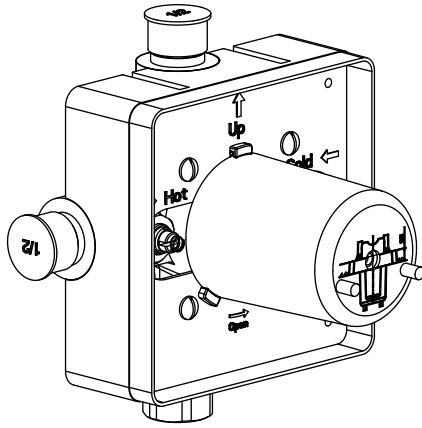

145.2200 | 1-way Shower Trim Set With Pressure Balance Valve

SPECIFICATIONS:

- Solid Brass Trim & Handle set
- Includes Pressure balance valve (PBV1005AS**) w/ service stops
- Lift Handle to control volume. Turn left for hot, right for cold.
- All Parts replaceable from front of valve
- Pressure Balance Valve Flow Rate - 5.5 GPM @ 60 PSI
- Extension Available - PBV.E185**

FAST SHIP FINISHES :

- Chrome - 145.2200CP

STANDARDS:

- ASME A112.18.1 / CSA B125.1

+

Trim
[145.2200T**]

Valve
[PBV1005AS**]

** Denotes Finish (CP Or BN)

Legislation Compliance

ZeroDrip Technology

Technical Diagram

See Spec Sheet For
PBV1005AS For Detailed
Information On Valve.

PBV1005AS | Single Control Pressure Balance Valve Page 1 of 2

SPECIFICATIONS:

- Lift Handle to control volume. Turn left for hot, right for cold.
- Pressure Balance Valve Flow Rate - 5.5 GPM @ 60 PSI

Legislation Compliance

ZeroDrip Technology

Technical Diagram

PBV1005AS | Single Control Pressure Balance Valve Page 2 of 2

Water Flow Diagram

Extension Kits

- a Temperature Handle Extension - PBV.E185CP - Chrome
PBV.E185BN - Brushed Nickel