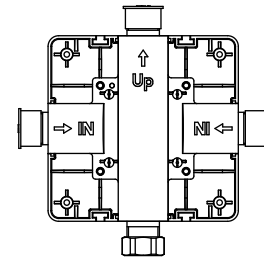

145.2200 | 1-way Shower Trim Set With Pressure Balance Valve

SPECIFICATIONS:

- Solid Brass Trim & Handle set
- Includes Pressure balance valve (PBV1005AS**) w/ service stops
- Lift Handle to control volume. Turn left for hot, right for cold.
- All Parts replaceable from front of valve
- Pressure Balance Valve Flow Rate - 5.5 GPM @ 60 PSI
- Extension Available - PBV.E185**

Legislation Compliance

ZeroDrip Technology

Technical Diagram

PBV1005AS | Single Control Pressure Balance Valve Page 2 of 2

Water Flow Diagram

Extension Kits

- a Temperature Handle Extension - PBV.E185CP - Chrome
PBV.E185BN - Brushed Nickel