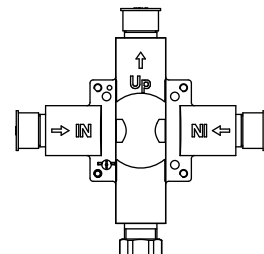

145.2200 | 1-way Shower Trim Set With Pressure Balance Valve

SPECIFICATIONS:

- Solid Brass Trim & Handle set
- Includes Pressure balance valve (PBV1005AS**) w/ service stops
- Lift Handle to control volume. Turn left for hot, right for cold.
- All Parts replaceable from front of valve
- Pressure Balance Valve Flow Rate - 5.5 GPM @ 60 PSI
- Extension Available - PBV.E185**

Legislation Compliance

ZeroDrip Technology

Technical Diagram

See Spec Sheet For
PBV1005AS For Detailed
Information On Valve.

PBV1005AS | Single Control Pressure Balance Valve Page 1 of 2

SPECIFICATIONS:

- Lift Handle to control volume. Turn left for hot, right for cold.
- Pressure Balance Valve Flow Rate - 5.5 GPM @ 60 PSI

Legislation Compliance

ZeroDrip Technology

Technical Diagram

PBV1005AS | Single Control Pressure Balance Valve Page 2 of 2

Water Flow Diagram

Extension Kits

- a Temperature Handle Extension - PBV.E185CP - Chrome
PBV.E185BN - Brushed Nickel