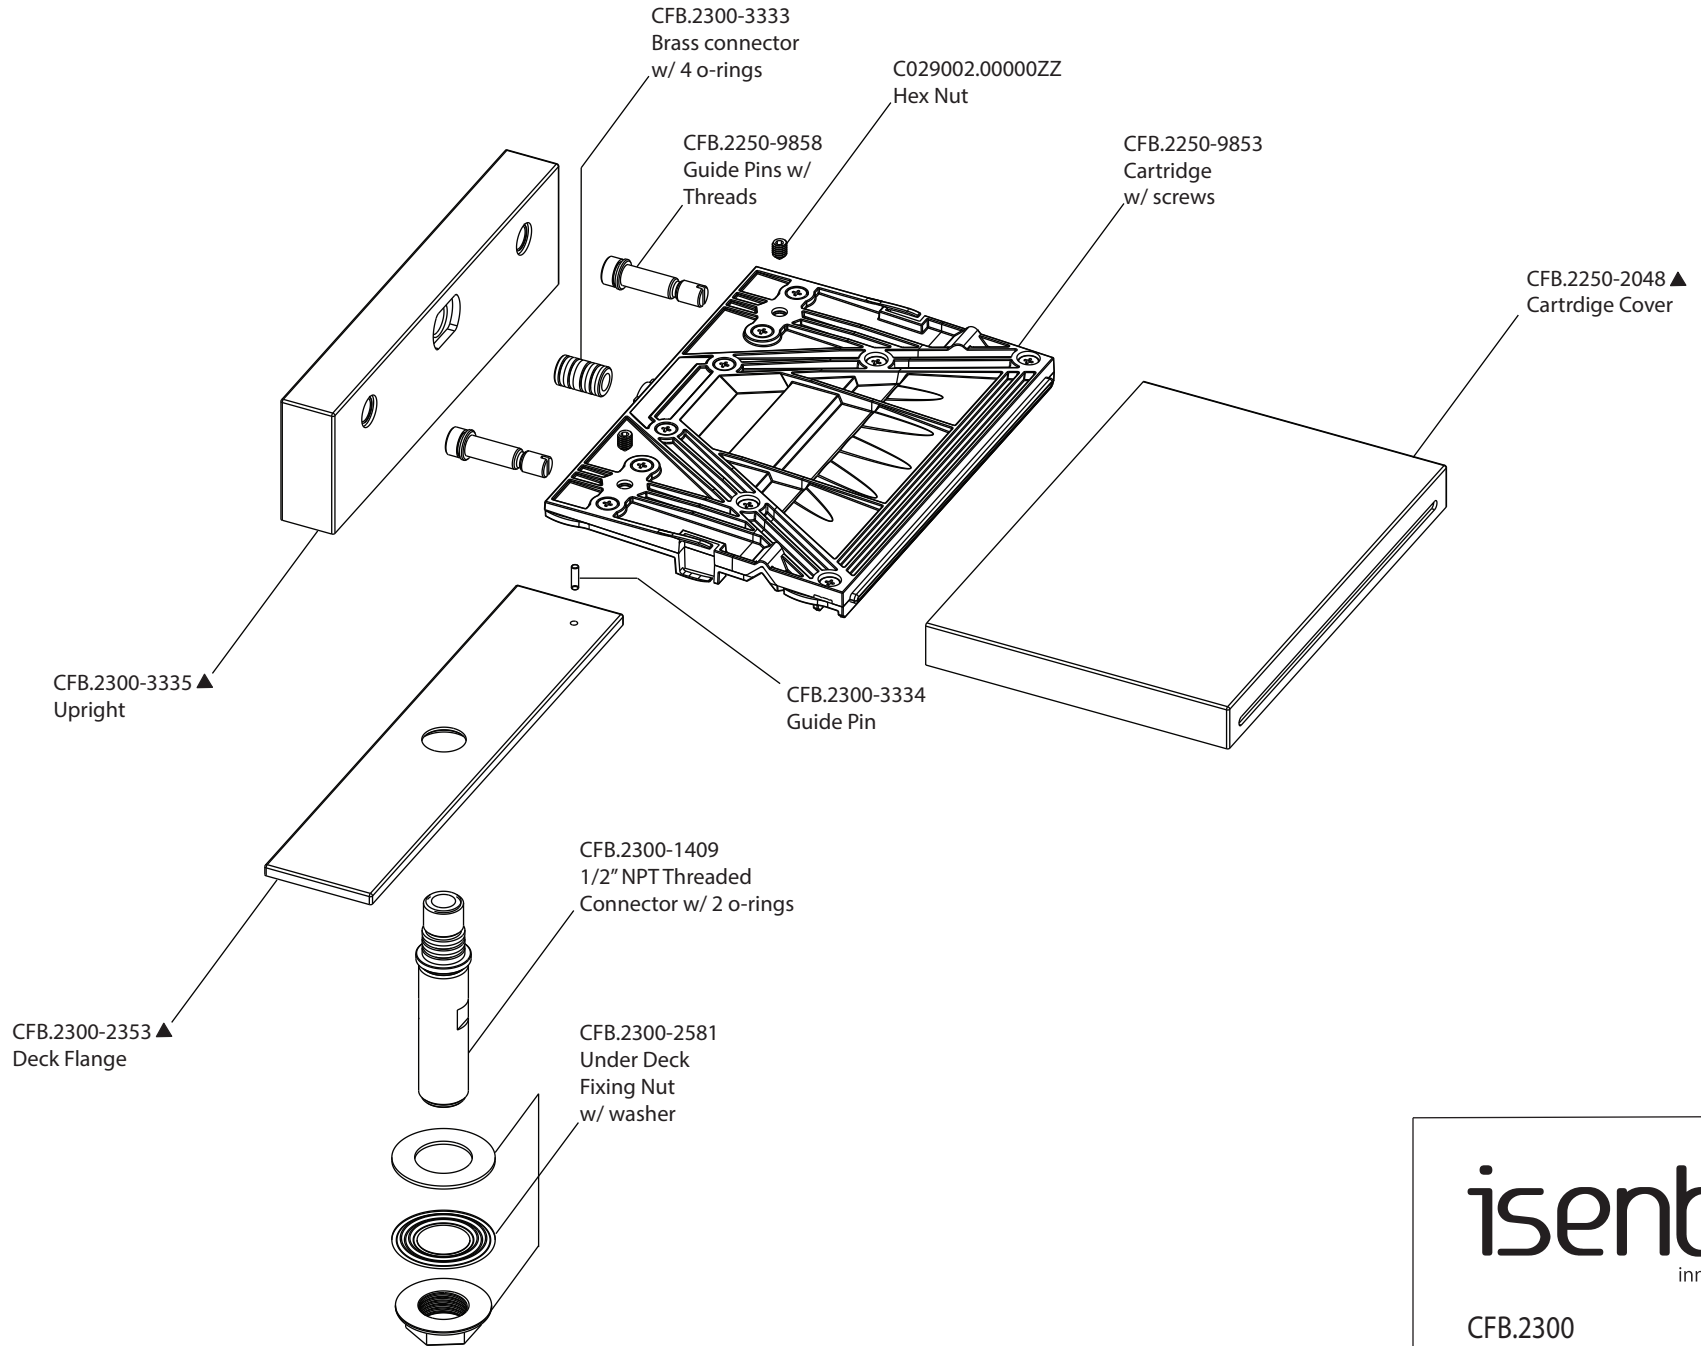

# Product Parts Breakdown

Page 1 of 2

160.2000-2581  
Under Deck Fixing Nut  
w/ washer

24206  
Hot Valve w/ Cartridge  
160.2400-18000  
Cartridge Only

160.2000-8738  
1/2" - 1/2" Hose

24207  
Cold Valve w/ Cartridge  
160.2400-18001  
Cartridge Only

196.2000-8741  
1/2" Tee

145.2410-2353▲  
Flange

145.2410-2352▲  
Handle

145.2410-2354  
Flange Extension w/ Screw

**isenberg**  
innovation+design

145.2410CF

Ver 2.54

# Product Parts Breakdown

Page 2 of 2

**isenberg**  
innovation+design

CFB.2300

Ver 2.53