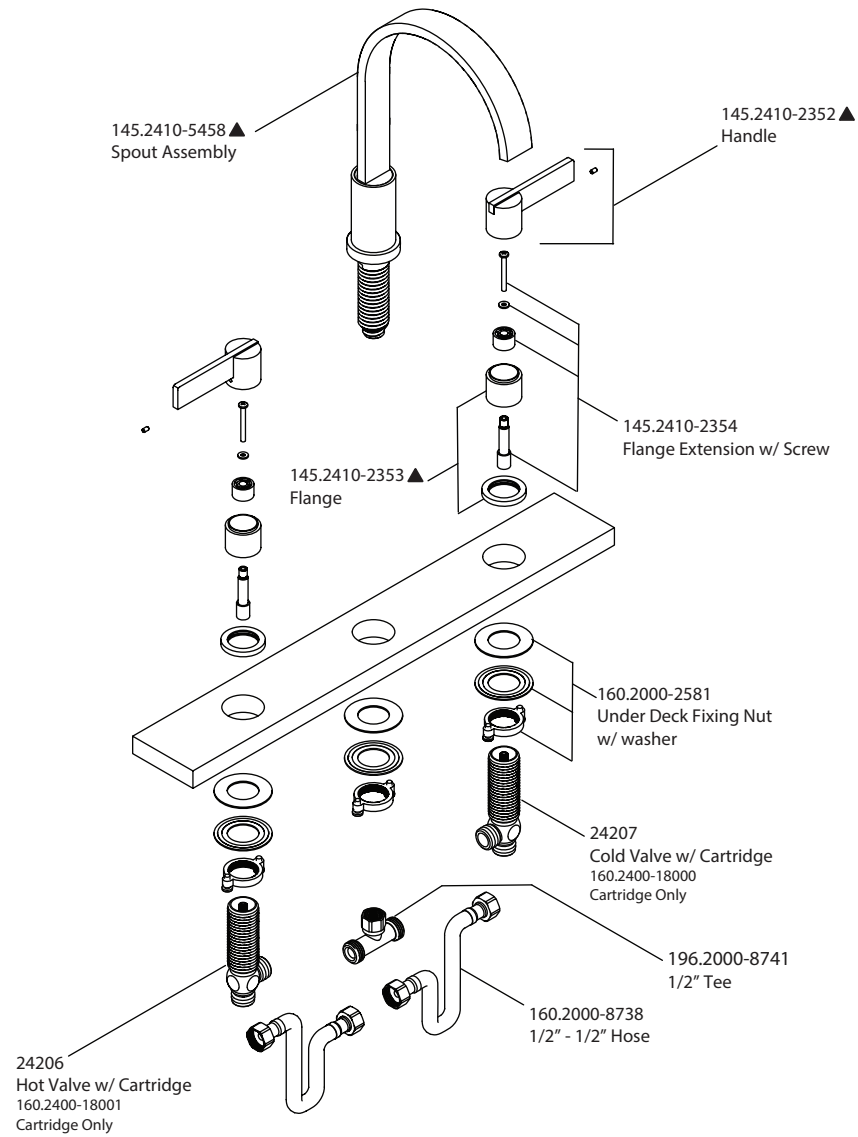

# Product Parts Breakdown

**isenberg**  
innovation+design

145.2410

Ver 2.55