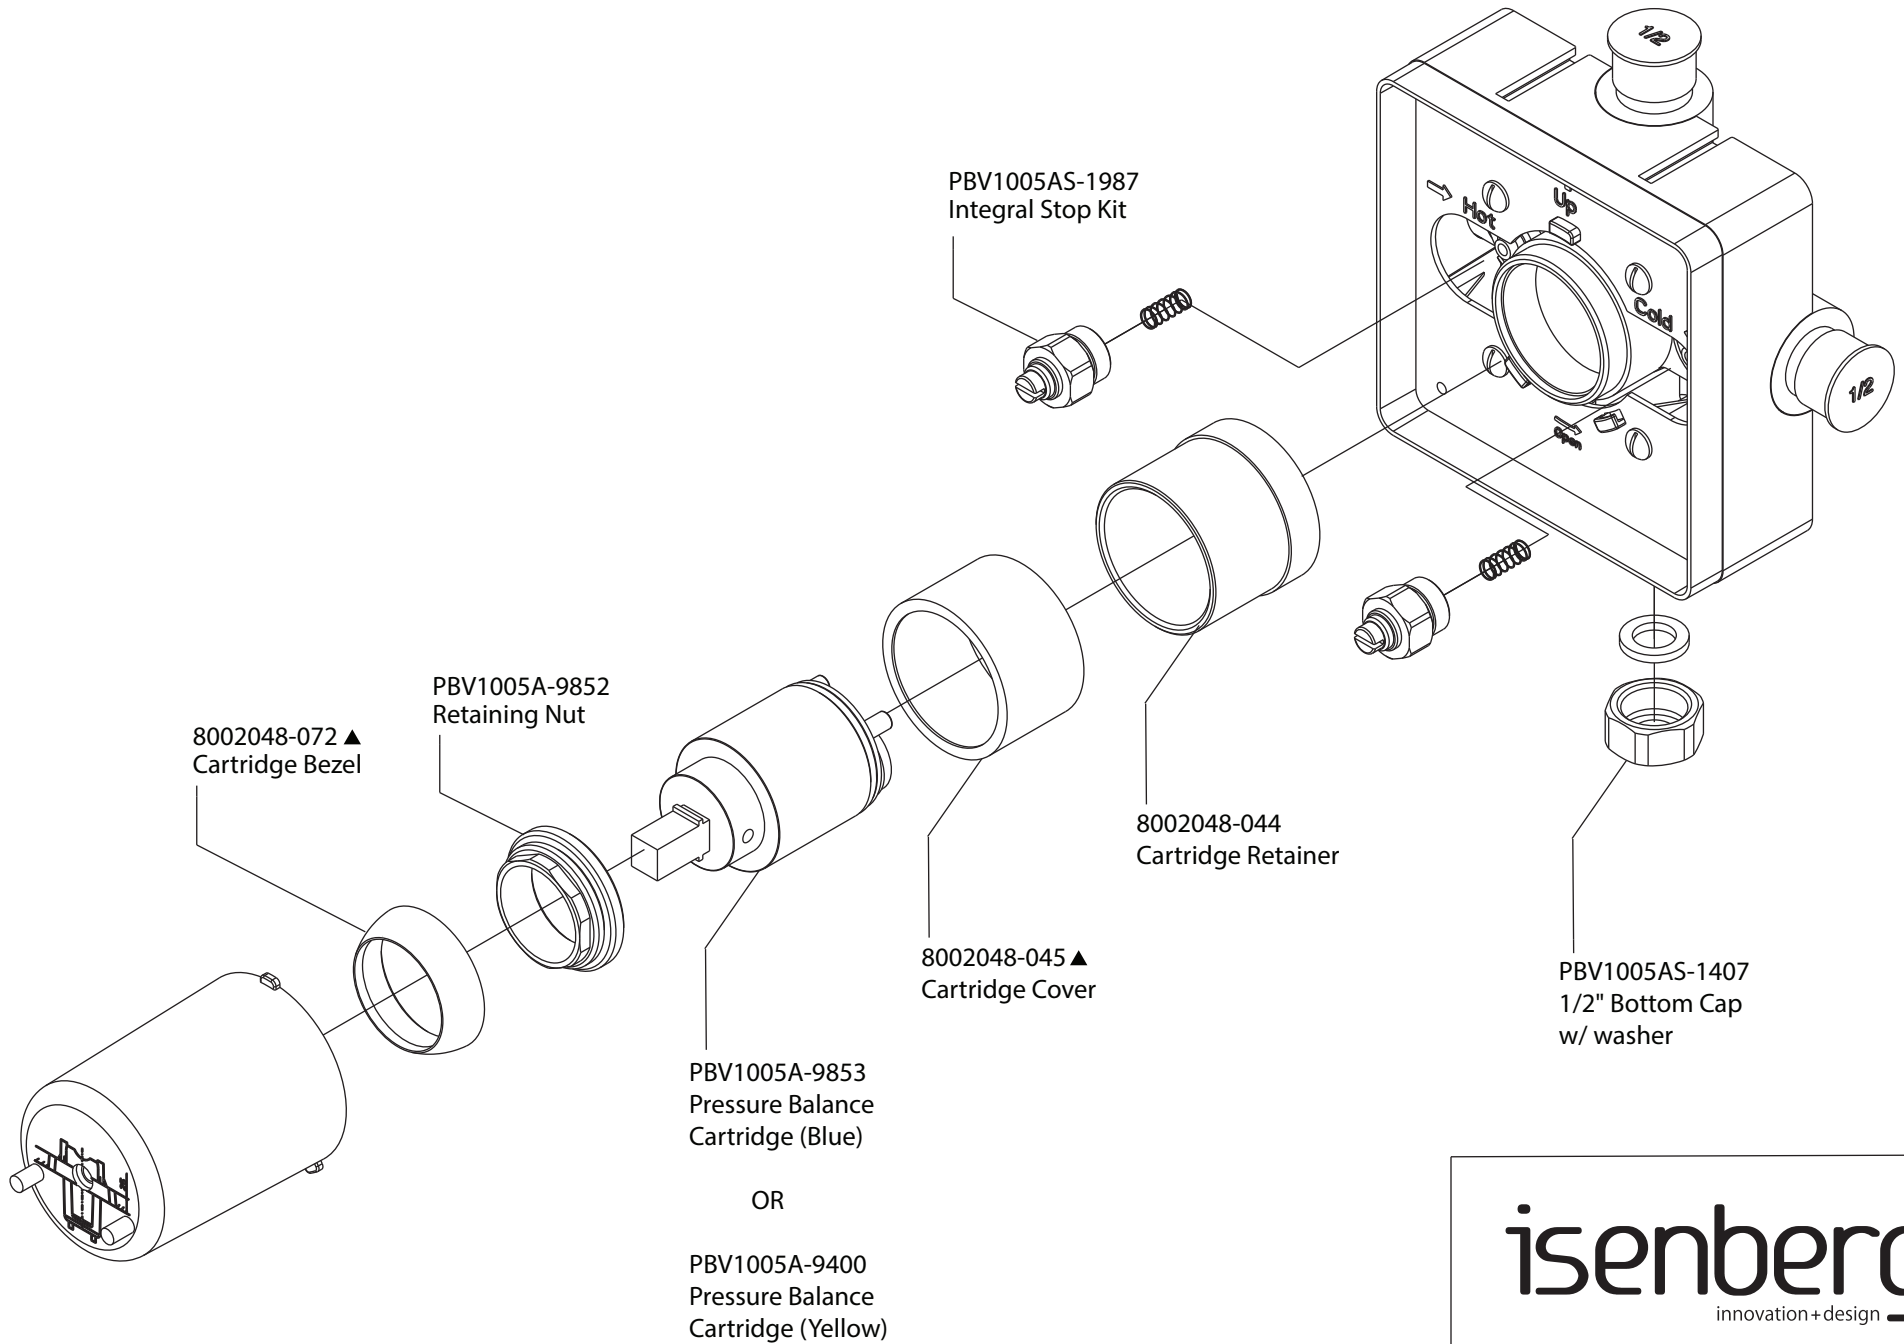

# Product Parts Breakdown

**isenberg**  
innovation+design

145.2200T

# Product Parts Breakdown

▲ Specify Finish

**isenberg**  
innovation+design

PBV1005AS

Ver 2.54