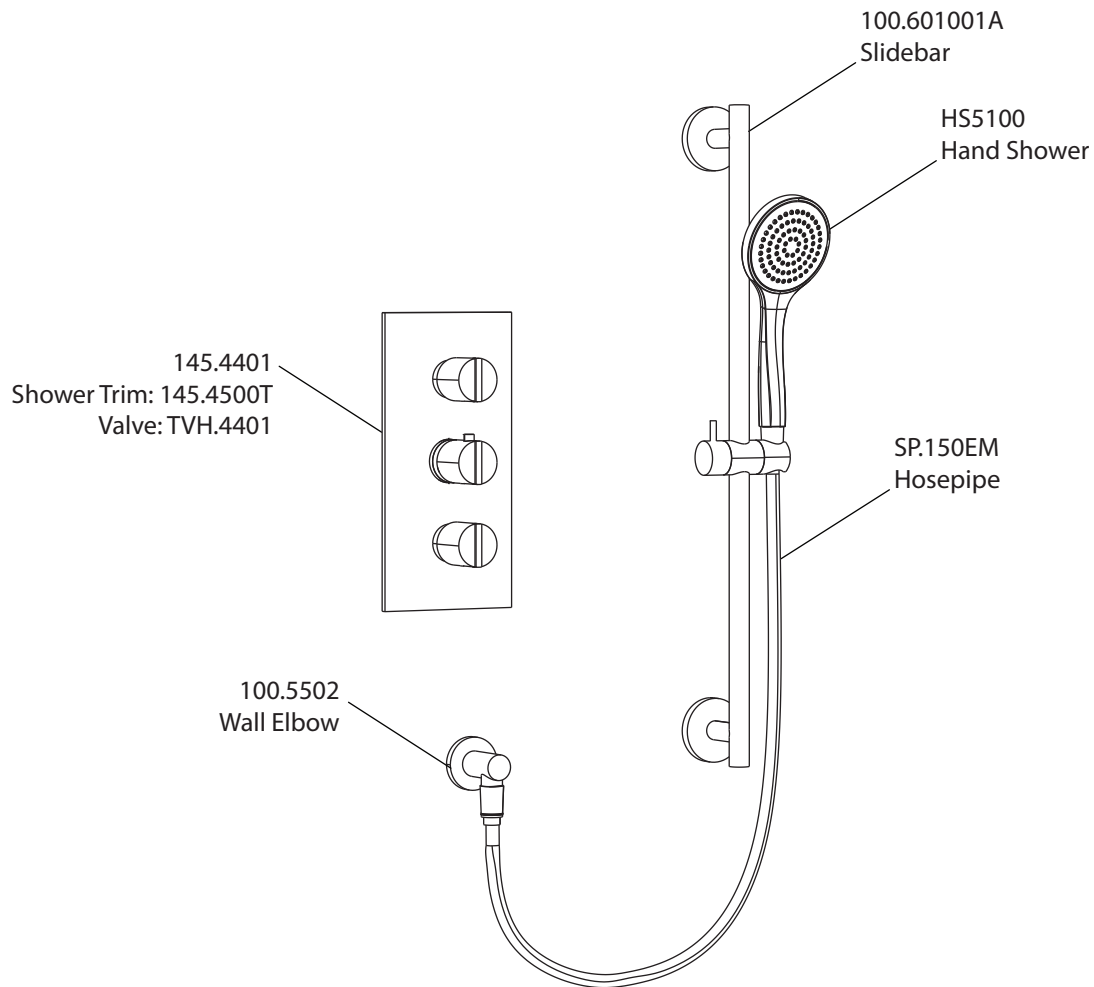

Product Parts Breakdown

isenberg
innovation+design

145.7200

Product Parts Breakdown

▲ Specify Finish

isenberg
innovation+design

HS1012SA

Ver 2.53

Product Parts Breakdown

▲ Specify Finish

HSB.10R▲
Shower Head

isenberg
innovation+design

HSB.10R

Ver 2.53

Product Parts Breakdown

isenberg
innovation+design

145.4500T

Product Parts Breakdown

isenberg
innovation+design

TVH.4401

Ver 2.53

Product Parts Breakdown

▲ Specify Finish

isenberg
innovation+design