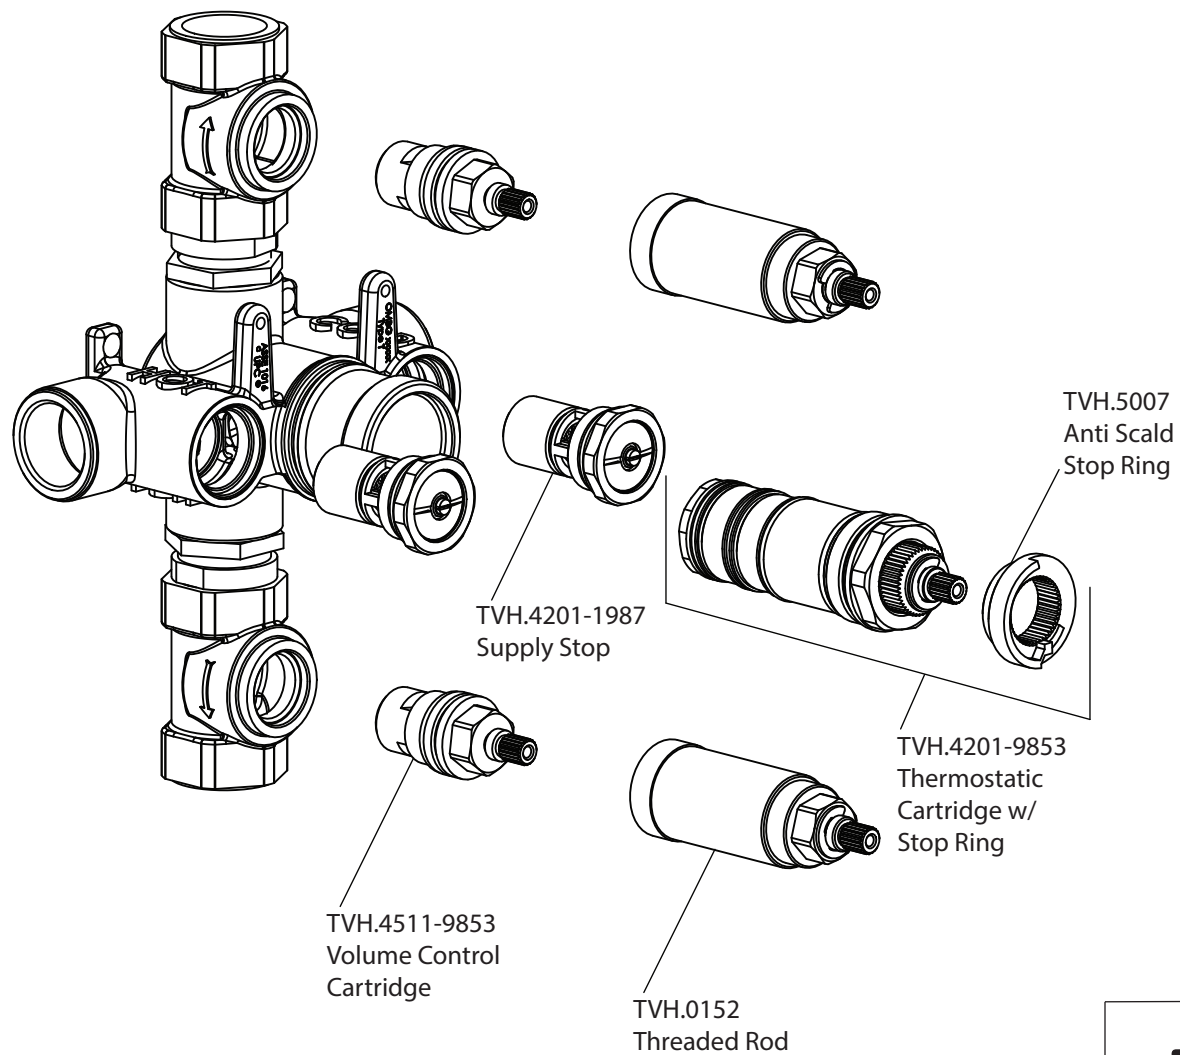

Product Parts Breakdown

isenberg
innovation+design

145.7200

Product Parts Breakdown

▲ Specify Finish

isenberg
innovation+design

HS1012SA

Ver 2.53

Product Parts Breakdown

▲ Specify Finish

HSB.10R▲
Shower Head

isenberg
innovation+design

HSB.10R

Ver 2.53

Product Parts Breakdown

isenberg
innovation+design

145.4500T

Product Parts Breakdown

isenberg
innovation+design

TVH.4401

Ver 2.53

Product Parts Breakdown

▲ Specify Finish

isenberg
innovation+design

HS5100

Ver 2.55

Product Parts Breakdown

isenberg
innovation+design

100.601001A

Ver 2.55

Product Parts Breakdown

isenberg
innovation+design