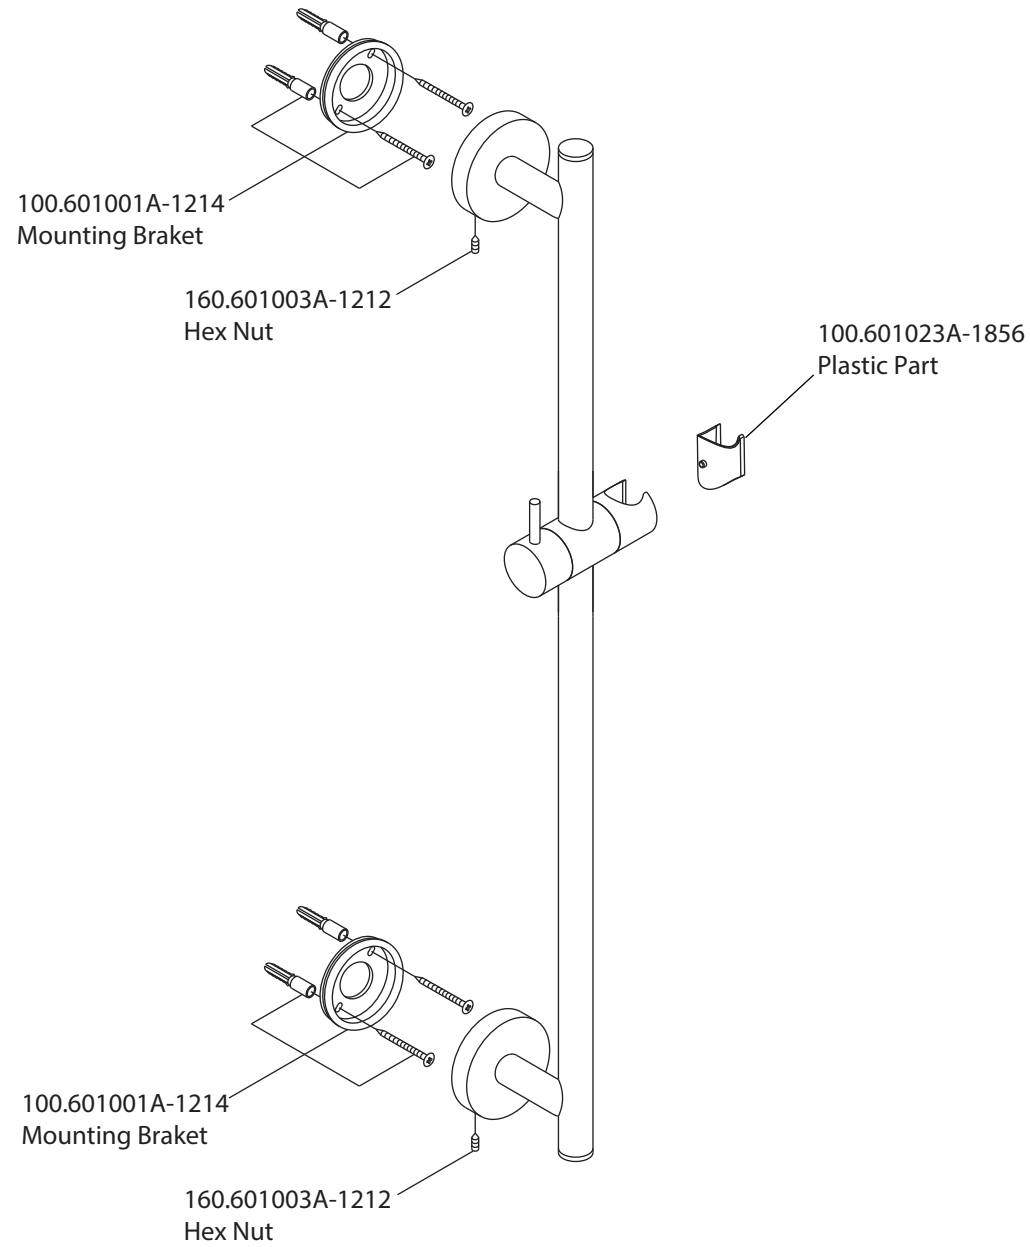

Product Parts Breakdown

isenberg
innovation+design

145.7200

Product Parts Breakdown

▲ Specify Finish

isenberg
innovation+design

HS1012SA

Ver 2.53

Product Parts Breakdown

▲ Specify Finish

HSB.10R▲
Shower Head

isenberg
innovation+design

HSB.10R

Ver 2.53

Product Parts Breakdown

isenberg
innovation+design

145.4500T

Product Parts Breakdown

isenberg
innovation+design

TVH.4401

Ver 2.53

Product Parts Breakdown

▲ Specify Finish

isenberg
innovation+design

HS5100

Ver 2.55

Product Parts Breakdown

isenberg
innovation+design

100.601001A

Ver 2.55

Product Parts Breakdown

isenberg
innovation+design