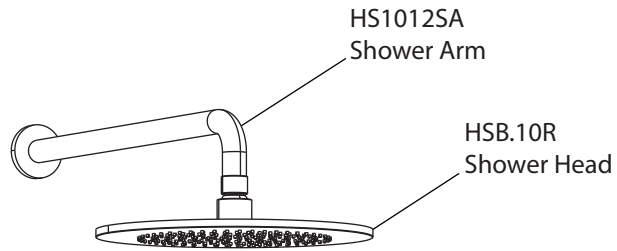

Product Parts Breakdown

isenberg
innovation+design

145.7200

Product Parts Breakdown

▲ Specify Finish

isenberg
innovation+design

HS1012SA

Ver 2.53

Product Parts Breakdown

▲ Specify Finish

HSB.10R▲
Shower Head

isenberg
innovation+design

HSB.10R

Ver 2.53

Product Parts Breakdown

isenberg
innovation+design

145.4500T

Product Parts Breakdown

isenberg
innovation+design

TVH.4401

Ver 2.53

Product Parts Breakdown

▲ Specify Finish

isenberg
innovation+design