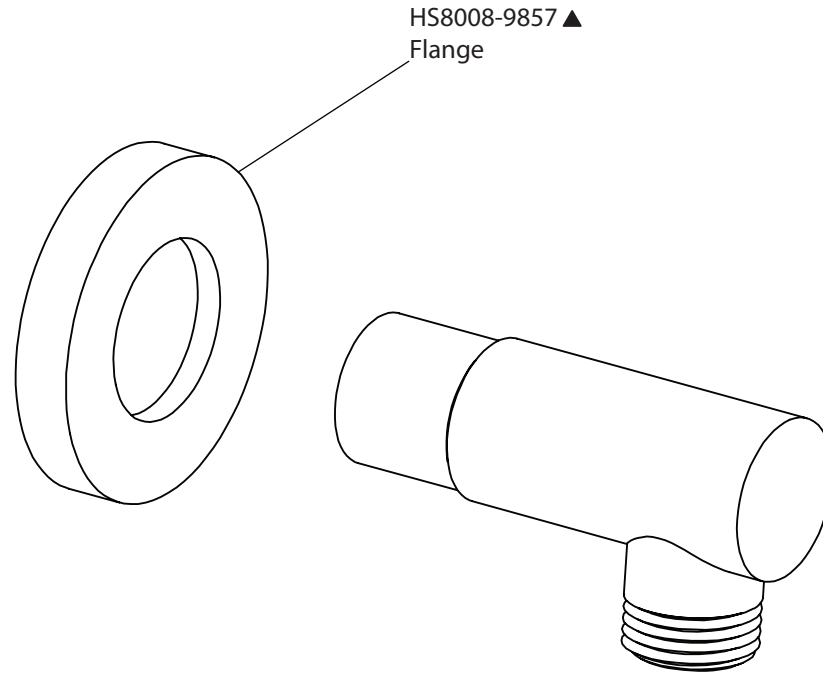

Product Parts Breakdown

▲ Specify Finish

HSB.10R▲
Shower Head

isenberg
innovation+design

HSB.10R

Ver 2.53

Product Parts Breakdown

isenberg
innovation+design

145.4500T

Product Parts Breakdown

isenberg
innovation+design

TVH.4401

Ver 2.53

Product Parts Breakdown

▲ Specify Finish

isenberg
innovation+design

HS5100

Ver 2.55

Product Parts Breakdown

isenberg
innovation+design

100.601001A

Ver 2.55

Product Parts Breakdown

isenberg
innovation+design

100.5502

Ver 2.53

Product Parts Breakdown

▲ Specify Finish

isenberg
innovation+design

SP.150EM

Ver 2.55