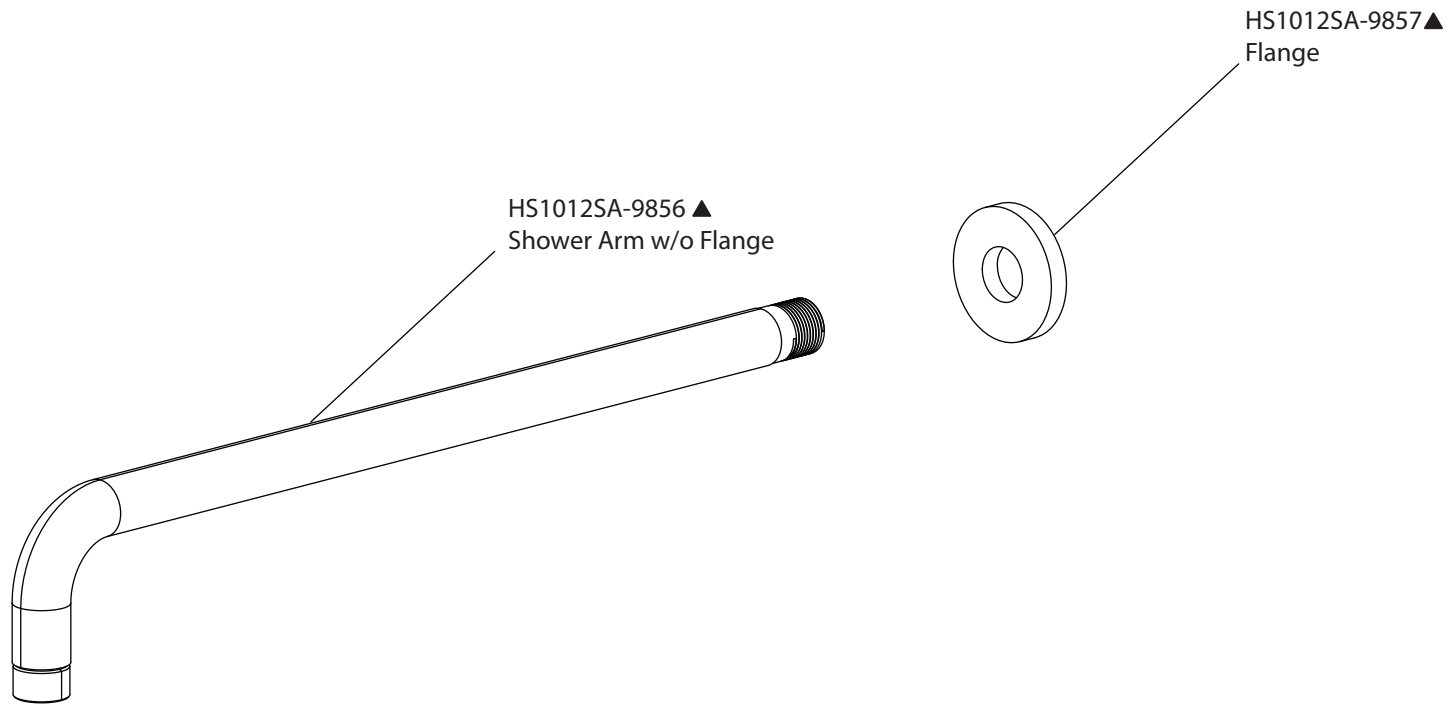

Product Parts Breakdown

isenberg
innovation+design

145.7200

Product Parts Breakdown

▲ Specify Finish

isenberg
innovation+design

HS1012SA

Ver 2.53

Product Parts Breakdown

▲ Specify Finish

HSB.10R▲
Shower Head

isenberg
innovation+design

HSB.10R

Ver 2.53

Product Parts Breakdown

isenberg
innovation+design

145.4500T

Product Parts Breakdown

isenberg
innovation+design

TVH.4401

Ver 2.53

Product Parts Breakdown

▲ Specify Finish

isenberg
innovation+design