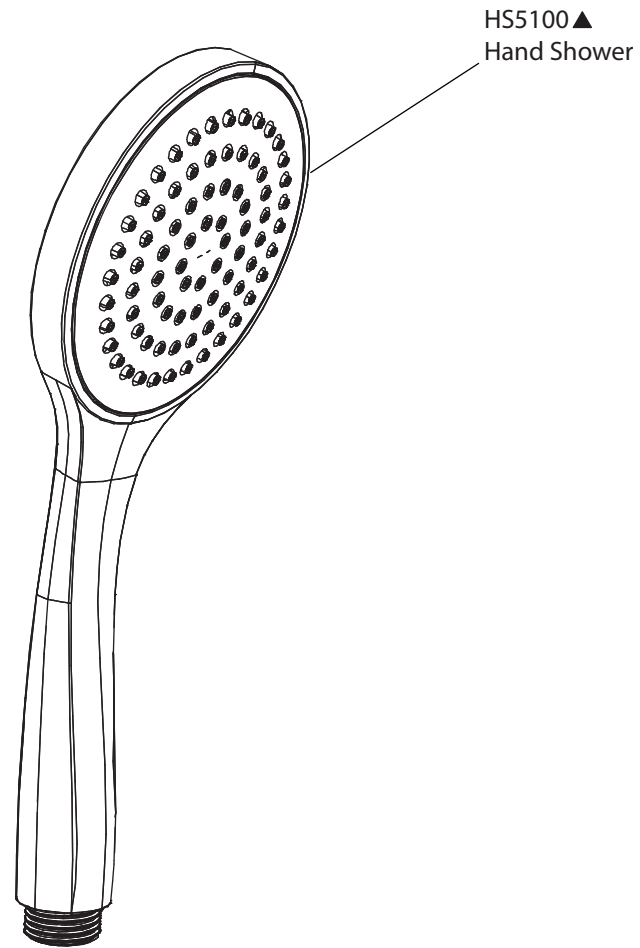

Product Parts Breakdown

isenberg
innovation+design

145.7200

Product Parts Breakdown

▲ Specify Finish

isenberg
innovation+design

HS1012SA

Ver 2.53

Product Parts Breakdown

▲ Specify Finish

HSB.10R▲
Shower Head

isenberg
innovation+design

HSB.10R

Ver 2.53

Product Parts Breakdown

isenberg
innovation+design

145.4500T

Product Parts Breakdown

isenberg
innovation+design

TVH.4401

Ver 2.53

Product Parts Breakdown

▲ Specify Finish

isenberg
innovation+design

HS5100

Ver 2.55

Product Parts Breakdown

isenberg
innovation+design

100.601001A

Ver 2.55

Product Parts Breakdown

isenberg
innovation+design