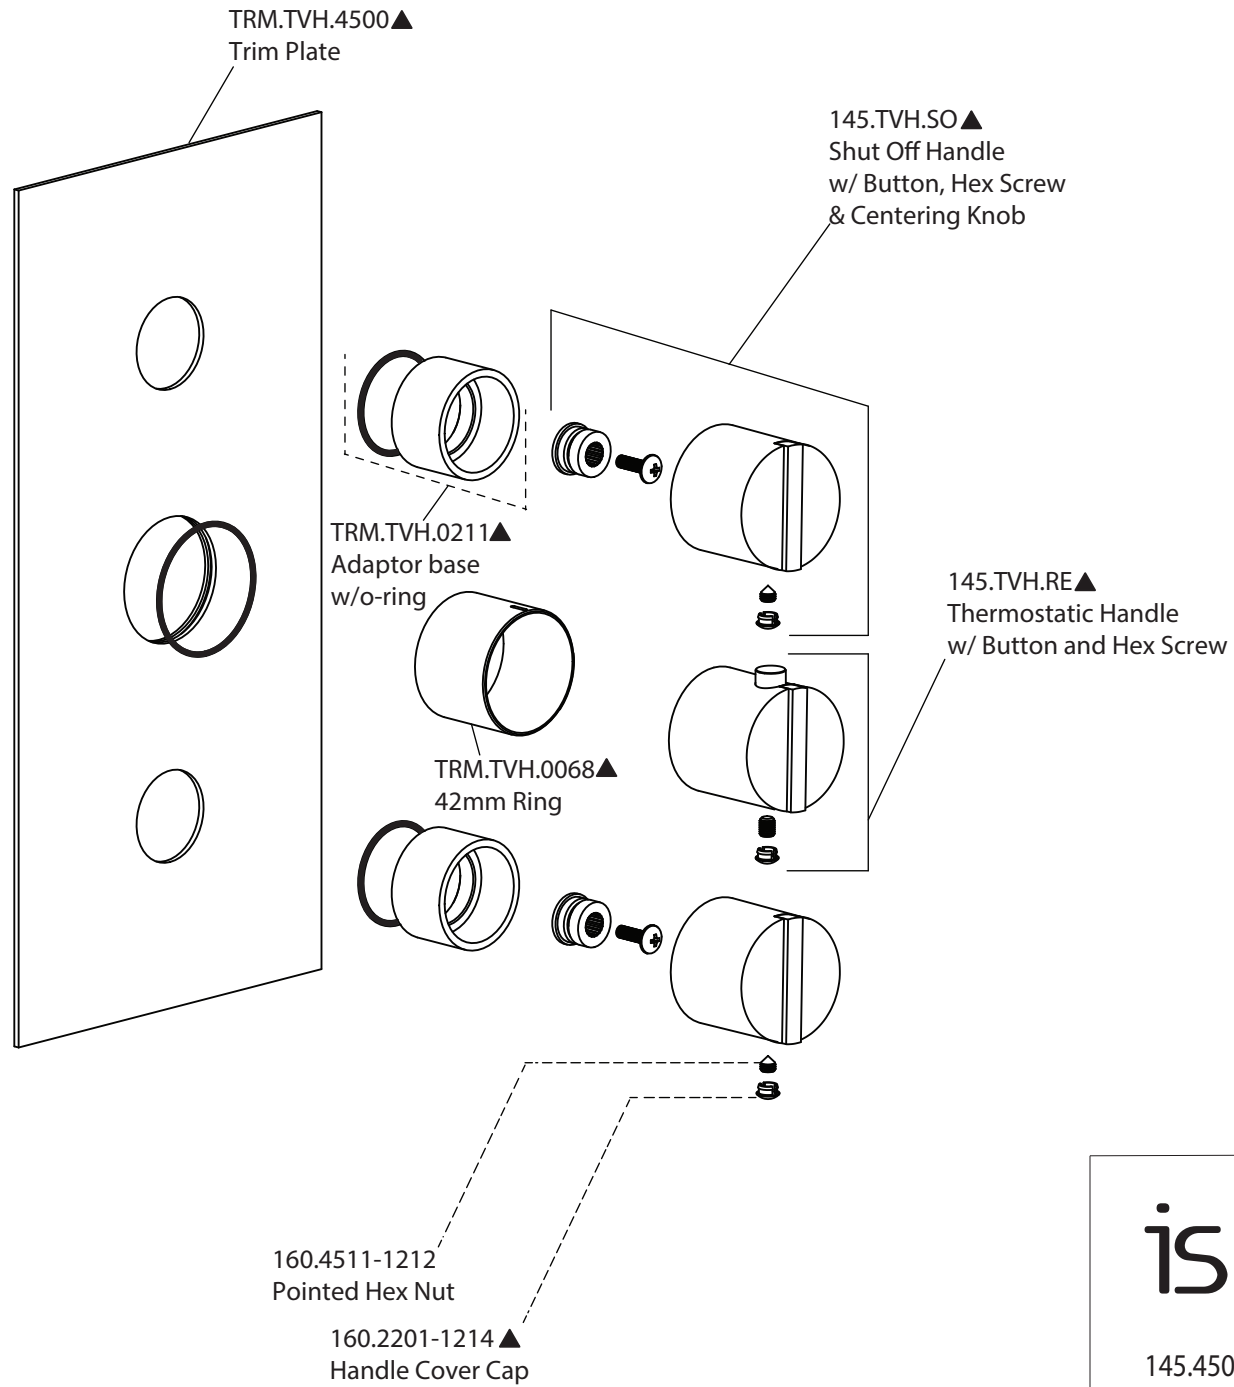

Product Parts Breakdown

isenberg
innovation+design

145.7200

Product Parts Breakdown

▲ Specify Finish

isenberg
innovation+design

HS1012SA

Ver 2.53

Product Parts Breakdown

▲ Specify Finish

HSB.10R▲
Shower Head

isenberg
innovation+design

HSB.10R

Ver 2.53

Product Parts Breakdown

isenberg
innovation+design

145.4500T

Product Parts Breakdown

isenberg
innovation+design

TVH.4401

Ver 2.53

Product Parts Breakdown

▲ Specify Finish

isenberg
innovation+design

HS5100

Ver 2.55

Product Parts Breakdown

isenberg
innovation+design

100.601001A

Ver 2.55

Product Parts Breakdown

isenberg
innovation+design