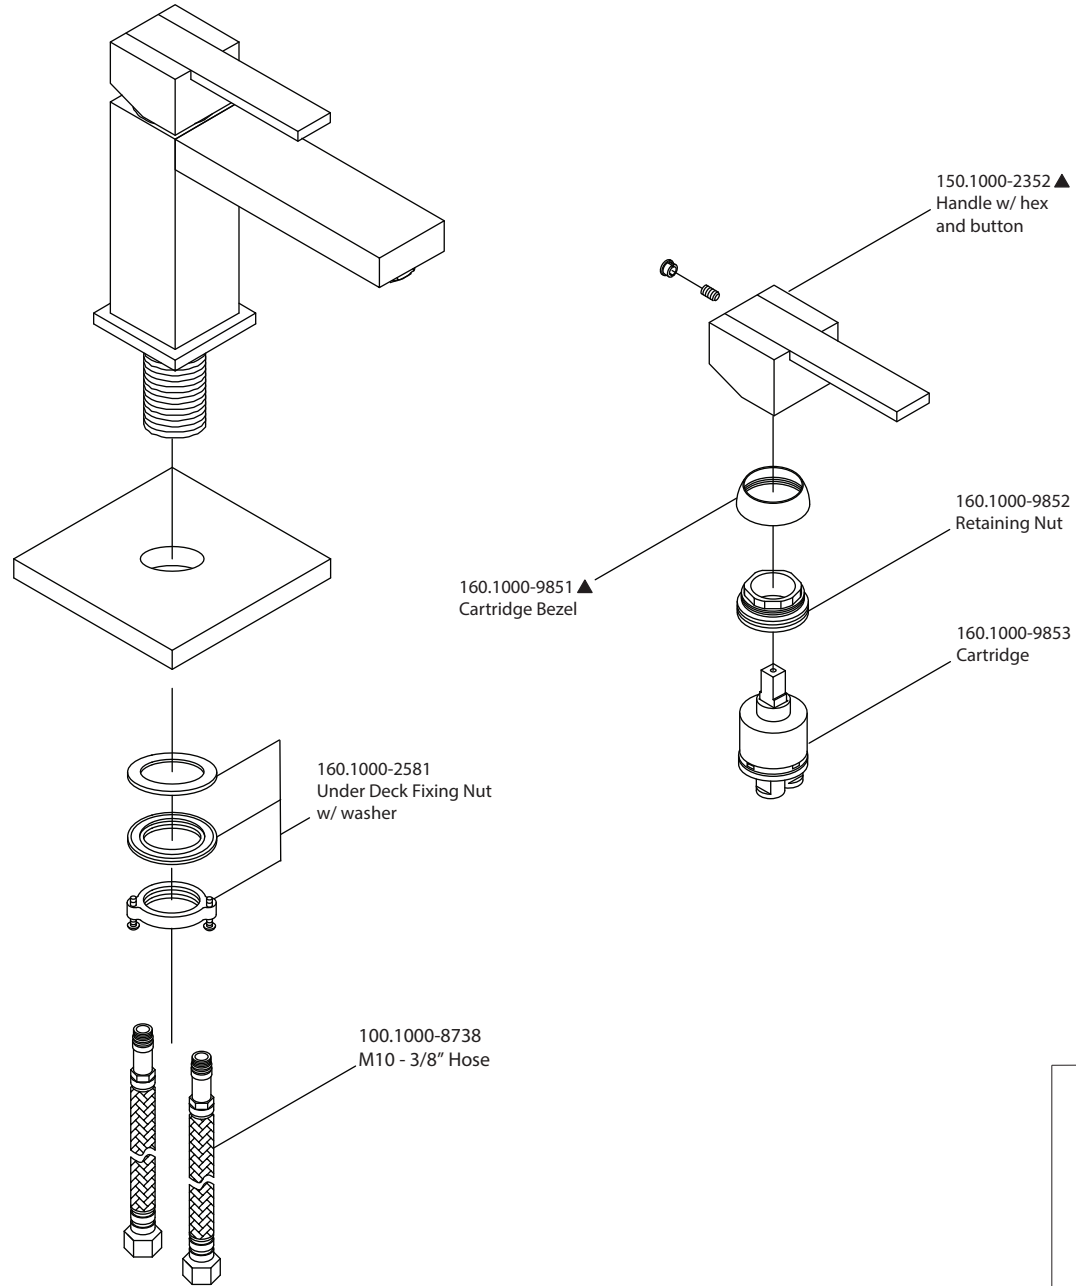

Product Parts Breakdown

isenberg
innovation+design

150.1000