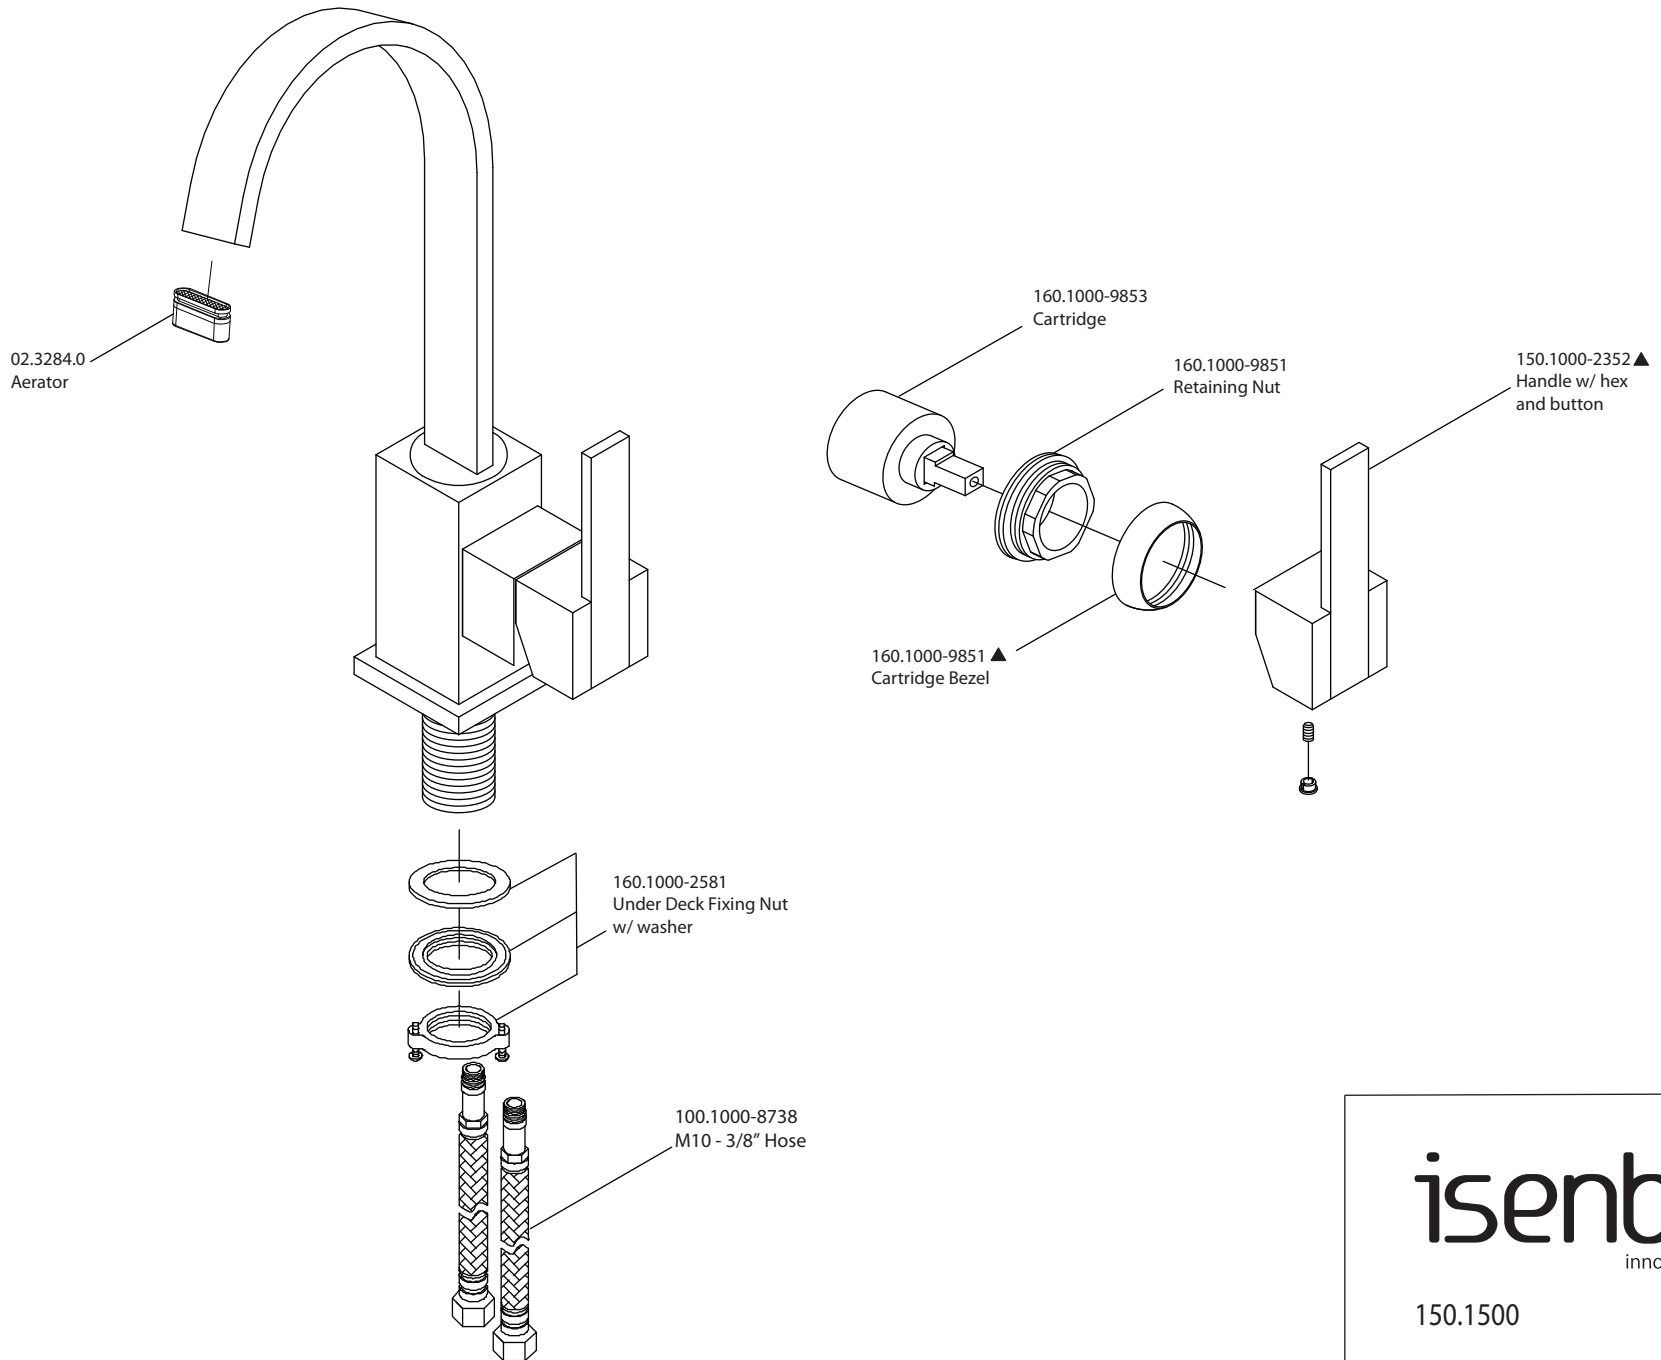

Product Parts Breakdown

isenberg
innovation+design

150.1500