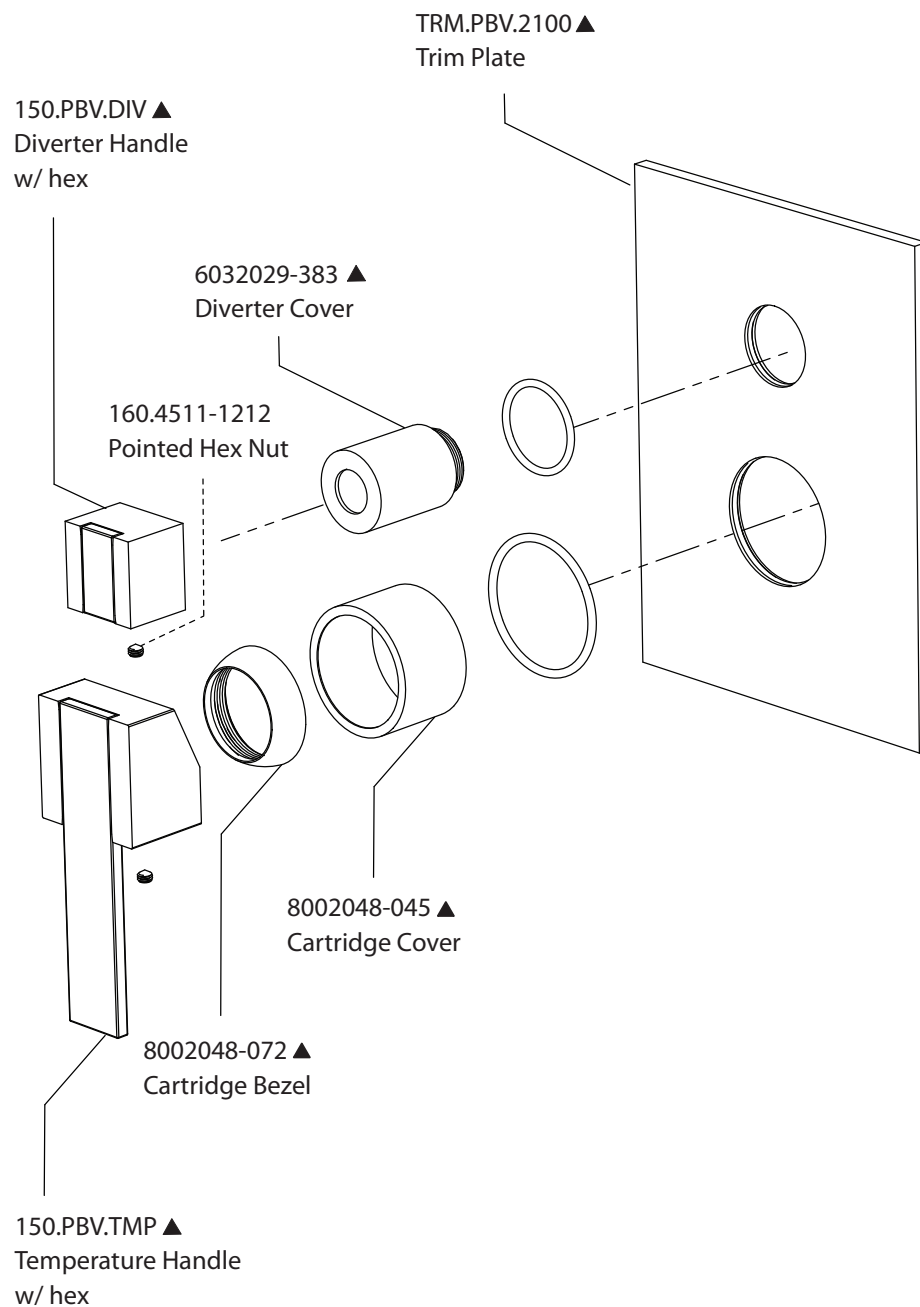

Product Parts Breakdown

▲ Specify Finish

isenberg
innovation+design

150.2100T

Ver 2.53