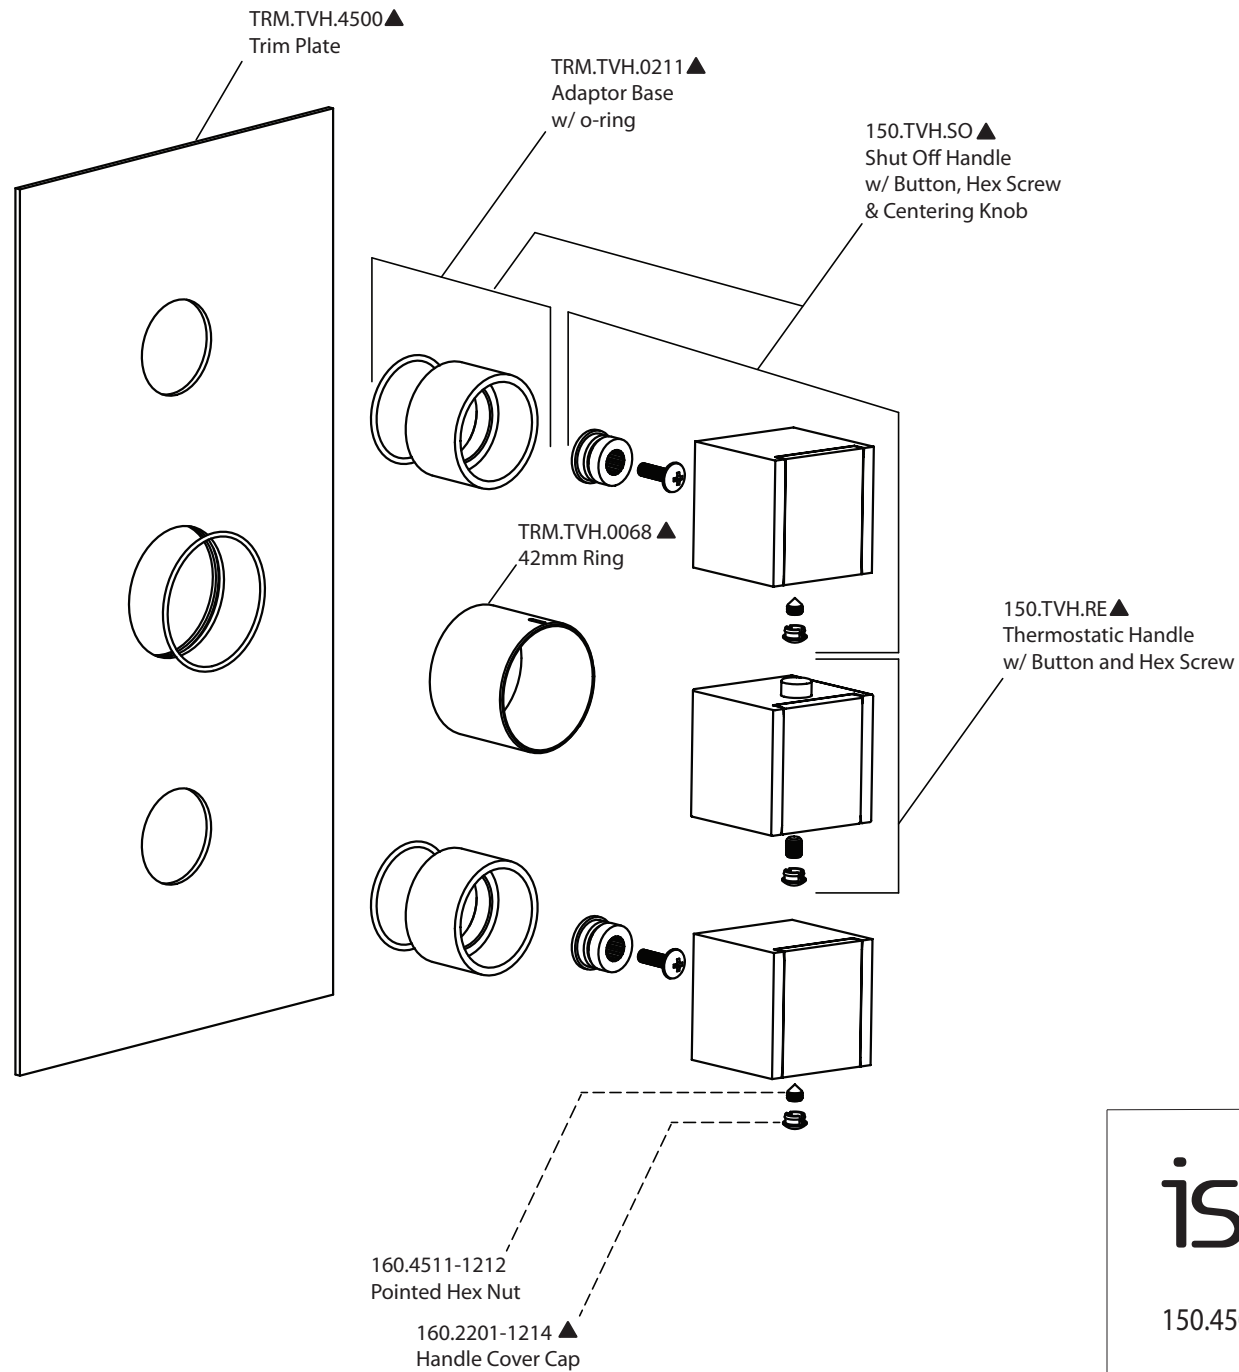

Product Parts Breakdown

isenberg
innovation+design

150.4500T