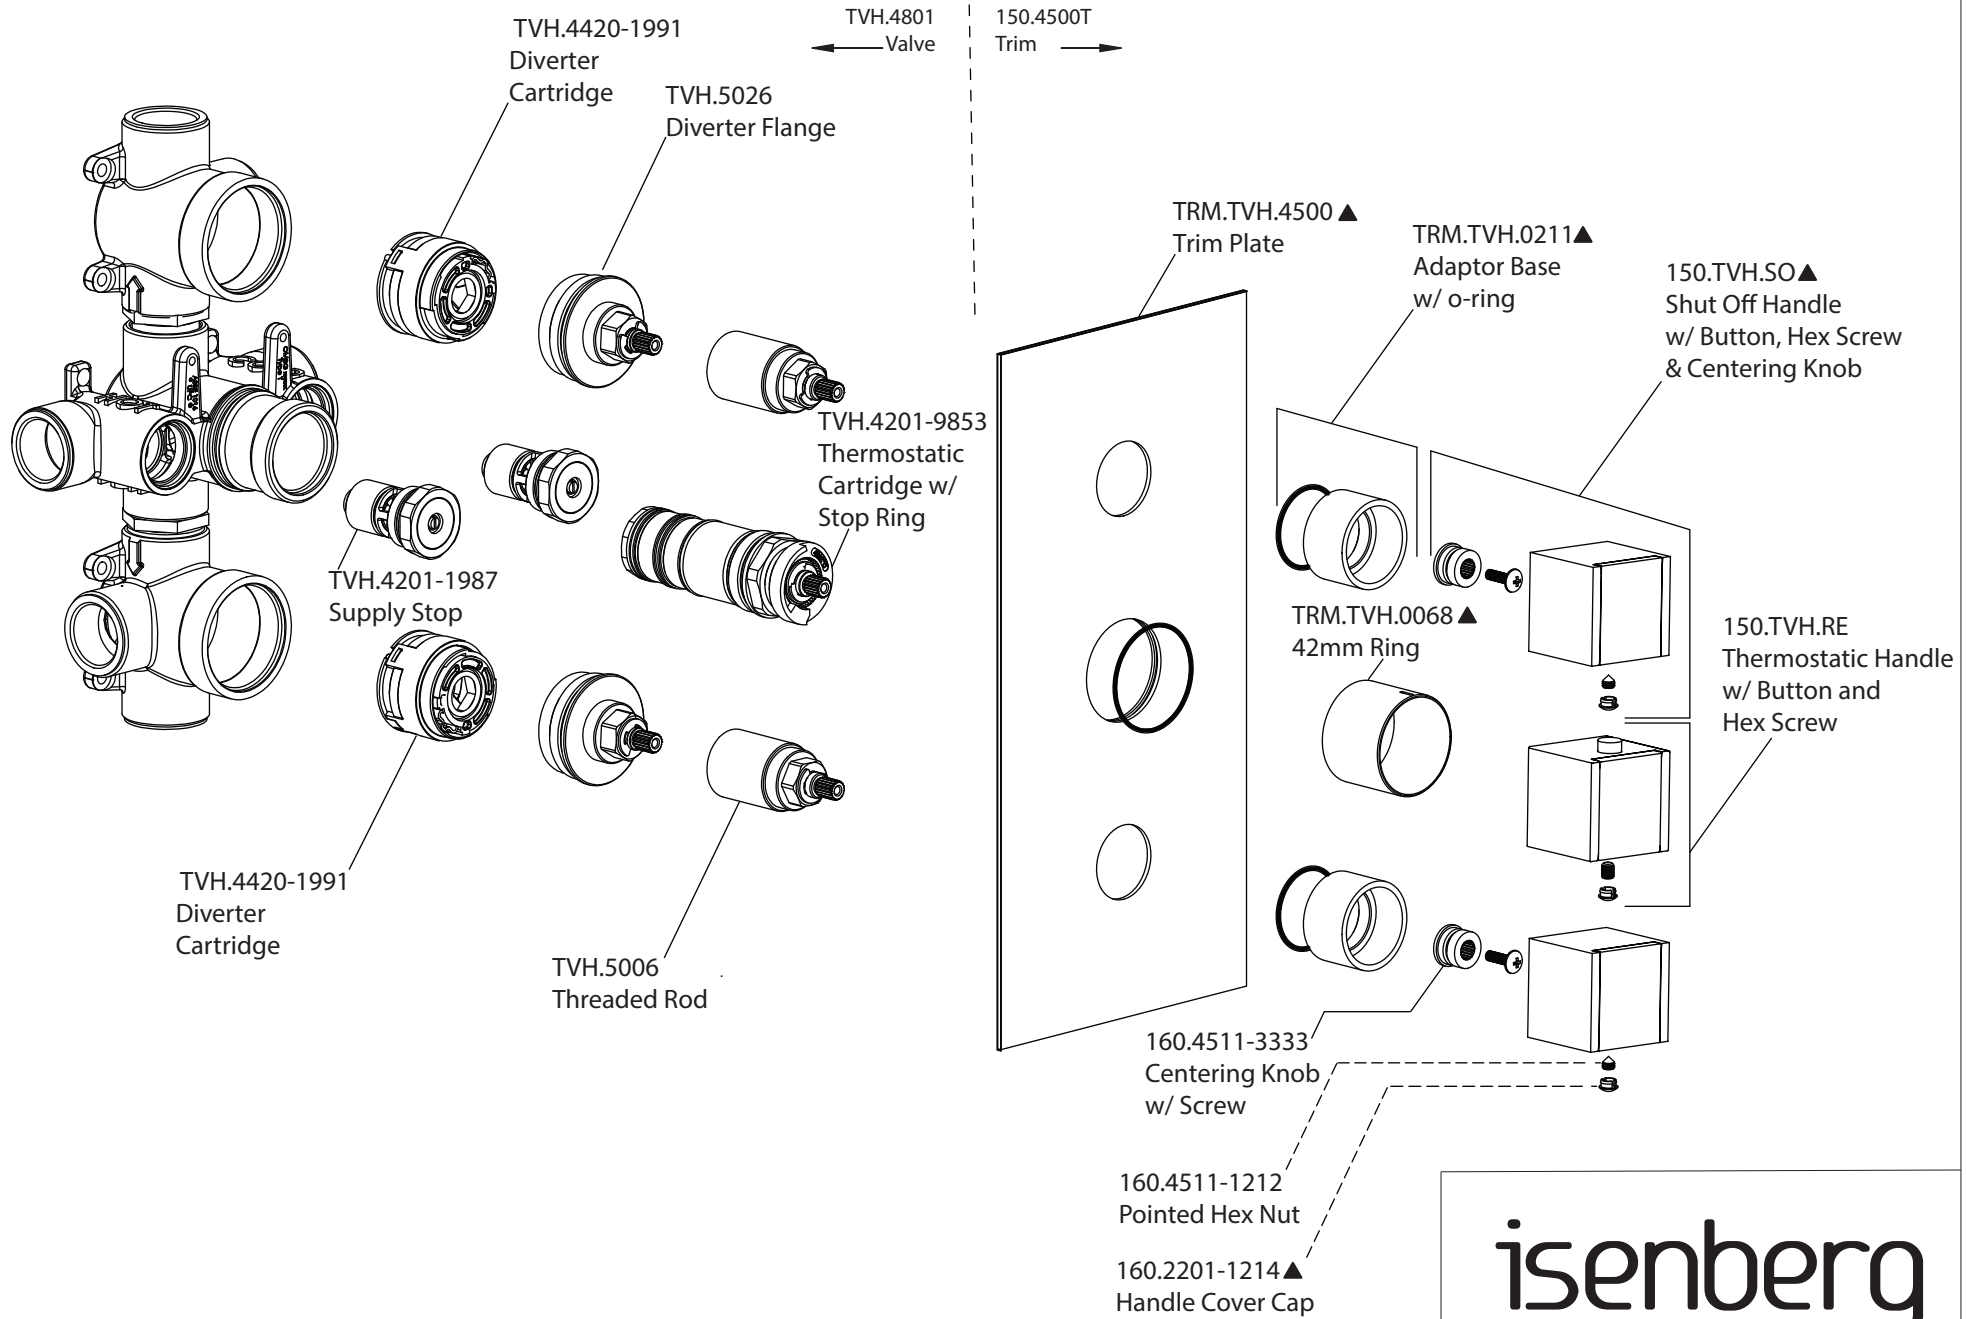

Product Parts Breakdown

isenberg
innovation+design

150.4801