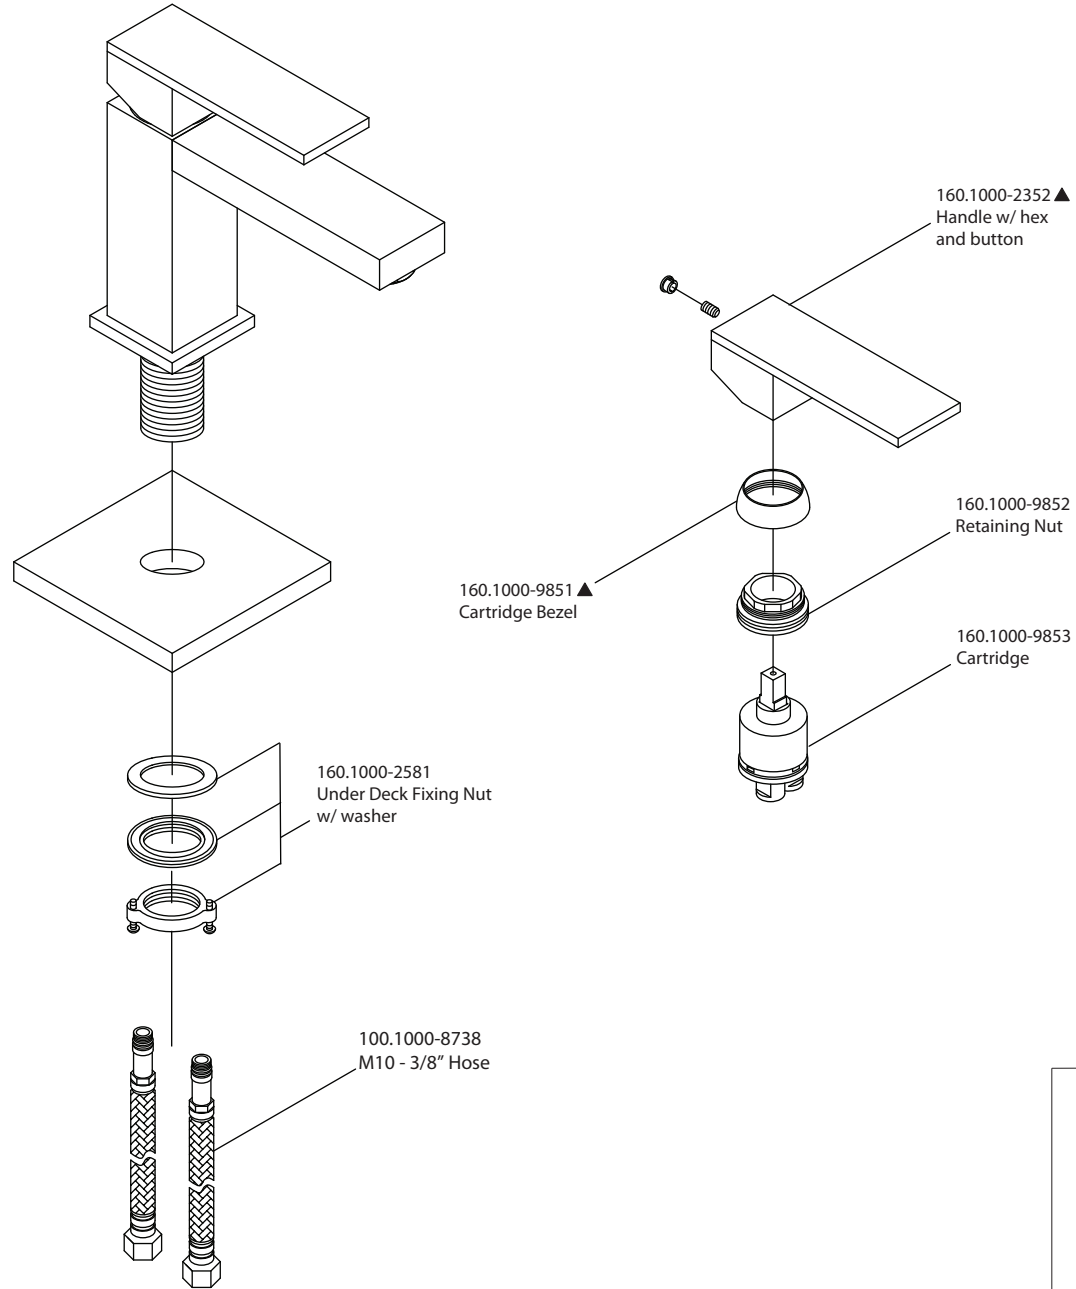

# Product Parts Breakdown

**isenberg**  
innovation+design

160-1000

Ver 2.53