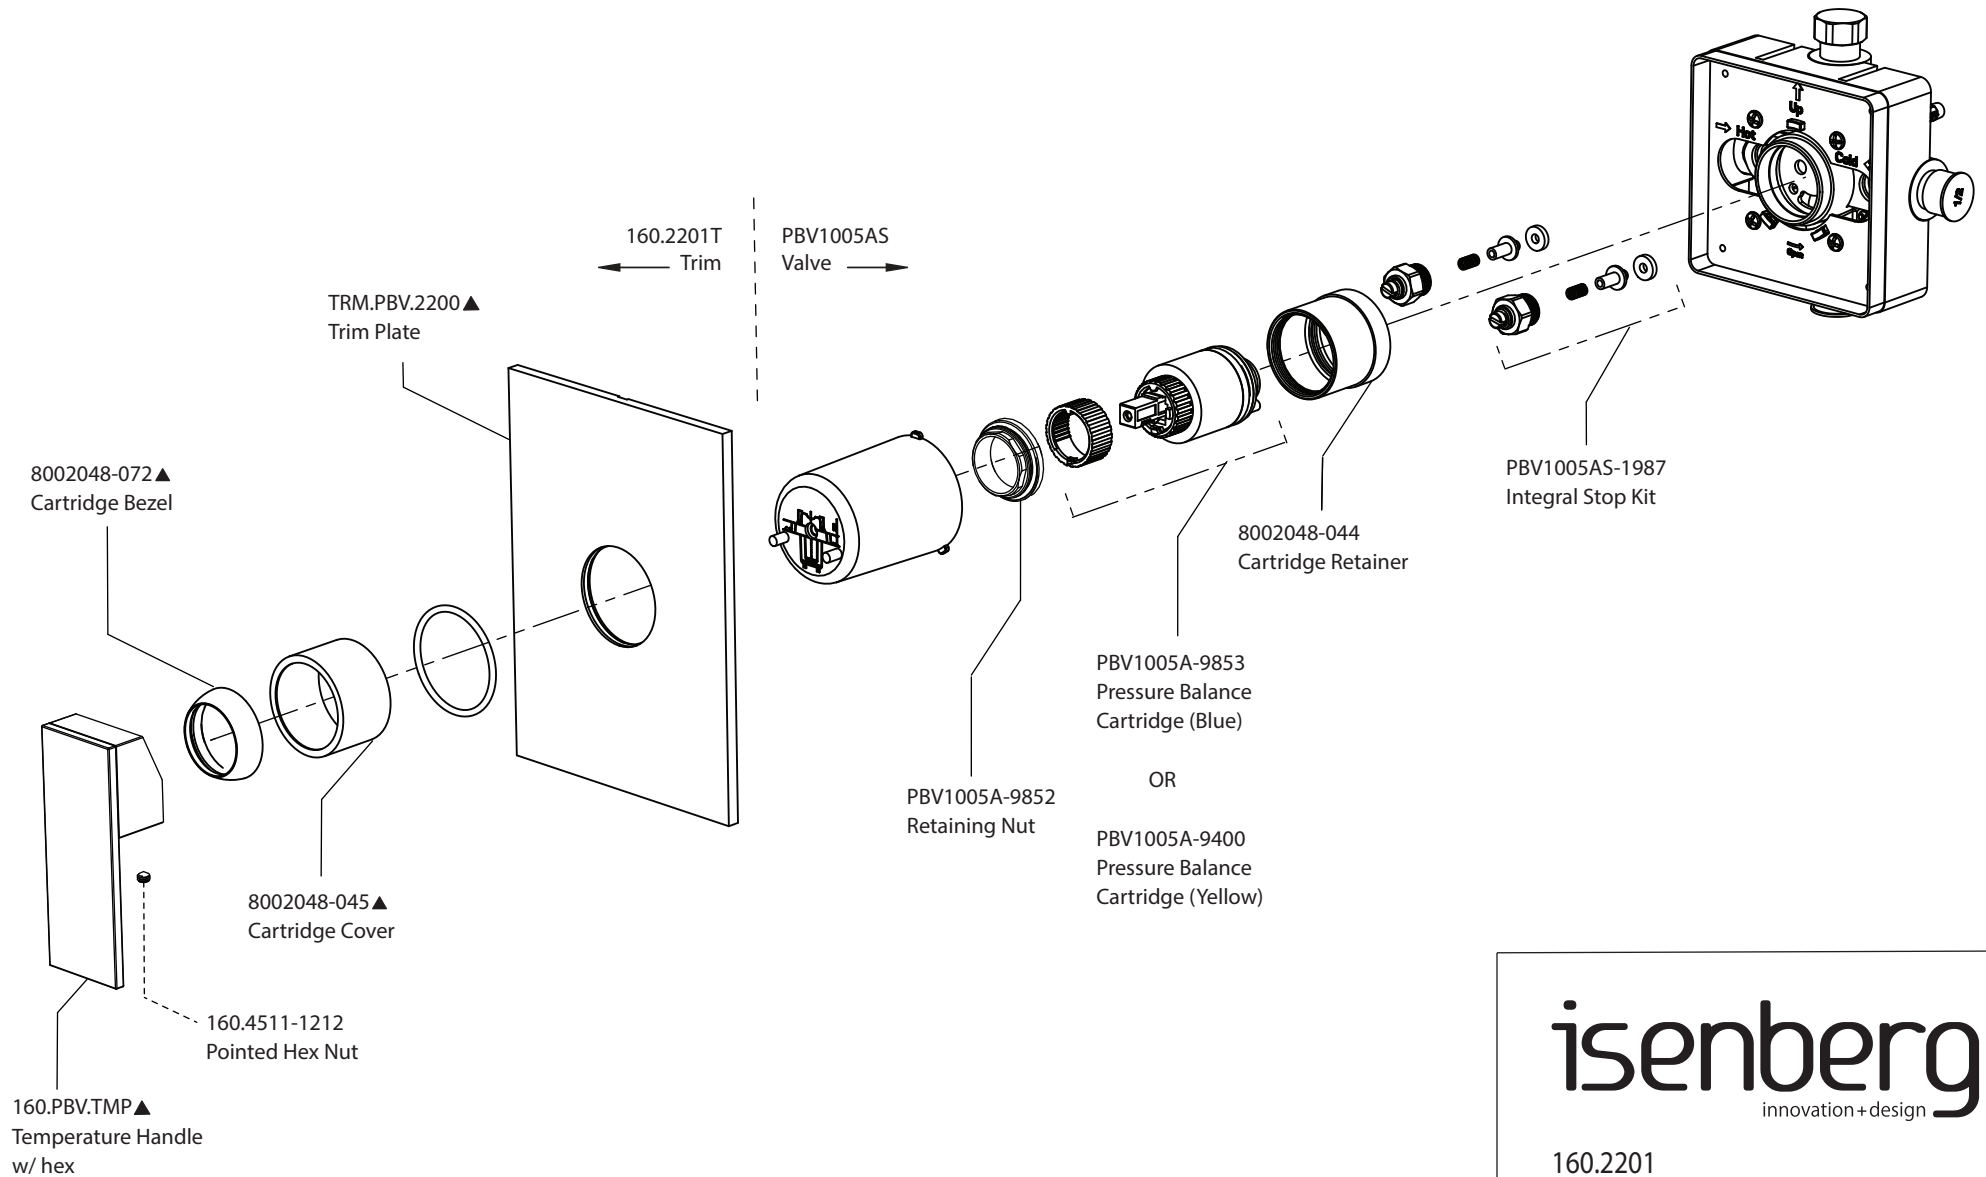

# Product Parts Breakdown

**isenberg**  
innovation+design

160.2201

Ver 2.56