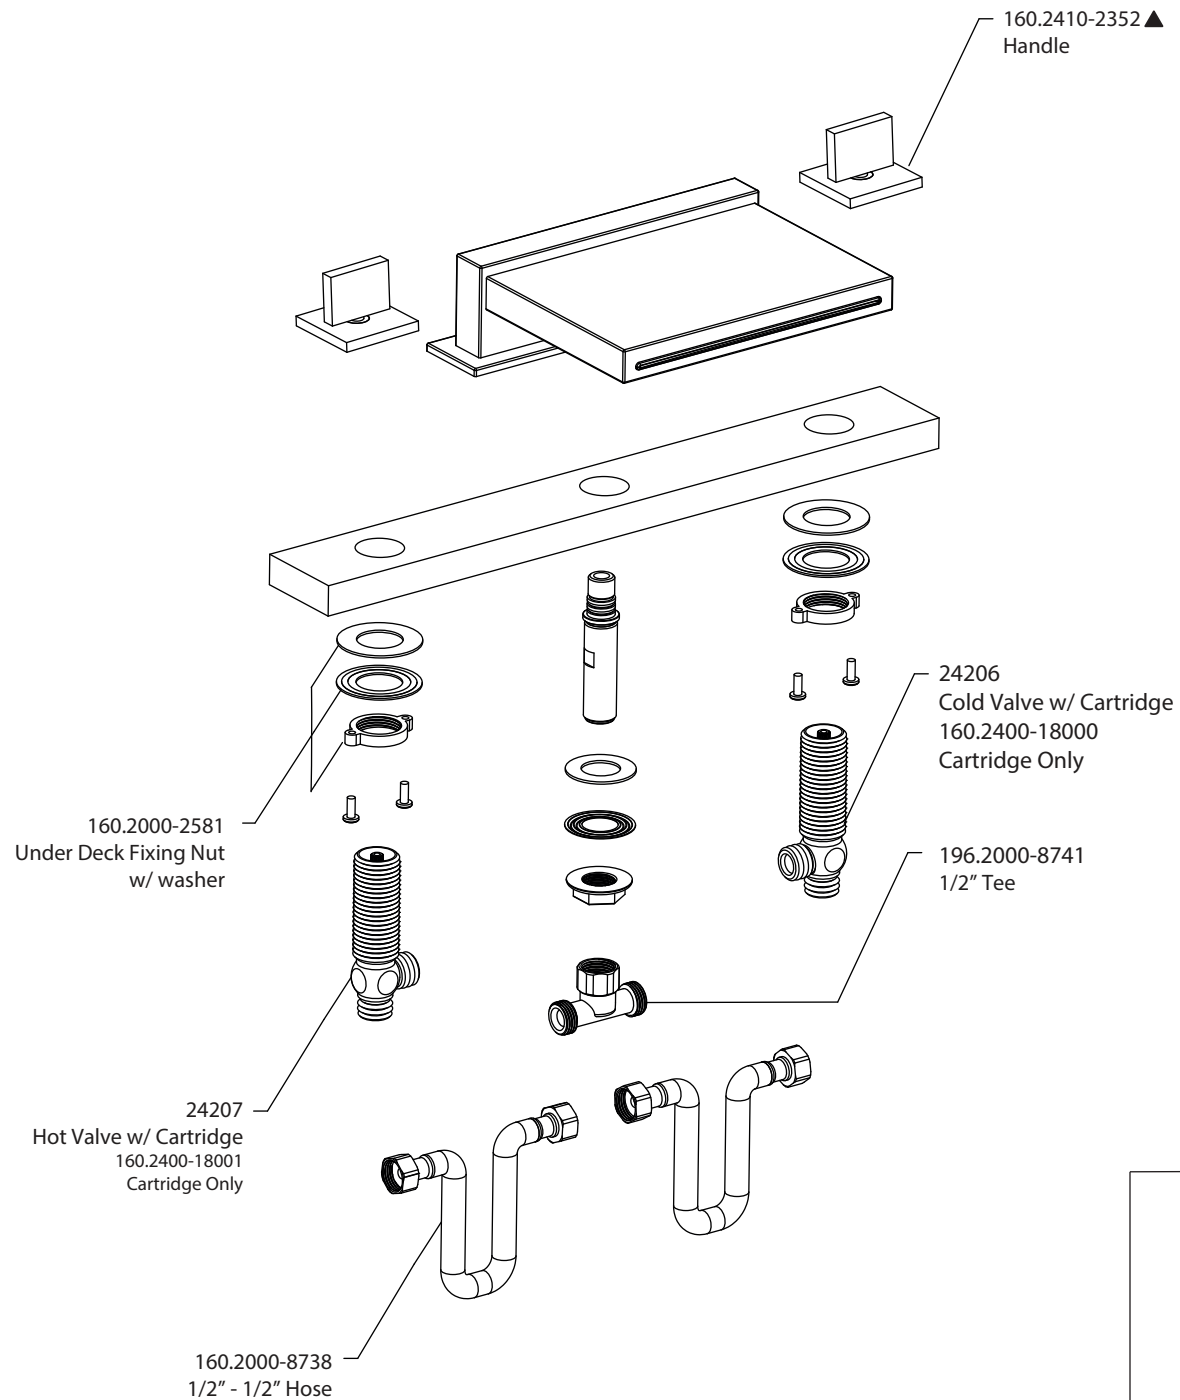

Product Parts Breakdown

Page 1 of 2

isenberg
innovation+design

160.2410CF

Ver 2.53

Product Parts Breakdown

Page 2 of 2

isenberg
innovation+design